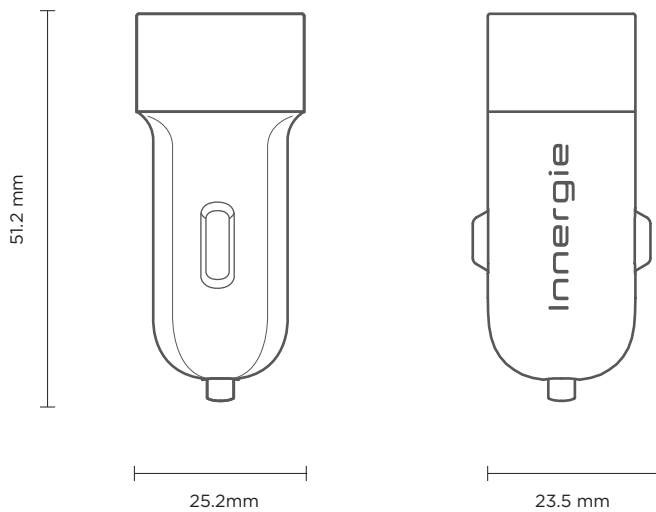

PowerJoy Go Pro

21W Dual USB Car Adapter

Specifications:

DC Input	12V DC / 2.4A
USB Output	USB1 : 5V DC / 2.1A USB2 : 5V DC / 2.1A
Output Power	21W (Combined)
Dimensions (L x W x H)	51.2 x 25.2 x 23.5 mm
Weight*	22.5 g
InnerShield Protection**	OCP, OVP, OPP, SCP

* Weight excluding cables & accessories (+/- 10g)

** OCP: Over Current Protection
OVP: Over Voltage Protection
OPP: Over Power Protection
SCP: Short Circuit Protection

Package Contents:

21W Dual USB Car Adapter