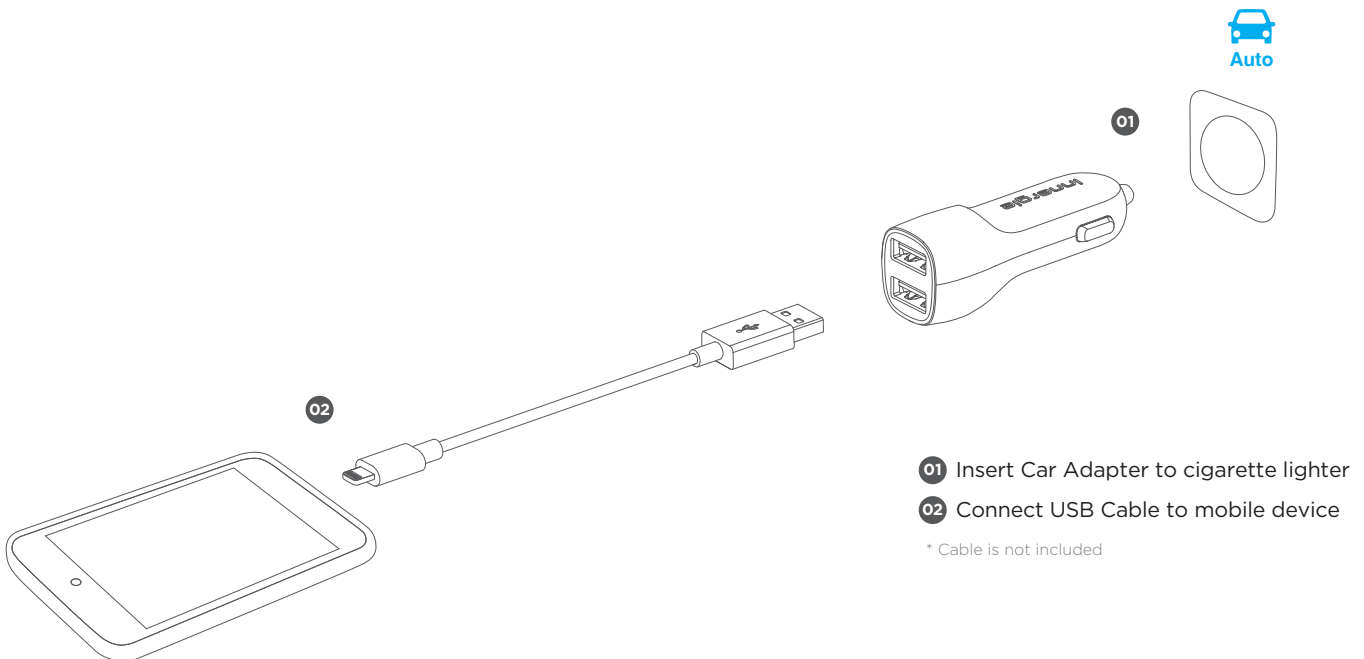

PowerJoy Go Plus

10W Dual USB Car Adapter

Specifications:

DC Input	12V DC / 1.5A
USB Output	5V DC / 2.1A (Shared)
Output Power	10W
Dimensions (L x W x H)	69 x 23 x 25 mm 2.7 x 0.9 x 1.0 inches
Weight*	22 g / 0.7 oz.
InnerShield Protection**	OCP, OVP, OPP, SCP

* Weight excluding cables & accessories (+/- 10g)

** OCP: Over Current Protection
OVP: Over Voltage Protection
OPP: Over Power Protection
SCP: Short Circuit Protection

Package Contents:

10W Dual USB Car Adapter