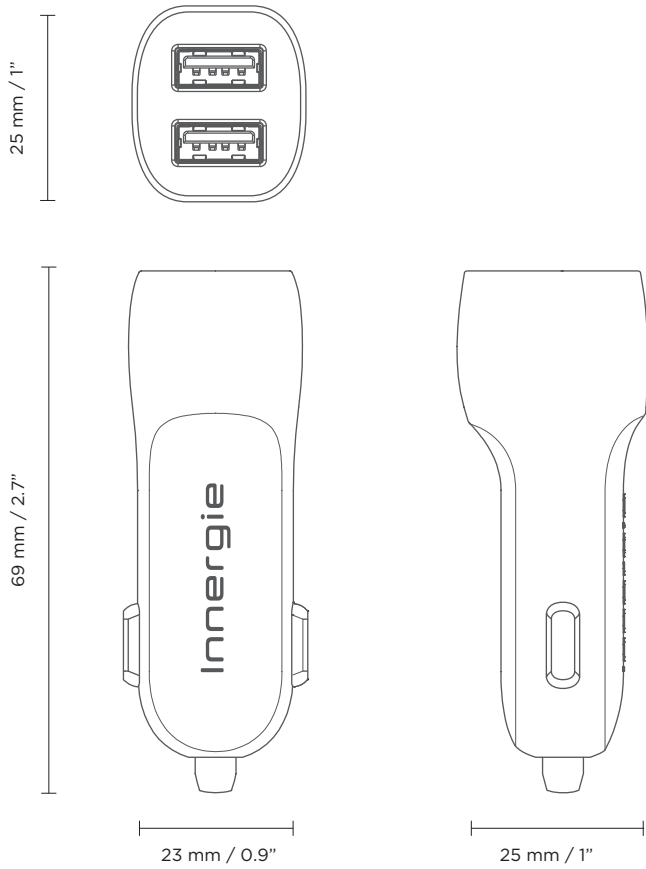

Incredible Compact and Lightweight

Its slim profile minimizes obstruction to other wall sockets, and its lightweight construction makes it the perfect traveling partner.

Green Energy

Help save the planet! With extremely high power efficiency, you can reduce your energy costs and reduce your carbon footprint.

PowerJoy Go Plus

10W Dual USB Car Adapter

Specifications:

DC Input	12V DC / 1.5A
USB Output	5V DC / 2.1A (Shared)
Output Power	10W
Dimensions (L x W x H)	69 x 23 x 25 mm 2.7 x 0.9 x 1.0 inches
Weight*	22 g / 0.7 oz.
InnerShield Protection**	OCP, OVP, OPP, SCP