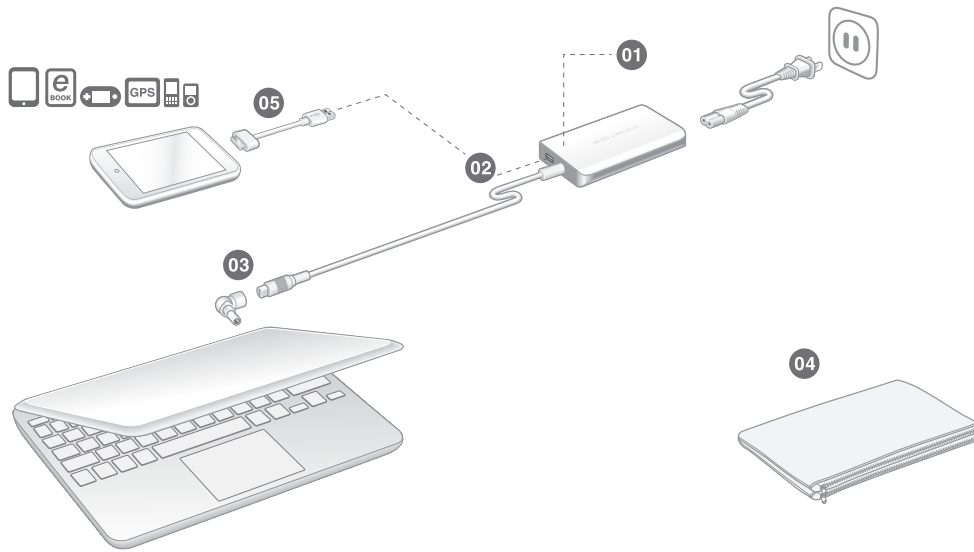

mCube Slim 95

Compact 95W Universal Adapter

for laptop, netbook, tablet PC, and portable device

01 Blue Color LED Power Indicator

02 2.1A USB Charging Port

03 9 Laptop and Netbook Tips Included

04 Travel Pouch Included

05 Optional USB Cable