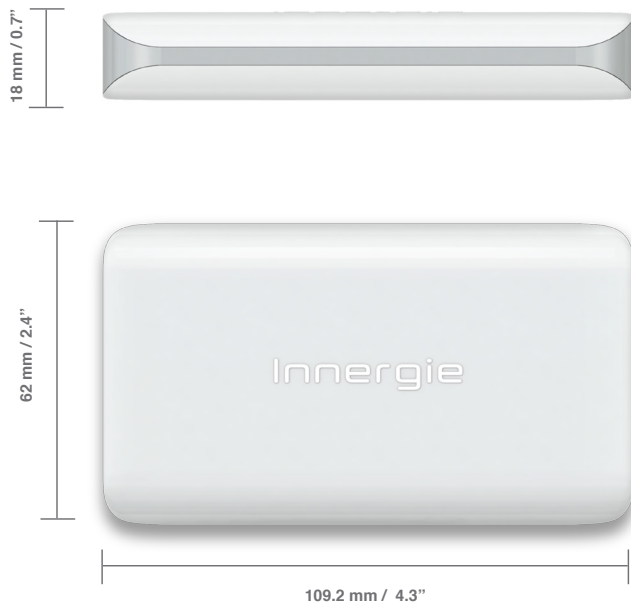

Specifications

AC Input	100-240V AC /1.5A 50-60Hz
DC Input	-
DC Output	19 V DC / 4.47A
USB Output	5V DC / 2.1A
Output Power	95W Continuous 110W Peak
Dimension (L x W x H)	109.2 x 62 x 18 mm 4.3 x 2.4 x 0.7 inches
Weight**	179 g 6.3 ounces
Efficiency	90%
Built-in Protection***	OCP, OVP, OTP, OPP, SCP

** Weight excluding cables & accessories (+/- 10g)

*** OCP: Over Current Protection
OVP: Over Voltage Protection
OTP: Over Temperature Protection
OPP: Over Power Protection
SCP: Short Circuit Protection

Package Contents

1. mCube Slim 95 Adapter
2. AC Input Cable
3. DC Output Cable
4. Tips x 9
5. Travel Pouch
6. Manual
7. Safety & Warranty Card