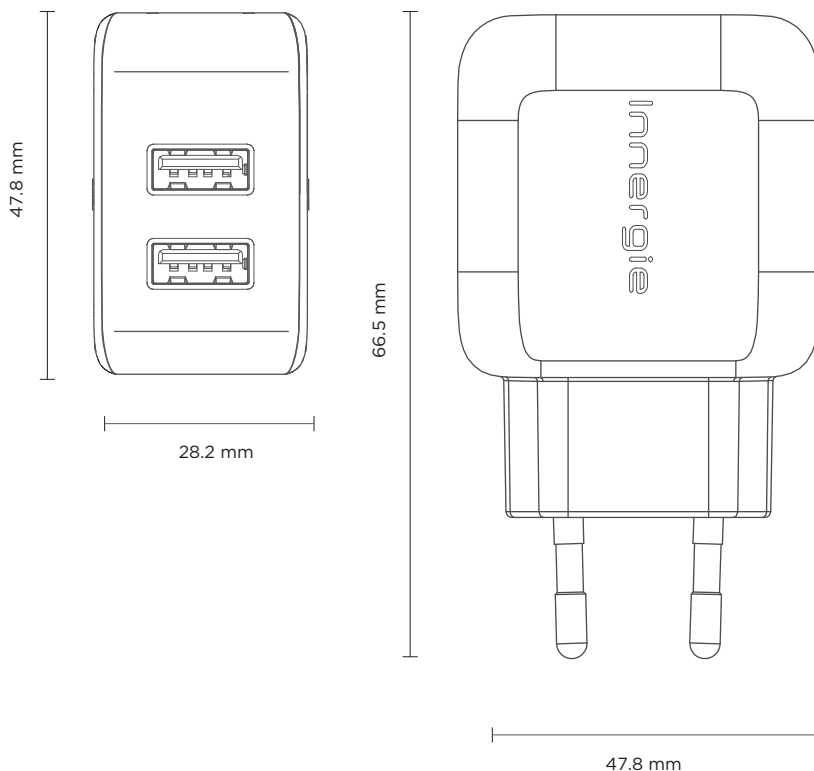

PowerCombo Pro

21W Dual USB Charger with Lightning cable

available with UK plug

Specifications:

AC input	100-240V AC / 0.6A 50-60 Hz
USB Output	USB1 : 5V DC / 2.1A USB2 : 5V DC / 2.1A
Output Power	21W (Combined)
Dimensions (L x W x H)	47.8 x 66.5 x 28.2 mm
Weight*	79.5g
InnerShield Protection**	OCP, OVP, OTP, OPP, SCP

* Weight excluding cables & accessories (+/- 10g)

** OCP: Over Current Protection
OVP: Over Voltage Protection
OTP: Over Temperature Protection
OPP: Over Power Protection
SCP: Short Circuit Protection

Package Contents: