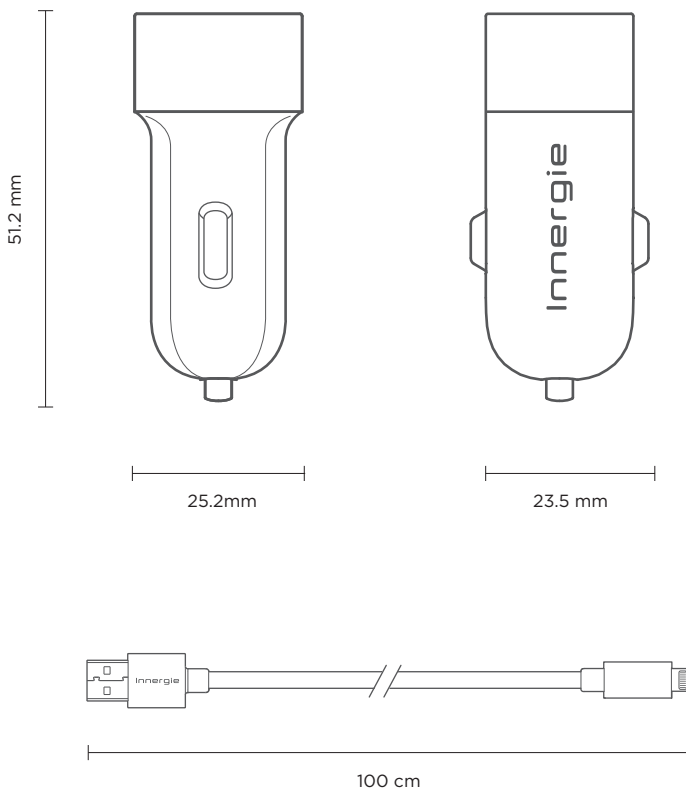

PowerCombo Go Pro

21W Dual USB Car Adapter with Lightning Cable

Specifications:

DC Input	12V DC / 2.4A
USB Output	USB1 : 5V DC / 2.1A USB2 : 5V DC / 2.1A
Output Power	21W (Combined)
Dimensions (L x W x H)	51.2 x 25.2 x 23.5 mm
Weight*	22.5 g
InnerShield Protection**	OCP, OVP, OPP, SCP

* Weight excluding cables & accessories (+/- 10g)

** OCP: Over Current Protection
OVP: Over Voltage Protection
OPP: Over Power Protection
SCP: Short Circuit Protection

Package Contents:

21W Dual USB Car Adapter
Lightning Cable