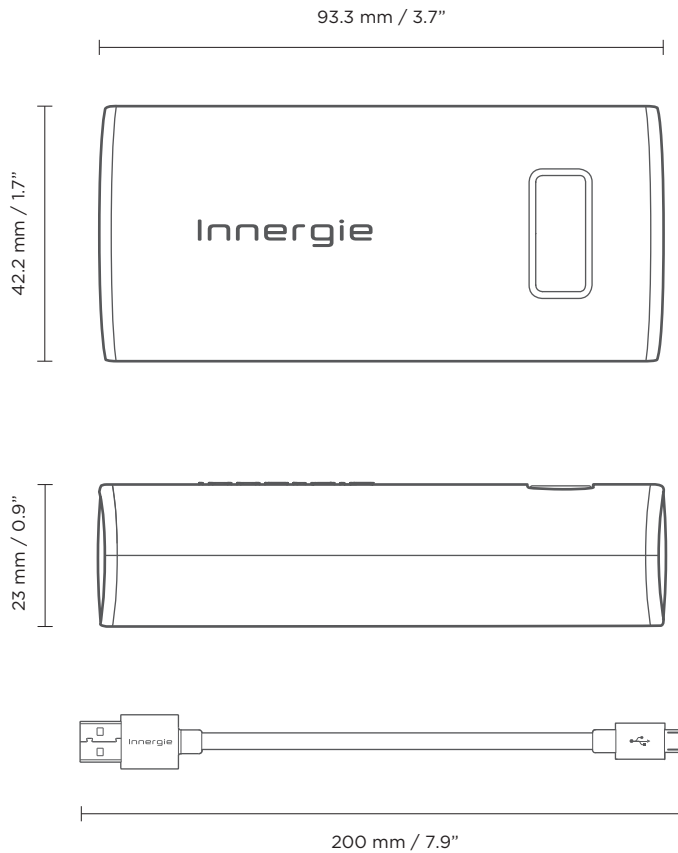

PocketCell™ Plus

6,000 mAh Duo USB Rechargeable
Battery Bank with 20 cm Micro
USB Cable

Specifications:

DC Input	5V DC / 1.5A
USB Output	5V DC / 2.1A (Each Port)
Output Power	21W
Power Capacity	6000 mAh
USB Support	2 ports
Dimensions (L × W × H)	93.3 × 42.2 × 23 mm 3.7 × 1.7 × 0.9 in
Weight* (Body Only)	134.5 g (4.67 oz)
InnerShield Protection**	OCP, OVP, OTP, OPP, SCP