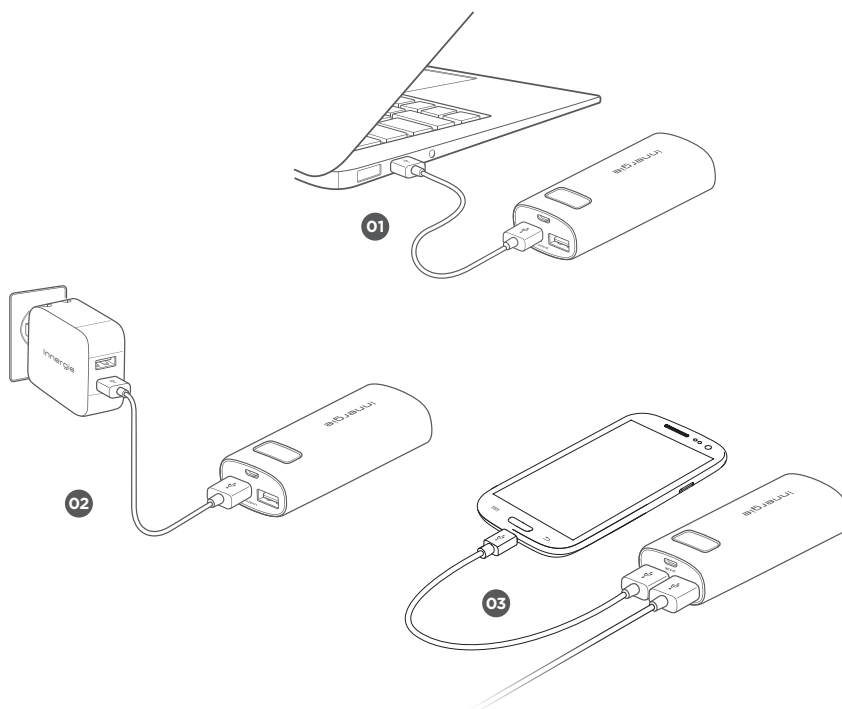

1. 01 Recharge the PocketCell™ Plus by Laptop
2. 02 Recharge the PocketCell™ Plus by USB Charger*
3. 03 Charge Mobile Devices

* Innergie AC/DC adapters (sold separately)