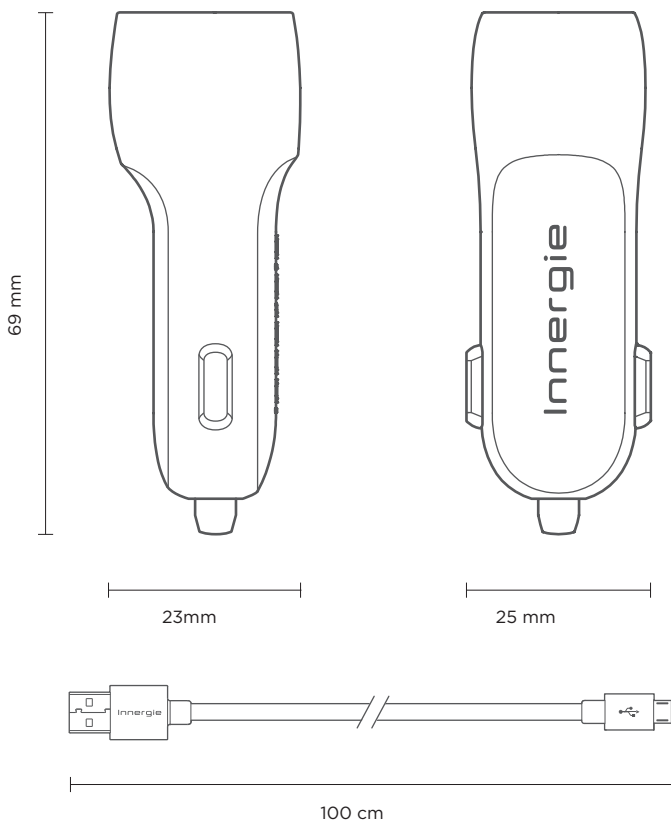

PowerCombo Go Plus

10W Dual USB Car Adapter with Micro USB Cable

Specifications:

DC Input	12V DC / 1.5A
USB Output	5V DC / 2.1A (Shared)
Output Power	10W
Dimensions (L x W x H)	69 x 23 x 25 mm
Weight*	22g
InnerShield Protection**	OCP, OVP, OPP, SCP

* Weight excluding cables & accessories (+/- 10g)

** OCP: Over Current Protection
 OVP: Over Voltage Protection
 OPP: Over Power Protection
 SCP: Short Circuit Protection

Package Contents:

10W Dual USB Car Adapter
 Micro USB Cable