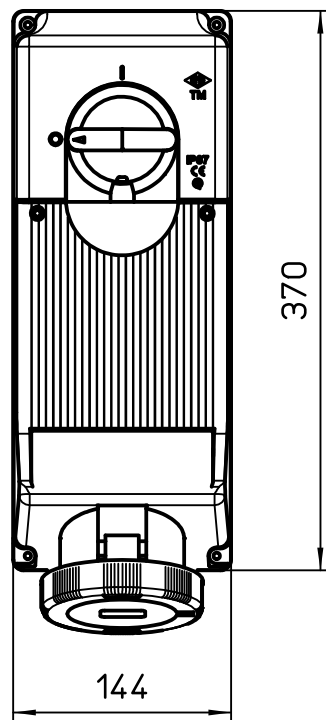

Diritti riservati All rights reserved

Fixing holes

|                  |                 |       |  |
|------------------|-----------------|-------|--|
|                  |                 |       |  |
|                  |                 |       |  |
|                  |                 |       |  |
|                  |                 |       |  |
|                  |                 |       |  |
| dimensions in mm | TM 63.. SP      | Scale |  |
| Date 28/6/10     | SW.S+SWITCH 63A | 1:5   |  |
| Sign. Visentin   |                 |       |  |