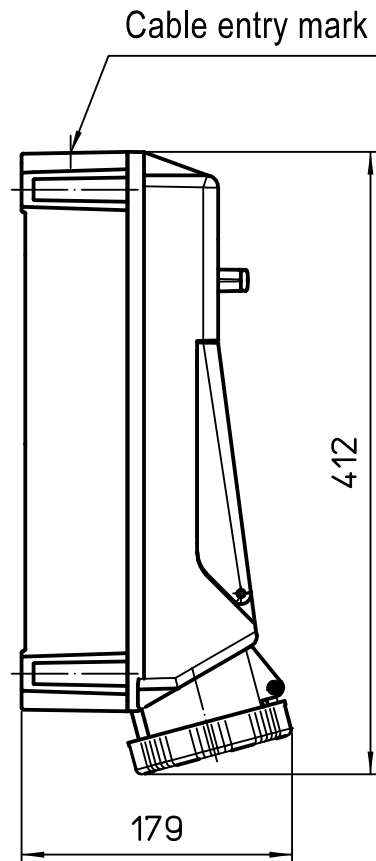

Diritti riservati All rights reserved

Fixing holes

|                  |                 |       |  |
|------------------|-----------------|-------|--|
|                  |                 |       |  |
|                  |                 |       |  |
|                  |                 |       |  |
|                  |                 |       |  |
|                  |                 |       |  |
| dimensions in mm | TM 63.. SP      | Scale |  |
| Date 28/6/10     | SW.S+SWITCH 63A | 1:5   |  |
| Sign. Visentin   |                 |       |  |