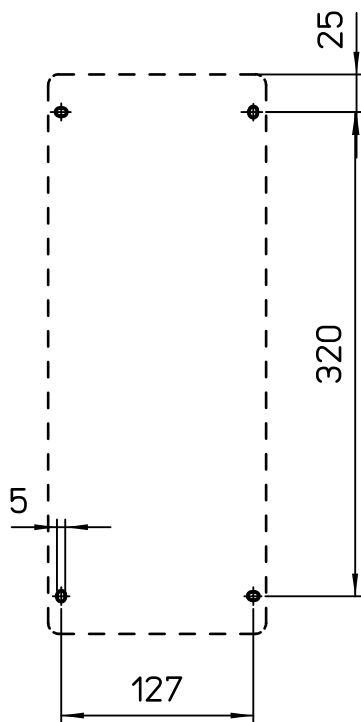

Diritti riservati All rights reserved

Fixing holes

|                  |                 |       |  |
|------------------|-----------------|-------|--|
|                  |                 |       |  |
|                  |                 |       |  |
|                  |                 |       |  |
|                  |                 |       |  |
|                  |                 |       |  |
| dimensions in mm | TM 63.. SP      | Scale |  |
| Date 28/6/10     | SW.S+SWITCH 63A | 1:5   |  |
| Sign. Visentin   |                 |       |  |