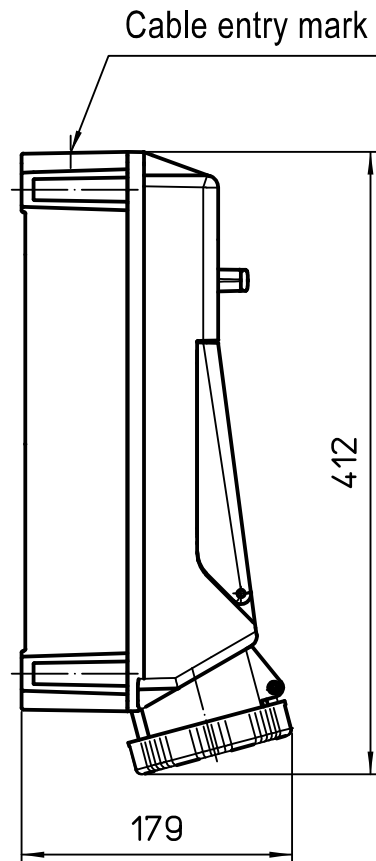

Diritti riservati All rights reserved

Fixing holes

dimensions in mm	TM 63.. IS	Scale	
Date 28/6/10	SW.S+F.SECT.63A	1:5	
Sign. Visentin			