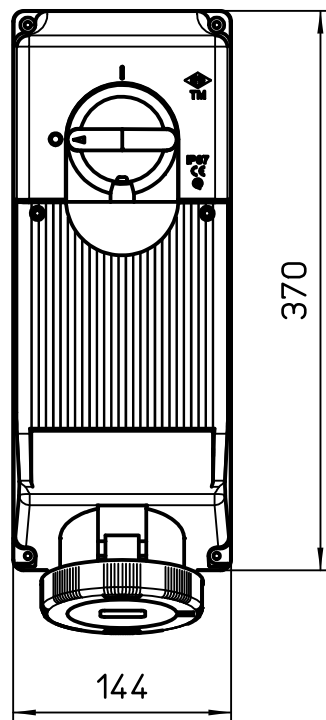

Diritti riservati All rights reserved

Fixing holes

dimensions in mm	TM 63.. IS	Scale	
Date 28/6/10	SW.S+F.SECT.63A	1:5	
Sign. Visentin			