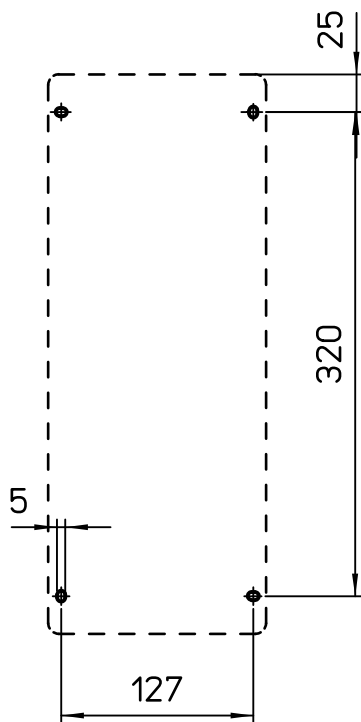

Diritti riservati All rights reserved

Fixing holes

dimensions in mm	TM 63.. IS	Scale	
Date 28/6/10	SW.S+F.SECT.63A	1:5	
Sign. Visentin			