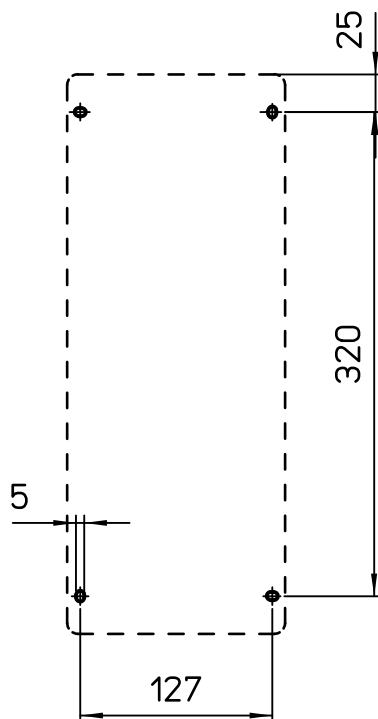

Diritti riservati All rights reserved

Fixing holes

		PART NUMBERS	A	B
32A	2P+⊕	TM 32x3 IT	162	398
	3P+⊕	TM 32x4 IT	162	398
	3P+N+⊕	TM 32x5 IT	169	398

dimensions in mm		TM 32.. IT SW.S+F.SCRE.32A	Scale 1:5	
Date	28/6/10			
Sign.	Visentin			