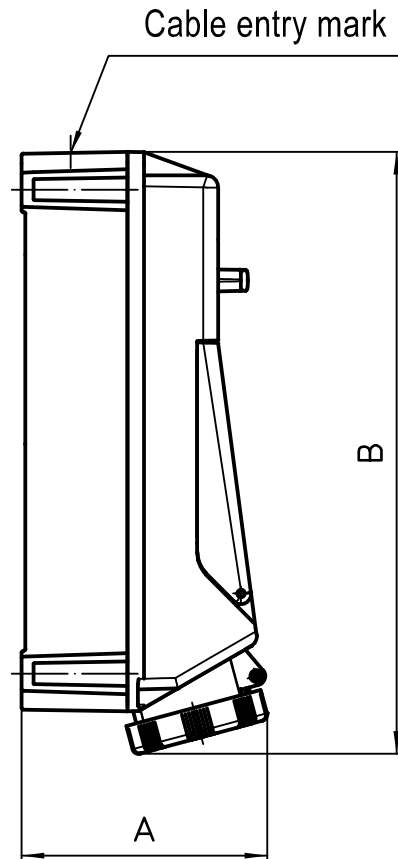

Diritti riservati All rights reserved

Fixing holes

		PART NUMBERS	A	B
32A	2P+⊕	TM 32x3 IT	162	398
	3P+⊕	TM 32x4 IT	162	398
	3P+N+⊕	TM 32x5 IT	169	398

dimensions in mm		TM 32.. IT SW.S+F.SCRE.32A	Scale 1:5	
Date	28/6/10			
Sign.	Visentin			