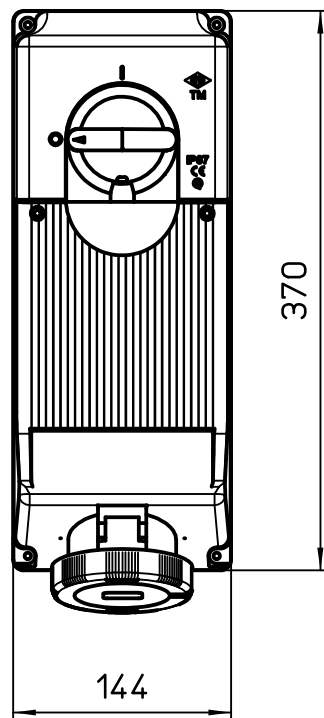

Diritti riservati All rights reserved

Fixing holes

		PART NUMBERS	A	B
32A	2P+⊕	TM 32x3 IT	162	398
	3P+⊕	TM 32x4 IT	162	398
	3P+N+⊕	TM 32x5 IT	169	398

dimensions in mm		TM 32.. IT SW.S+F.SCRE.32A	Scale 1:5	
Date	28/6/10			
Sign.	Visentin			