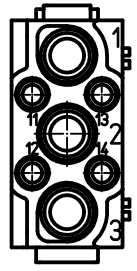

Diritti riservati All rights reserved

Date 03/04/09
Sign. T.Tedeschi

CX 3/4 XDF
female modular, crimp, 3P 40A 830V + 4P 10A 830V

Scale
1:1