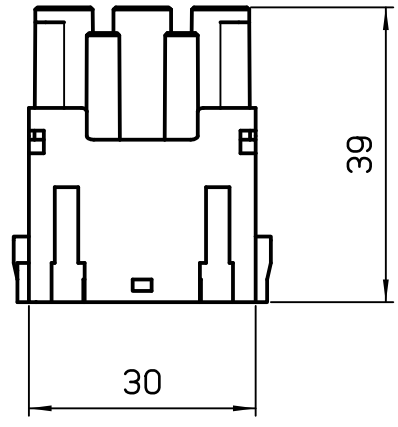

Diritti riservati All rights reserved

Date 03/04/09
Sign. T.Tedeschi

CX 3/4 XDF
female modular, crimp, 3P 40A 830V + 4P 10A 830V

Scale
1:1