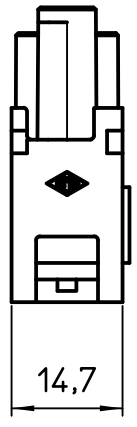

Diritti riservati All rights reserved

Date 03/04/09
Sign. T.Tedeschi

CX 3/4 XDF
female modular, crimp, 3P 40A 830V + 4P 10A 830V

Scale
1:1