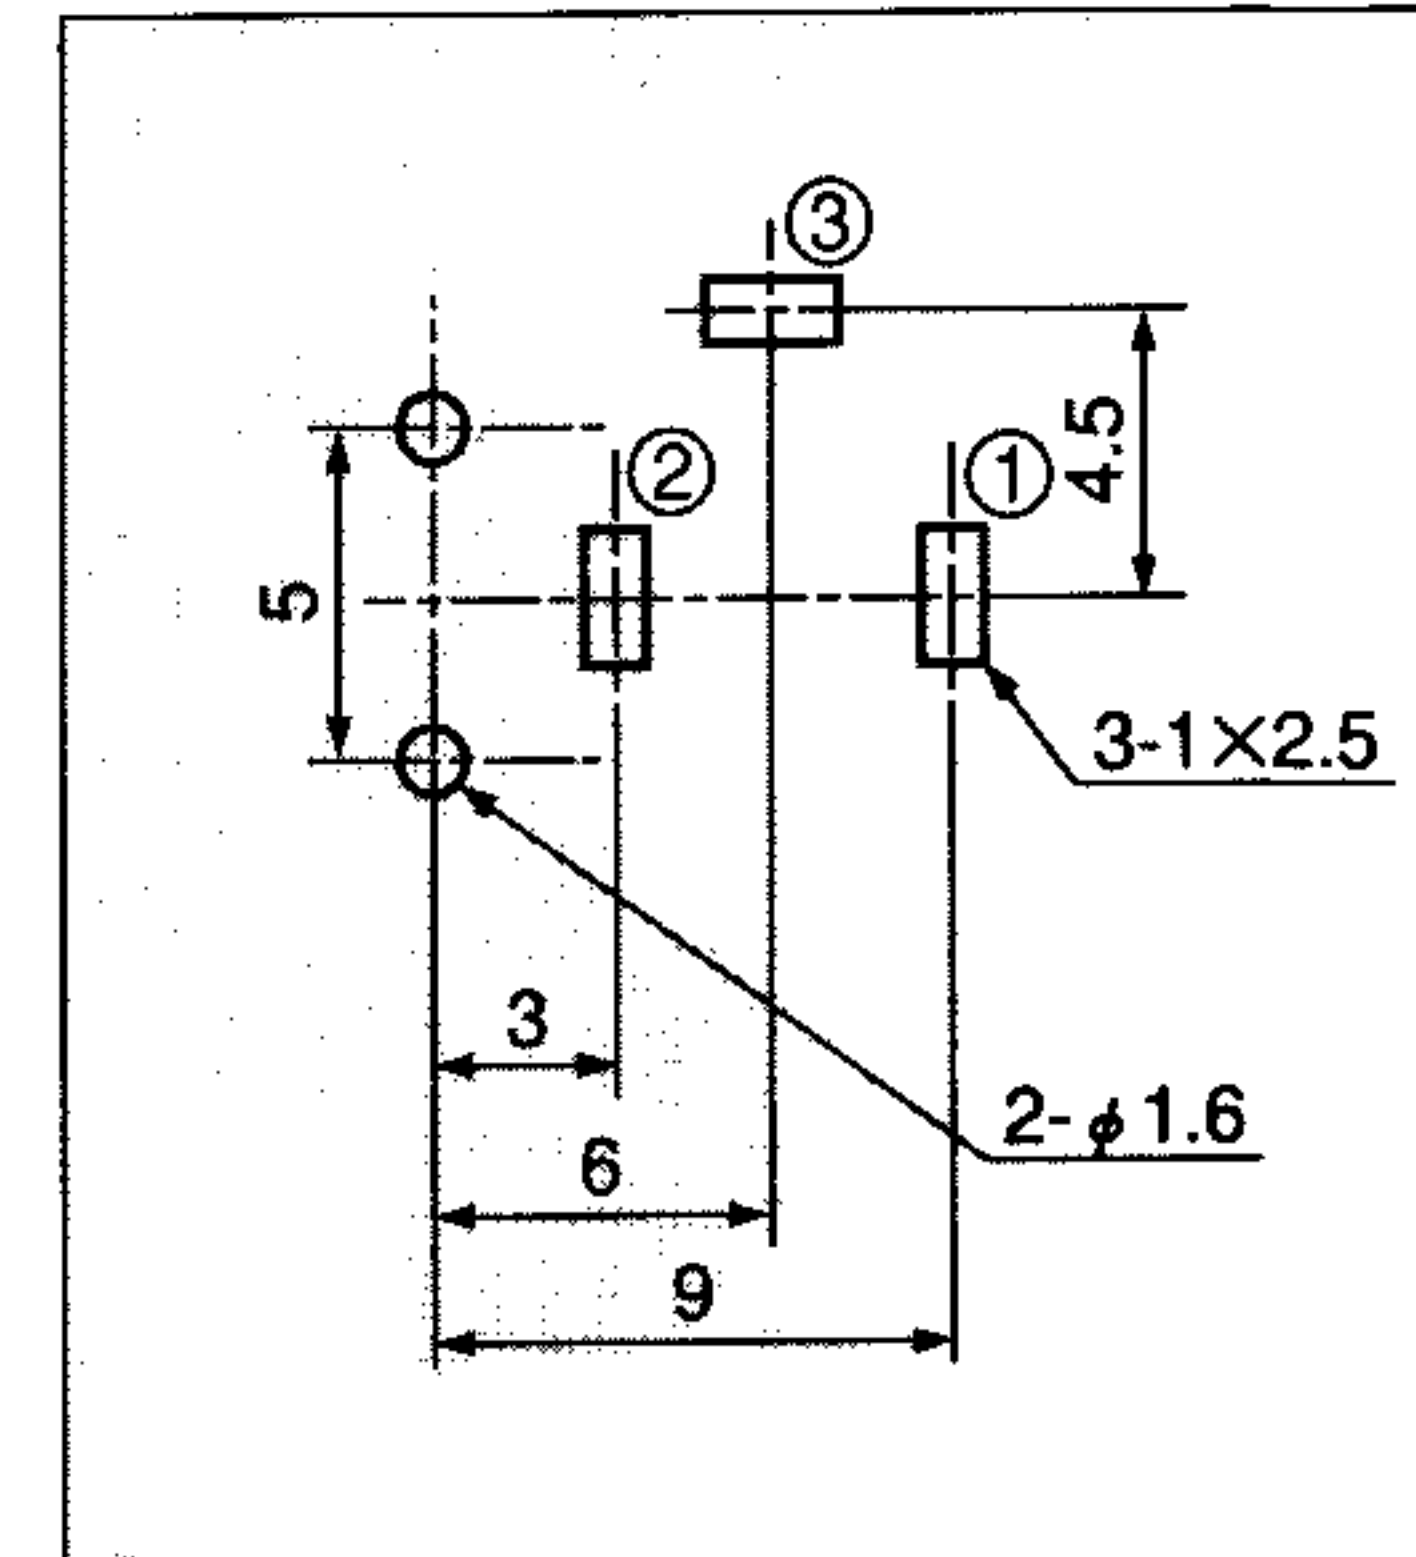

HEC3900

電圧区分 5 Voltage Classification 5

Horizontal Type

h=7

Schematic

Mate Plug

HOLE LAYOUT
(BOTTOM VIEW)

Housing Color	Model No.
Black	HEC3900-010110
Yellow	HEC3900-010120