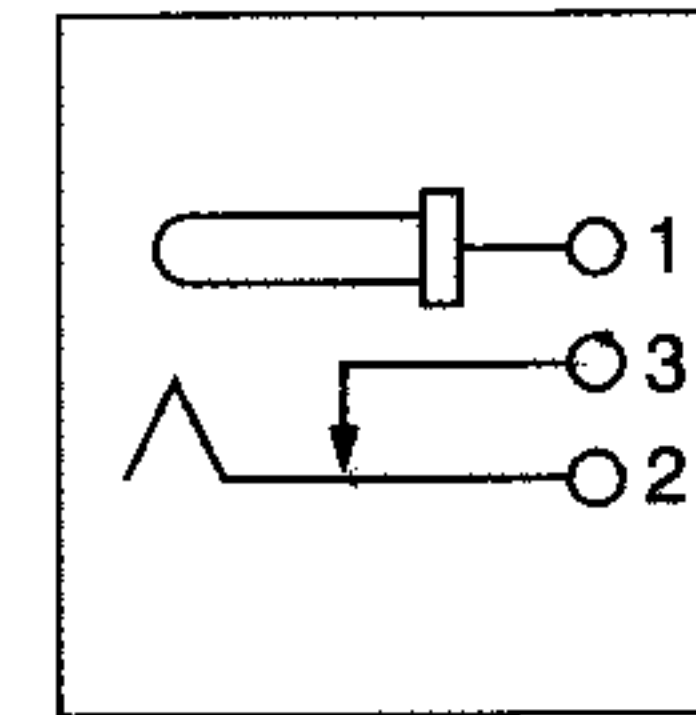

HEC3900

電圧区分 5 Voltage Classification 5

Horizontal Type

h=7

Schematic

Mate Plug

HOLE LAYOUT
(BOTTOM VIEW)

Housing Color	Model No.
Black	HEC3900-010110
Yellow	HEC3900-010120