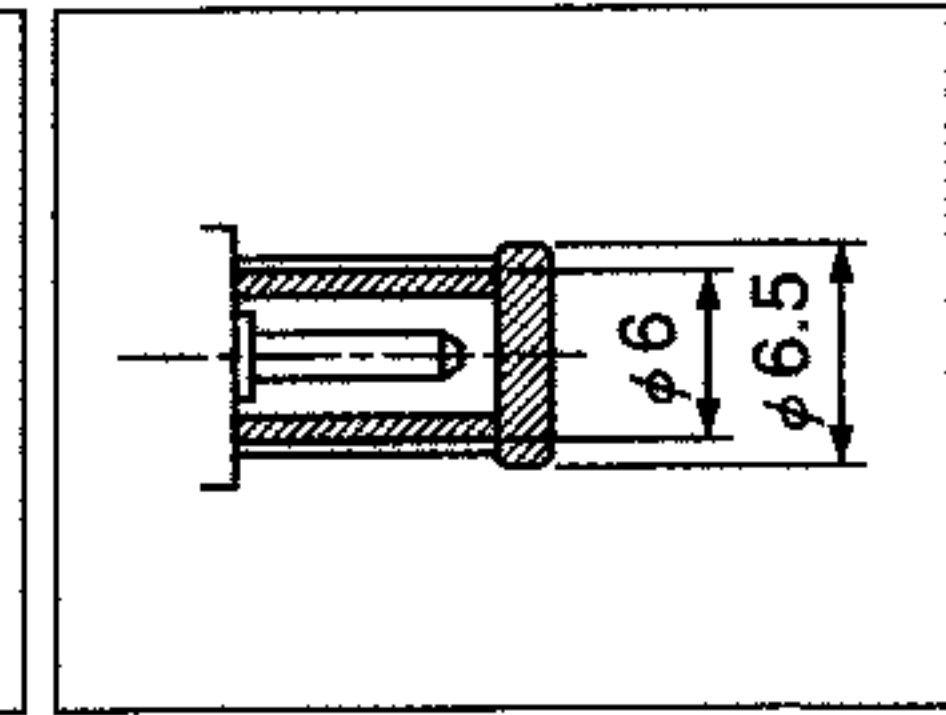

HEC3900

電圧区分 5 Voltage Classification 5

Horizontal Type

h=7

Schematic

Mate Plug

HOLE LAYOUT
(BOTTOM VIEW)

Housing Color	Model No.
Black	HEC3900-010110
Yellow	HEC3900-010120