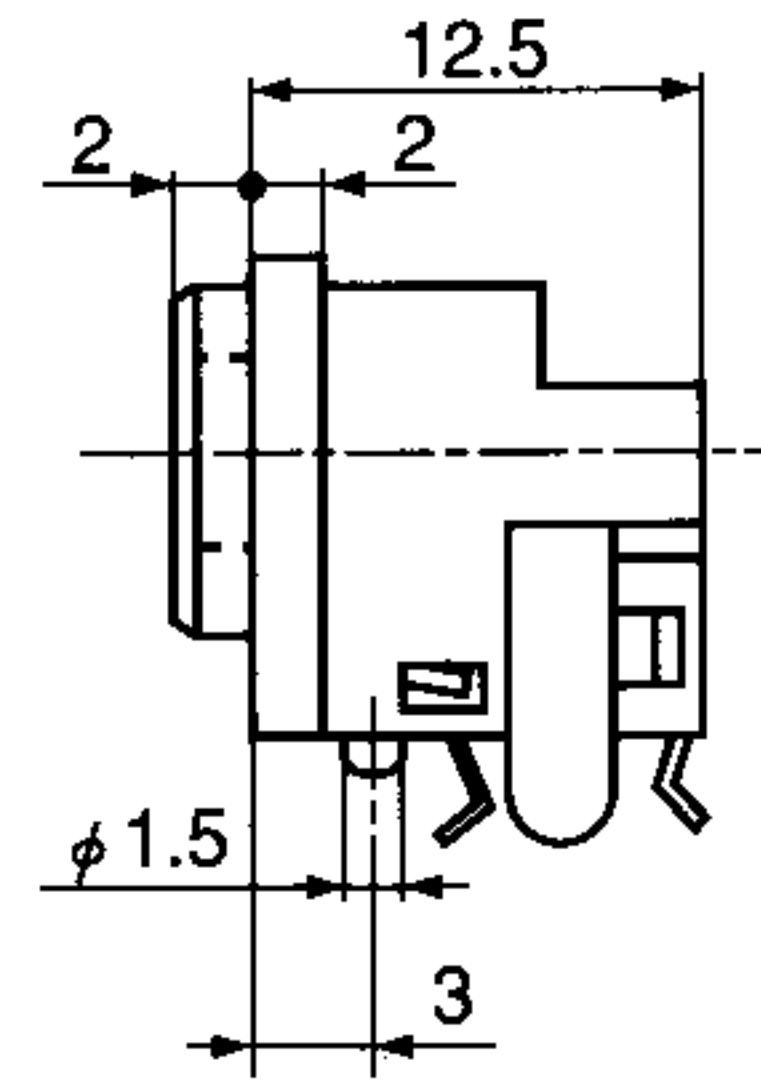

HEC3900

電圧区分 5 Voltage Classification 5

Horizontal Type

h=7

Schematic

Mate Plug

HOLE LAYOUT
(BOTTOM VIEW)

Housing Color	Model No.
Black	HEC3900-010110
Yellow	HEC3900-010120