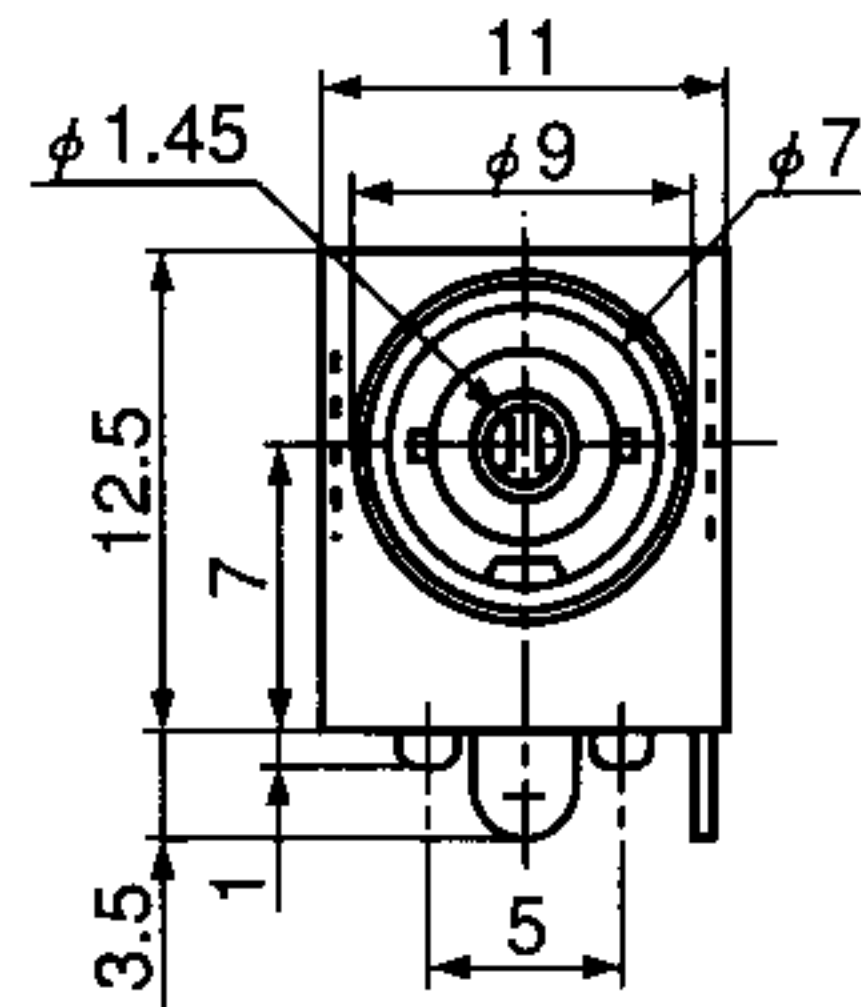

HEC3900

電圧区分 5 Voltage Classification 5

Horizontal Type

h=7

Schematic

Mate Plug

HOLE LAYOUT
(BOTTOM VIEW)

Housing Color	Model No.
Black	HEC3900-010110
Yellow	HEC3900-010120