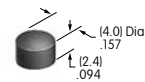

AT4063
.157" Diameter Slip-on Cap
 Polyamide
 Colors: A B C
 Series: GB G3B

Color Codes: A Black B White C Red D Amber E Yellow F Green G Blue H Gray J Clear

AT4064
.248" Bat Lever Cap
 Polyvinyl chloride
 Colors: A B C
 Series: A B