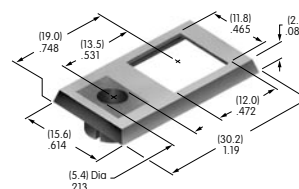

AT208
Bezel with AT070 LED
Polycarbonate
Color: A
Series: EB M MB24 MB25

AT209
ON-OFF Plate for 6mm
Threaded Bushing
Brass with nickel plating
Series: M P