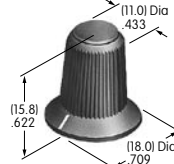

AT4094

Actuator Key
Polyacetal
Color: A
Series: SK

AT4100s

AT4103

Small Color Tipped Knob
Polyester with polyamide tip
Base Color: A
Tip Colors: A B C E F G H
Series: FR MR

AT4104

Large Color Tipped Knob
Polyester with polyamide tip
Base Color: A
Tip Colors: A B C E F G H
Series: FR MR