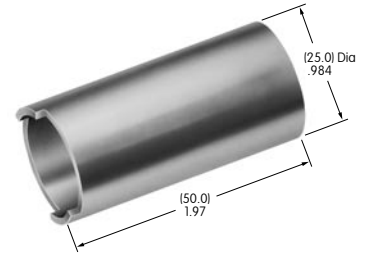

AT112
Socket Wrench
Brass with nickel plating
Series: LB