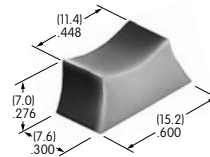

AT065-1
Panel Frame for Rocker & Paddle .450" Wide
Polyamide
Color: A
Series: M

AT065-2
Panel Frame for Rocker & Paddle .450" Wide
Polyamide
Color: A
Series: M

AT066
.300" Wide Rocker
Polyamide
Color: A B C
Series: A

AT070
LED for AT208 Bezel
Colors: C F
Series: EB M MB24

AT065-1 accommodates
panel thickness
1.2 ~ 2.3mm
(.047 ~ .090")

AT065-2 accommodates
panel thickness
1.57 ~ 3.18mm
(.062 ~ .125")

AT073
Mounting Nut
Brass with nickel plating
Series: HB

AT074
Mounting Nut for LB Panel Seal
Brass with chromate
Series: LB

AT075
O-ring for LB Panel Seal
Nitrile butadiene rubber
Series: LB

AT077
Single Pole Right Angle PC Adaptor
Glass fiber reinforced polyamide
Series: KB

AT078
.315" Diameter Screw-on Cap
Polystyrene
Colors: A B C E F G H
Series: MB20 SCB WB

AT079
.394" Diameter Screw-on Cap
Polystyrene
Colors: A B C E F G H
Series: MB20 SCB WB

AT080
Screw Adaptor for AT452 & AT454
Brass
Series: MB20 SCB

Color Codes: A Black B White C Red D Amber E Yellow F Green G Blue H Gray J Clear