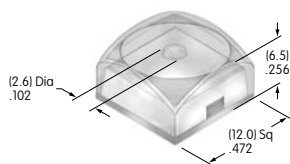

AT3086
12mm Home Key Cap
with Lens/Diffuser
Polycarbonate
Colors: JB
Series: KP