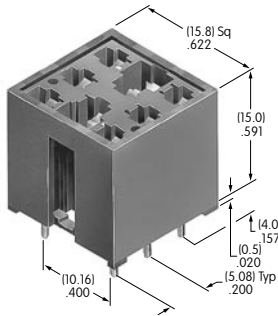

AT711
Single Pole
Straight PC Adaptor
 Glass fiber reinforced polyamide
 Series: LB

AT712
Double Pole
Straight PC Adaptor
 Glass fiber reinforced polyamide
 Series: LB

AT2100s

AT2107
Bezel
 Polyamide
 Colors: A B C E F G H
 Series: M M2100