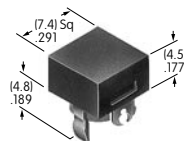

AT4043
Splashproof Boot
Silicone Rubber
Series: MB SB WB

AT4035
Square Nonilluminated Cap
Polycarbonate
Colors: A B C E F G
Series: HB