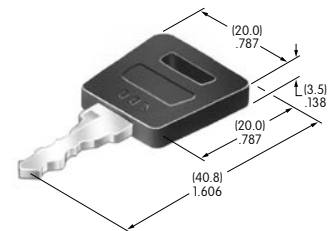

AT4147
Flat Key
Brass with nickel plating
ABS handle
Color: A
Series: CKM