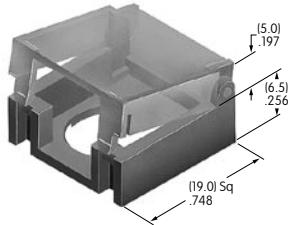

AT494
Protective Guard
 Cover: Polycarbonate
 Base: Polyamide
 Series: KB

AT495
Dust Cover
 Lid: Polyvinyl chloride
 Base: Polyamide
 Series: KB

AT496
.295" Diameter Cap
 Polyamide
 Colors: A B C
 Series: AB BB FB M2B MB24