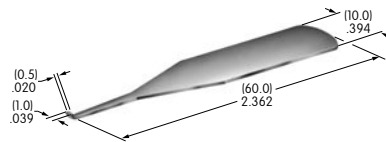

AT100s

AT105
Cap Removal Tool
Stainless steel
Series: HB KB LB UB YB