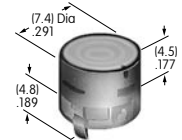

AT4034
Round Indicator Cap
Polycarbonate
Colors: JB
Series: HB