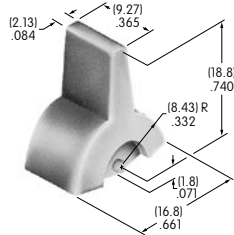

Color Codes: A Black B White C Red D Amber E Yellow F Green G Blue H Gray J Clear

AT4148
.365" Wide Rocker
 Polyamide
 Colors: A B C E F G H
 Series: M M2T P

AT4149
.365" Wide Paddle
 Polyamide
 Colors: A B C E F G H
 Series: M M2T P