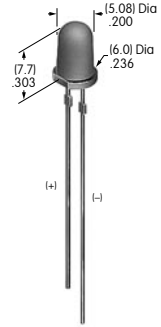

AT070
LED for AT208 Bezel
Colors: C F
Series: EB M MB24