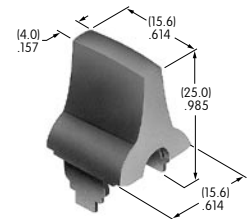

AT422
Slip-on Cap
 Polyethylene
 Colors: A B C E F G
 Series: SB40

AT426
Solid Color Paddle
 Polycarbonate
 Colors: A B C D E F G
 Series: MLW

AT427
Cap for Locking Lever (code L)
 Brass with bright nickel plating
 Brushed or colored aluminum
 Colors: A C G H
 Series: D2 M