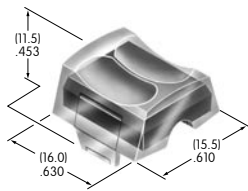

AT4128
Round Cap for Super Bright LED
 Polycarbonate
 Colors: JB
 Series: LB

AT4129
Square Cap for Super Bright LED
 Polycarbonate
 Colors: JB
 Series: LB

AT4130
Rectangular Cap for Super Bright LED
 Polycarbonate
 Colors: JB
 Series: LB