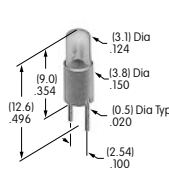

AT617
Single Element LED
Colors: C E F
Used for AT212 Bezel