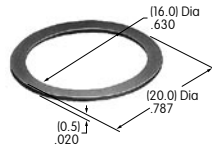

**AT542
Coupler**
PBT
Series: IS