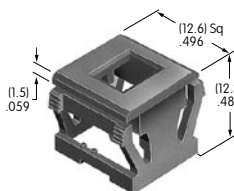

AT531
Panel Mount for Single or Double Pole
Polyamide & polyacetel
Colors: A B C E F G H
Series: A AB