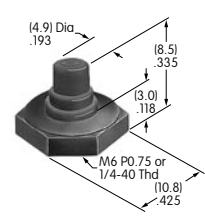

AT4054
Round Solid Colored Cap
Polycarbonate
Colors: BJ CJ EJ FJ GJ
Series: LB Panel Seal

AT4042 (M-metric H-inch)
Splashproof Boot for Alternate
Silicone Rubber
Series: MB