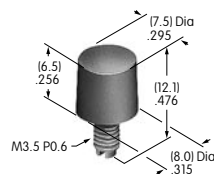

AT079
.394" Diameter Screw-on Cap
Polystyrene
Colors: A B C E F G H
Series: MB20 SCB WB