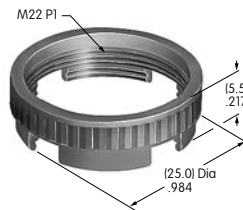

AT065-1 accommodates
panel thickness
1.2 ~ 2.3mm
(.047 ~ .090")

AT065-2 accommodates
panel thickness
1.57 ~ 3.18mm
(.062 ~ .125")

AT073
Mounting Nut
Brass with nickel plating
Series: HB

AT074
Mounting Nut for LB Panel Seal
Brass with chromate
Series: LB