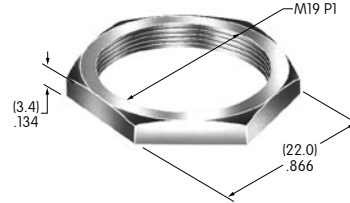

AT050
Knurled Nut
Brass with nickel plating
Series: SB40