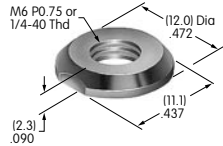

**AT532T (M-metric H-inch)
Threaded Through Dress Nut**
Brass with nickel plating
Series: EB M MB20 MB24 P

**AT533T (M-metric H-inch)
Threaded Through Dress Nut**
Brass with nickel plating
Series: EB M MB20 MB24 P