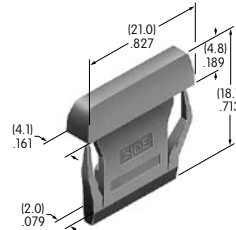

AT4144
Center Barrier
Polyamide
Color: A
Series: UB2