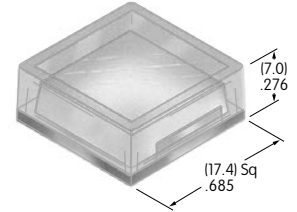

AT3079
15mm Sculptured Cap
with Lens/Diffuser
Polycarbonate
Colors: JB
Series: KP

AT3080
17.4mm Sculptured Cap
with Lens/Diffuser
Polycarbonate
Colors: JB
Series: KP

AT3081
Transparent Lens
Polycarbonate
Color: J
Series: HB2

AT3082
Translucent Diffuser
Polycarbonate
Color: B
Series: HB2

AT3083
12mm Flat Cap
with Lens/Diffuser
Polycarbonate
Colors: JB
Series: KP

AT3084
15mm Flat Cap
with Lens/Diffuser
Polycarbonate
Colors: JB
Series: KP

AT3085
17.4mm Flat Cap
with Lens/Diffuser
Polycarbonate
Colors: JB
Series: KP

AT3086
12mm Home Key Cap
with Lens/Diffuser
Polycarbonate
Colors: JB
Series: KP

AT3087
15mm Home Key Cap
with Lens/Diffuser
Polycarbonate
Colors: JB
Series: KP

AT3088
17.4mm Home Key Cap
with Lens/Diffuser
Polycarbonate
Colors: JB
Series: KP

Color Codes: A Black B White C Red D Amber E Yellow F Green G Blue H Gray J Clear