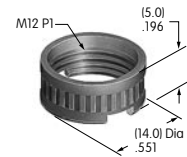

AT062
.250" Wide Rocker
Polyamide
Colors: A B C
Series: A