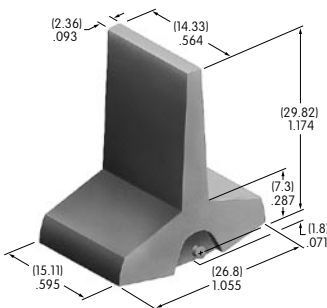

AT4157
.595" Wide Paddle
Polyamide
Colors: A B C E F G H
Series: M P

AT4158
Square Cap for Bright LED
Polycarbonate
Colors: JC JD JF
Series: KB

AT4159
Rectangular Cap for Bright LED
Polycarbonate
Colors: JC JD JF
Series: KB