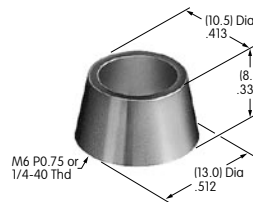

AT512 (M-metric H-inch)
Conical Nut
Brass with chrome plating
Series: EB MB20