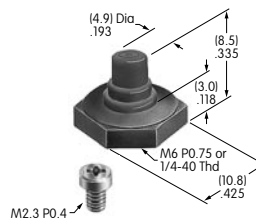

AT4052
Spot Illuminated Cap
Polycarbonate
Colors: AB
Series: HB

AT4041 (M-metric H-inch)
Splashproof Boot for Momentary
Silicone Rubber
Series: MB