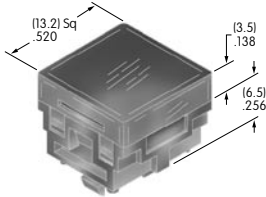

AT4176
Square Cap for Bright LED
Polycarbonate
Colors: JB JC JD JF
Series: LB