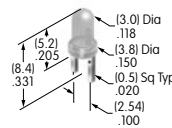

AT634
Single Element LED
Colors: C D F
Series: KB YB
T-1 1/4 Bi-pin