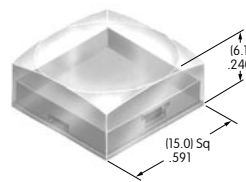

AT3074
Sculptured Cap for Illuminated
Polycarbonate
Colors: JB JC JD JF
Series: UB2