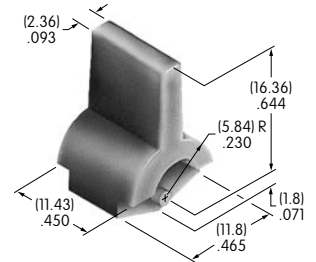

AT4148
.365" Wide Rocker
Polyamide
Colors: A B C E F G H
Series: M M2T P

AT4149
.365" Wide Paddle
Polyamide
Colors: A B C E F G H
Series: M M2T P

AT4150
.450" Wide Rocker
Polyamide
Colors: A B C E F G H
Series: M M2T

AT4151
.450" Wide Paddle
Polyamide
Colors: A B C E F G H
Series: M M2T

AT4152
Tubular Key
Brass with nickel plating
Series: CKL

AT4153
Flat Key
Brass with chrome plating
Series: CKL

AT4156
.595" Wide Rocker
Polyamide
Colors: A B C E F G H
Series: M P

AT4157
.595" Wide Paddle
Polyamide
Colors: A B C E F G H
Series: M P

AT4158
Square Cap for Bright LED
Polycarbonate
Colors: JC JD JF
Series: KB

AT4159
Rectangular Cap for Bright LED
Polycarbonate
Colors: JC JD JF
Series: KB

AT4160
Round Cap for Bright LED
Polycarbonate
Colors: JC JD JF
Series: KB

Color Codes: A Black B White C Red D Amber E Yellow F Green G Blue H Gray J Clear