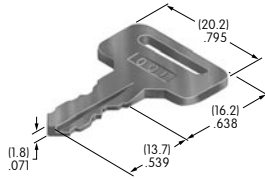

AT4125
LED Rocker
Polycarbonate
Colors: B C E F
Series: MLW