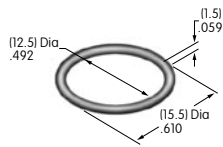

**AT537
O-ring**
Nitrile butadiene rubber
Series: S

**AT541
O-ring for Panel Seal
with AT4115**
Nitrile butadiene rubber
Series: YB