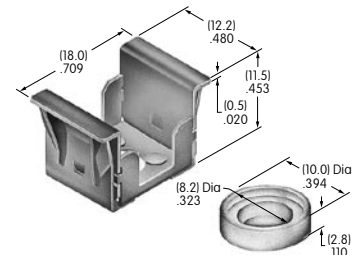

AT529
Mounter for Square Cap
Stainless steel frame
GFR PBT spacer
Series: EB