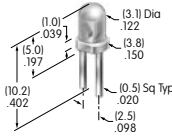

AT627
4-element LED
With Resistor; Volts: 5 12 24
Colors: C D F
Series: LB
T-1 Bi-pin