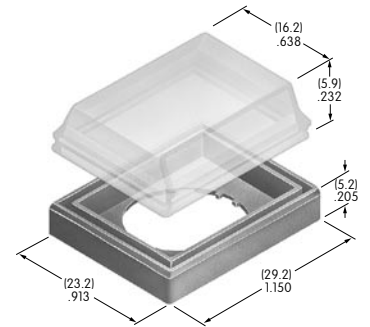

AT4115

Dust Cover
Lid: Polyvinyl chloride
Base: Polyamide
Series: YB

AT4116

Rectangular Opaque Cap for Nonilluminated
Polycarbonate
Colors: A B C E F G
Series: UB

AT4117

Rectangular Transparent Cap for Illuminated
Polycarbonate
Colors: C D F J
Series: UB