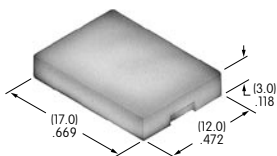

AT4115

Dust Cover
Lid: Polyvinyl chloride
Base: Polyamide
Series: YB

AT4116

Rectangular Opaque Cap for Nonilluminated
Polycarbonate
Colors: A B C E F G
Series: UB

AT4117

Rectangular Transparent Cap for Illuminated
Polycarbonate
Colors: C D F J
Series: UB