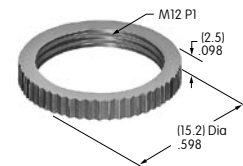

Color Codes: A Black B White C Red D Amber E Yellow F Green G Blue H Gray J Clear