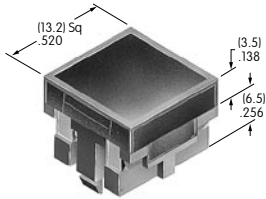

AT4162
Square Cap
for Bright LED
Polycarbonate
Colors: JB JC JD JF
Series: LB

AT4163
Rectangular Cap
for Bright LED
Polycarbonate
Colors: JB JC JD JF
Series: LB