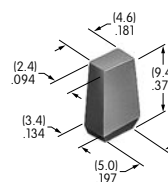

AT467
Short Paddle
Polyamide
Colors: A B C E F G H
Series: A B M