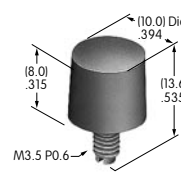

AT080
Screw Adaptor for AT452 & AT454
Brass
Series: MB20 SCB