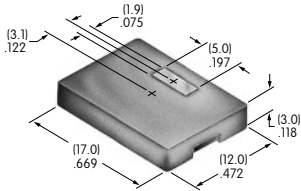

AT4120
Rectangular Spot Illuminated Cap
Polycarbonate
Colors: AB
Series: UB

AT4124
Actuator Key
Brass with nickel plating
Series: SK