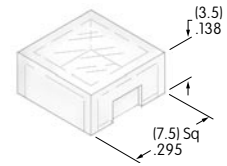

AT3081
Transparent Lens
Polycarbonate
Color: J
Series: HB2