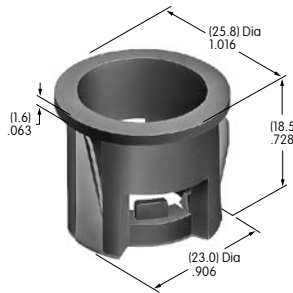

AT527MA
Black Hex Face Nut
Steel with black chrome plating
Series: TL

AT528
Mounter for Round Cap
Glass fiber reinforced polyamide
Color: A
Series: MB20