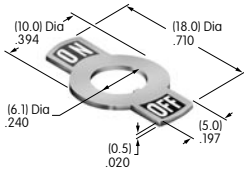

AT210
ON-OFF Plate for 6mm
Threaded Bushing
Aluminum
Colors: Red & black ink
Series: M P