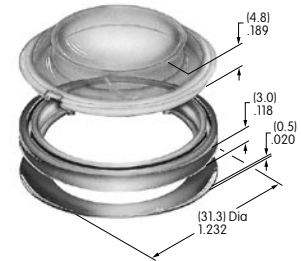

Round Splash Cover

Lid: Polyvinyl chloride

Base: Polyethylene

O-ring: Nitrile butadiene rubber

Series: LB Panel Seal

AT9704-02YC

Socket for Standard Size

Single & Bicolor SMARTSWITCH™