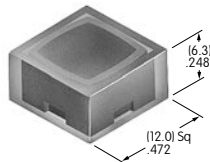

AT4062
Rocker
Polyamide
Colors: A B C
Series: G