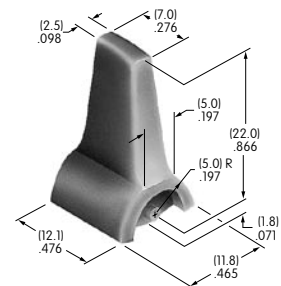

AT460
Cap for Color Capped Cone Toggle
Polyethylene
Colors: A B C E F G
Series: M

AT461
.476" Wide Paddle
Polycarbonate
Colors: A B C E F G H
Series: M M2T