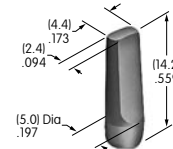

AT468
Long Paddle
Polyamide
Colors: A B C E F G H
Series: A B M