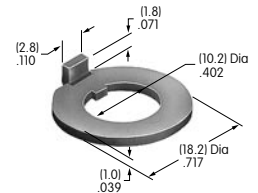

AT518
Locking Ring
Steel with zinc/chromate
Series: HS PS TS