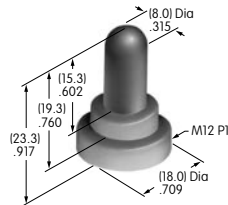

AT402
Splashproof Boot
Silicon rubber for A C E F
Ethylene propylene rubber for H
Colors: A C E F H
Series: M P S