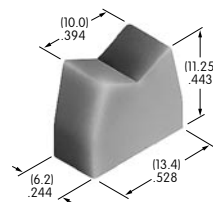

AT4063
.157" Diameter Slip-on Cap
Polyamide
Colors: A B C
Series: GB G3B

Color Codes: A Black B White C Red D Amber E Yellow F Green G Blue H Gray J Clear