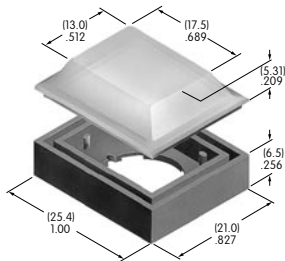

AT4025
Rectangular Dust Cover
Lid: Polyvinyl chloride
Base: Polyamide
Series: KB