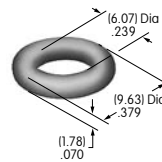

AT516
O-ring
Nitrile butadiene rubber
Series: M MB20