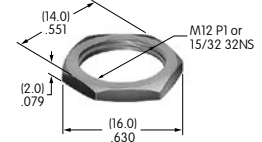

AT527 (M-metric H-inch)
Hex Mounting Nut
Steel with nickel plating
Series: M P S SB SK TL