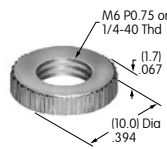

AT503 (M-metric H-inch)
Hex Face Nut
 Brass with chrome plating
 Series: M P S SB WB WT

AT504M
Knurled Face Nut
 Brass with chrome plating
 Series: M P S SB WB WT

Color Codes: A Black B White C Red D Amber E Yellow F Green G Blue H Gray J Clear