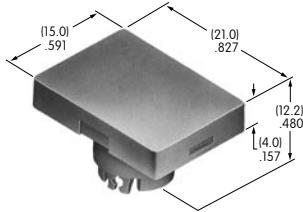

AT3000s

AT3001
Square Solid Cap
 Polycarbonate
 Colors: BB CB EB FB GB
 Series: YB

AT3002
Round Solid Cap
 Polycarbonate
 Colors: BB CB EB FB GB
 Series: YB

AT3003
Rectangular Solid Cap
 Polycarbonate
 Colors: BB CB EB FB GB
 Series: YB