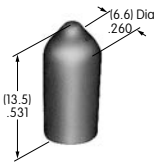

AT434
Bat Lever Cap
Polyvinyl chloride
Colors: A B C E F G
Series: M

AT435
Screw-on Cap
Brass with chrome plating
Series: SB265