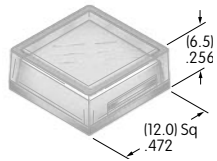

AT3084
15mm Flat Cap
with Lens/Diffuser
Polycarbonate
Colors: JB
Series: KP