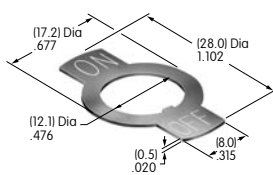

AT110
Socket Wrench
Brass
Series: HB

AT111
Lamping Tool
Stainless steel
Series: HB KB YB

AT112
Socket Wrench
Brass with nickel plating
Series: LB

AT200s

AT201
ON-OFF Plate for
12mm Threaded Bushing
Brass with nickel plating
Series: M P S