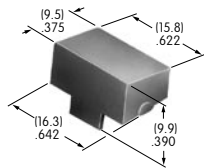

AT422
Slip-on Cap
 Polyethylene
 Colors: A B C E F G
 Series: SB40

AT426
Solid Color Paddle
 Polycarbonate
 Colors: A B C D E F G
 Series: MLW

AT427
Cap for Locking Lever (code L)
 Brass with bright nickel plating
 Brushed or colored aluminum
 Colors: A C G H
 Series: D2 M