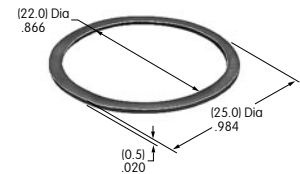

AT075
O-ring for LB Panel Seal
Nitrile butadiene rubber
Series: LB