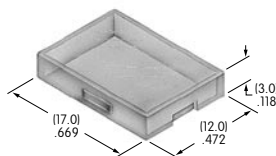

AT4115

Dust Cover
Lid: Polyvinyl chloride
Base: Polyamide
Series: YB

AT4116

Rectangular Opaque Cap for Nonilluminated
Polycarbonate
Colors: A B C E F G
Series: UB

AT4117

Rectangular Transparent Cap for Illuminated
Polycarbonate
Colors: C D F J
Series: UB