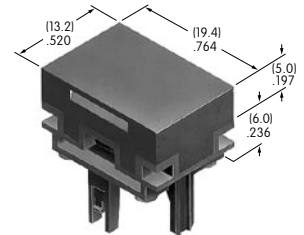

AT4030
Rectangular Nonilluminated Cap
Polycarbonate
Colors: A B C E F G H
Series: LB