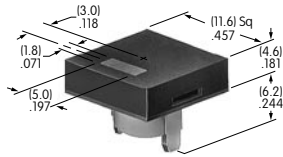

AT4055
Round Colored Insert Cap
Polycarbonate
Colors: JB JC JE JF JG
Series: LB Panel Seal

AT4057
Protective Guard
Polycarbonate
Series: LB

AT4058
Sculptured Cap
Polyamide
Colors: A B C E F G H
Series: JB

AT4059
Flat Cap
Polycarbonate
Colors: A B C E F G H
Series: JB

AT4060
Clear Cap with Colored Diffuser
Polycarbonate
Colors: JB JC JE JF
Series: JB

AT4062
Rocker
Polyamide
Colors: A B C
Series: G

AT4063
.157" Diameter Slip-on Cap
Polyamide
Colors: A B C
Series: GB G3B

Color Codes: A Black B White C Red D Amber E Yellow F Green G Blue H Gray J Clear