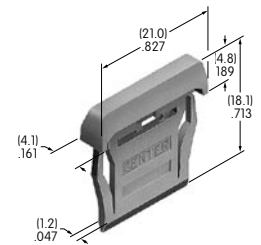

AT4135
Frosted Cap with White Base
Polycarbonate
Colors: B C E F
Series: JB

AT4137
Rectangular Cap
PBT
Colors: A B C
Series: GB2

AT4139
Square Flat Cap
Polycarbonate
Colors: A B C H
Series: JB

AT4140
Cap for Mounter AT547
Polycarbonate
Colors: A B C H
Series: JB

AT4141
Protective Guard
Cover: Polycarbonate
Base: GFR polyamide
Series: UB2

AT4142
Spring Loaded Protective Guard
Cover: Polycarbonate
Base: GFR polyamide
Coil spring: Stainless steel
Series: UB2

AT4143
End Barrier
Polyamide
Color: A
Series: UB2

AT4144
Center Barrier
Polyamide
Color: A
Series: UB2

AT4145
Square Dust Cover
Lid: PVC
Gasket: Polyethylene
Series: UB2

AT4146
Tubular Key
Brass with nickel plating
ABS handle
Color: A
Series: CKM

AT4147
Flat Key
Brass with nickel plating
ABS handle
Color: A
Series: CKM

Color Codes: A Black B White C Red D Amber E Yellow F Green G Blue H Gray J Clear