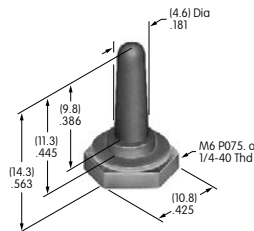

AT427
Cap for Locking Lever (code L)
Brass with bright nickel plating
Brushed or colored aluminum
Colors: A C G H
Series: D2 M

AT428 (M-metric H-inch)
Splashproof Boot
Silicone rubber
Color: A
Series: M P