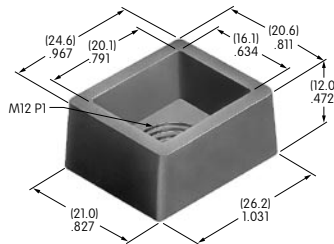

AT452
Rectangular Insert
Polycarbonate
Colors: A B C F G H
Series: MB20 SCB
Used with Screw Adaptor AT080

AT453
Rectangular Shroud
Polycarbonate
Colors: A B H
Series: MB20 SCB