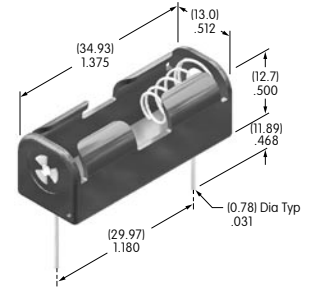

AT094 ← **NEW**
PC Adaptor
 Holder: Polypropylene
 Spring: Spring steel with nickel plating
 PC Pins: Brass with nickel plating
 Series: DSA01

AT100s

AT105
Cap Removal Tool
 Stainless steel
 Series: HB KB LB UB YB