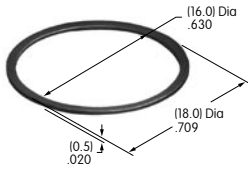

AT089
O-ring for YB Panel Seal
Nitrile butadiene rubber
Series: YB