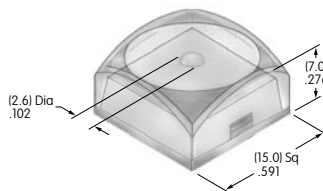

AT3087
15mm Home Key Cap
with Lens/Diffuser
Polycarbonate
Colors: JB
Series: KP