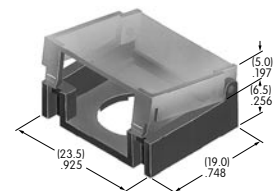

AT4024

Protective Guard
Cover: Polycarbonate
Base: Polyamide
Series: KB

Color Codes: A Black B White C Red D Amber E Yellow F Green G Blue H Gray J Clear