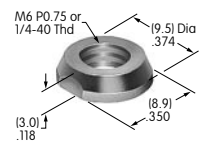

**AT532T (M-metric H-inch)
Threaded Through Dress Nut**
Brass with nickel plating
Series: EB M MB20 MB24 P

**AT533T (M-metric H-inch)
Threaded Through Dress Nut**
Brass with nickel plating
Series: EB M MB20 MB24 P