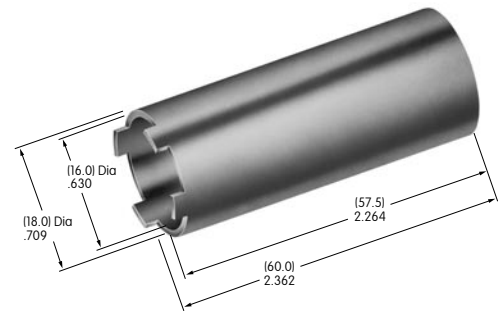

AT106
Socket Wrench
Aluminum with black alumite finish
Series: YB