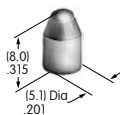

AT422
Slip-on Cap
 Polyethylene
 Colors: A B C E F G
 Series: SB40

AT426
Solid Color Paddle
 Polycarbonate
 Colors: A B C D E F G
 Series: MLW

AT427
Cap for Locking Lever (code L)
 Brass with bright nickel plating
 Brushed or colored aluminum
 Colors: A C G H
 Series: D2 M