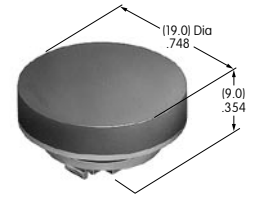

AT4043
Splashproof Boot
 Silicone Rubber
 Series: MB SB WB

AT4051
Spot Illuminated Cap
 Polycarbonate
 Colors: AB
 Series: KB

AT4052
Spot Illuminated Cap
 Polycarbonate
 Colors: AB
 Series: HB

AT4054
Round Solid Colored Cap
 Polycarbonate
 Colors: BJ CJ EJ FJ GJ
 Series: LB Panel Seal