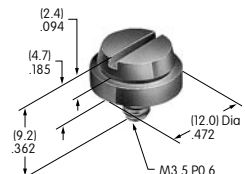

Color Codes: A Black B White C Red D Amber E Yellow F Green G Blue H Gray J Clear