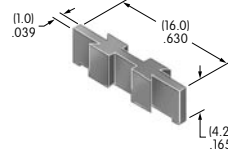

**AT543
Support Bracket**
Steel with tin plating
Series: MRK