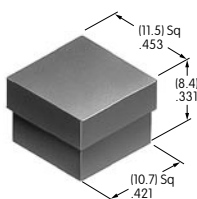

AT465
.453" Square Cap
Polycarbonate
Colors: A B C E F G H
Series: EB MB24 MB25