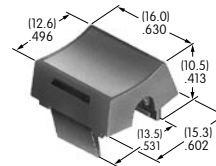

AT435
Screw-on Cap
 Brass with chrome plating
 Series: SB265

AT438
Design Rocker
 Polycarbonate
 Colors: B C D F G
 Series: MLW

AT442
.394" Diameter Snap-on Cap
 Polycarbonate
 Colors: A B C E F G H
 Series: DB EB M2B MB20 MB25