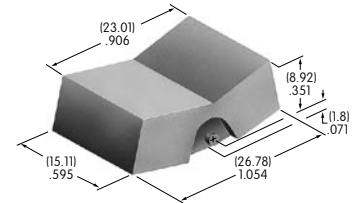

AT4148
.365" Wide Rocker
Polyamide
Colors: A B C E F G H
Series: M M2T P

AT4149
.365" Wide Paddle
Polyamide
Colors: A B C E F G H
Series: M M2T P

AT4150
.450" Wide Rocker
Polyamide
Colors: A B C E F G H
Series: M M2T

AT4151
.450" Wide Paddle
Polyamide
Colors: A B C E F G H
Series: M M2T

AT4152
Tubular Key
Brass with nickel plating
Series: CKL

AT4153
Flat Key
Brass with chrome plating
Series: CKL

AT4156
.595" Wide Rocker
Polyamide
Colors: A B C E F G H
Series: M P

AT4157
.595" Wide Paddle
Polyamide
Colors: A B C E F G H
Series: M P

AT4158
Square Cap for Bright LED
Polycarbonate
Colors: JC JD JF
Series: KB

AT4159
Rectangular Cap for Bright LED
Polycarbonate
Colors: JC JD JF
Series: KB

AT4160
Round Cap for Bright LED
Polycarbonate
Colors: JC JD JF
Series: KB

Color Codes: A Black B White C Red D Amber E Yellow F Green G Blue H Gray J Clear