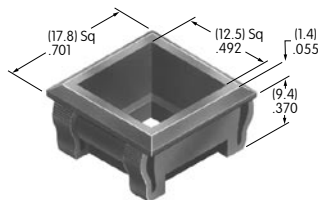

**AT542
Coupler**
PBT
Series: IS

**AT543
Support Bracket**
Steel with tin plating
Series: MRK

**AT546
Mounting Bracket
for Block Mounting**
Phosphor bronze with tin plating
Series: GB2

**AT547
Mounter for AT4140**
Polyamide
Color: A
Series: JB