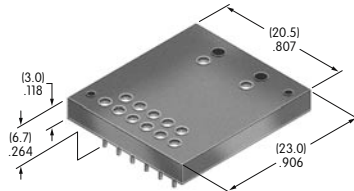

AT9704-02YC

Socket for Standard Size

Single & Bicolor SMARTSWITCH™

Base: Glass fiber reinforced PBT

Terminals: Brass/beryllium copper

Series: IS