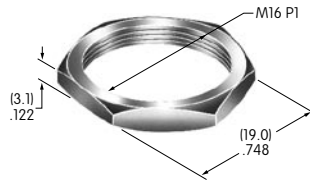

AT010s~ AT090s

AT016
16mm Hex Mounting Nut
Brass with nickel plating
Series: CKM

AT019
19mm Hex Mounting Nut
Brass with nickel plating
Series: CKL