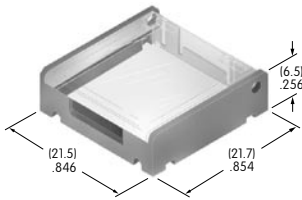

AT4137
Rectangular Cap
 PBT
 Colors: A B C
 Series: GB2

AT4139
Square Flat Cap
 Polycarbonate
 Colors: A B C H
 Series: JB

AT4140
Cap for Mounter AT547
 Polycarbonate
 Colors: A B C H
 Series: JB

AT4141
Protective Guard
 Cover: Polycarbonate
 Base: GFR polyamide
 Series: UB2