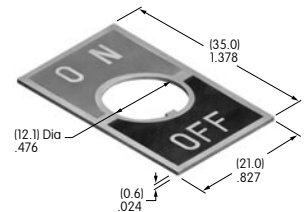

AT215
ON-OFF Plate for 12mm
Threaded Bushing
Aluminum
Colors: Red & black enamel
Series: M P S