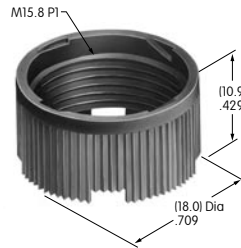

AT092
Knurled Mounting Nut
Polyphenylene oxide
Series: YB