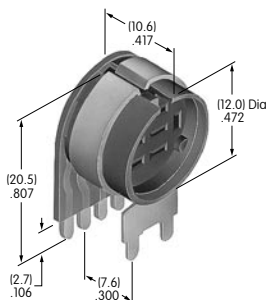

AT074
Mounting Nut for LB Panel Seal
 Brass with chromate
 Series: LB

AT075
O-ring for LB Panel Seal
 Nitrile butadiene rubber
 Series: LB

AT077
Single Pole Right Angle PC Adaptor
 Glass fiber reinforced polyamide
 Series: KB