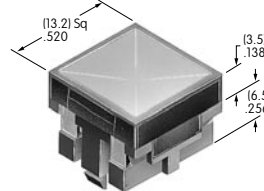

AT4128
Round Cap for Super Bright LED
 Polycarbonate
 Colors: JB
 Series: LB

AT4129
Square Cap for Super Bright LED
 Polycarbonate
 Colors: JB
 Series: LB

AT4130
Rectangular Cap for Super Bright LED
 Polycarbonate
 Colors: JB
 Series: LB