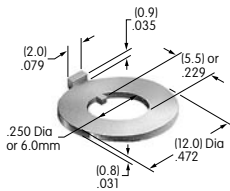

AT503 (M-metric H-inch)
Hex Face Nut
 Brass with chrome plating
 Series: M P S SB WB WT

AT504M
Knurled Face Nut
 Brass with chrome plating
 Series: M P S SB WB WT

Color Codes: A Black B White C Red D Amber E Yellow F Green G Blue H Gray J Clear

AT506M
Locking Ring
 Steel with zinc/chromate
 Series: M MB20 P SB

AT507 (M-metric H-inch)
Locking Ring
 Steel with zinc/chromate
 Series: D2 DB EB M MB20
 MB24 MB25 MR P

AT508
Internal Tooth Lockwasher
 Steel with zinc/chromate
 Series: M P S SB SK
 TL WB WT