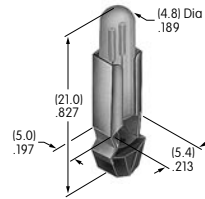

AT607
Incandescent Lamp
Volts: 5 12
Series: LB
T-1 Bi-pin