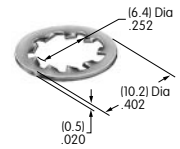

AT509
Internal Tooth Lockwasher
Steel with zinc/chromate
Series: D2 DB EB FR01 M
MR P S SB MB25