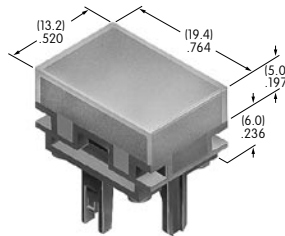

AT4177
Rectangular Cap for Bright LED
Polycarbonate
Colors: JB JC JD JF
Series: LB