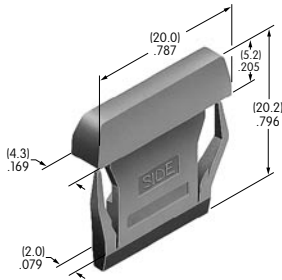

AT496
.295" Diameter Cap
Polyamide
Colors: A B C
Series: AB BB FB M2B MB24

AT497
End Barrier
Polyamide
Color: A
Series: LB