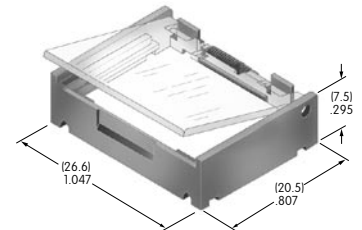

AT4172
Spring Loaded
Protective Guard
Cover: Polycarbonate
Base: Polyamide
Coil spring: Stainless steel
Series: LB UB