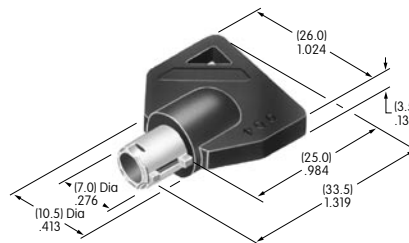

AT4146
Tubular Key
Brass with nickel plating
ABS handle
Color: A
Series: CKM