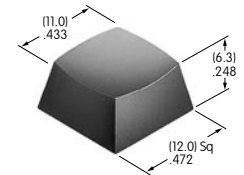

AT4059
Flat Cap
Polycarbonate
Colors: A B C E F G H
Series: JB