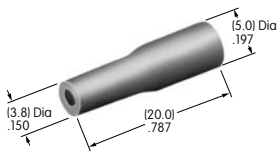

AT110
Socket Wrench
Brass
Series: HB

AT107
Lamp Extractor
Polyvinyl chloride
Series: KB LW MLW YB