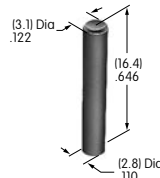

AT460
Cap for Color Capped Cone Toggle
Polyethylene
Colors: A B C E F G
Series: M