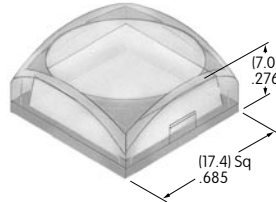

AT3080
17.4mm Sculptured Cap
with Lens/Diffuser
Polycarbonate
Colors: JB
Series: KP