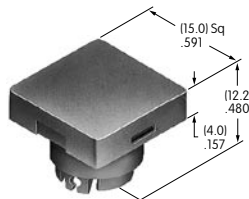

AT3000s

AT3001
Square Solid Cap
Polycarbonate
Colors: BB CB EB FB GB
Series: YB