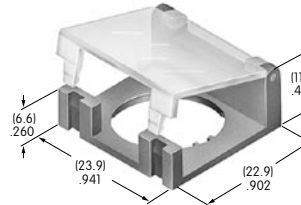

AT4072
Protective Guard
Lid: Polycarbonate
Base: Glass fiber reinforced polycarbonate
Series: YB