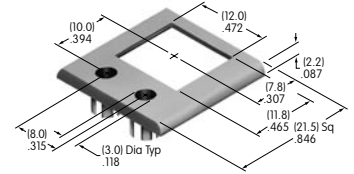

AT212
Bezel with 2 AT617 LEDs
Polycarbonate
Color: A
Series: EB M MB24 MB25