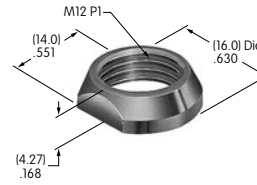

AT050
Knurled Nut
Brass with nickel plating
Series: SB40

AT055
Crossover Guard
Polypropylene
Series: KB

AT056
Dress Cap Nut
Brass with chrome plating
Series: M P S

AT056T
Threaded Through Dress Nut
Brass with chrome plating
Series: M P S