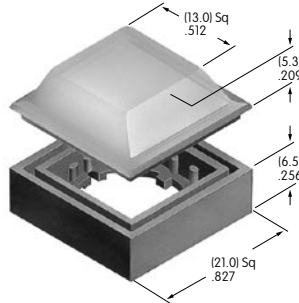

AT494
Protective Guard
 Cover: Polycarbonate
 Base: Polyamide
 Series: KB

AT495
Dust Cover
 Lid: Polyvinyl chloride
 Base: Polyamide
 Series: KB

AT496
.295" Diameter Cap
 Polyamide
 Colors: A B C
 Series: AB BB FB M2B MB24