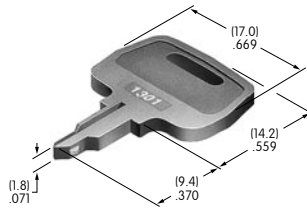

AT4080
Actuator Key
 Brass alloy with bright nickel plating
 Antistatic ABS resin handle
 Color: A
 Series: SK

AT4081

Actuator Key
Zinc alloy with chrome plating
Series: SK

AT4082

Actuator Key
Zinc alloy with chrome plating
Series: SK