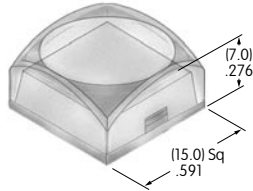

AT3079
15mm Sculptured Cap
with Lens/Diffuser
Polycarbonate
Colors: JB
Series: KP