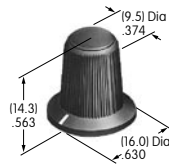

AT4094

Actuator Key
Polyacetal
Color: A
Series: SK

AT4100s

AT4103

Small Color Tipped Knob
Polyester with polyamide tip
Base Color: A
Tip Colors: A B C E F G H
Series: FR MR

AT4104

Large Color Tipped Knob
Polyester with polyamide tip
Base Color: A
Tip Colors: A B C E F G H
Series: FR MR