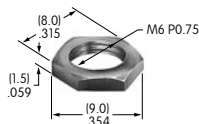

AT506M
Locking Ring
 Steel with zinc/chromate
 Series: M MB20 P SB

AT507 (M-metric H-inch)
Locking Ring
 Steel with zinc/chromate
 Series: D2 DB EB M MB20
 MB24 MB25 MR P

AT508
Internal Tooth Lockwasher
 Steel with zinc/chromate
 Series: M P S SB SK
 TL WB WT

AT509
Internal Tooth Lockwasher
 Steel with zinc/chromate
 Series: D2 DB EB FR01 M
 MR P S SB MB25

AT511 (M-metric H-inch)
Knurled Cap Nut
 Brass with chrome plating
 Series: EB M MB20 MB24 P

AT512 (M-metric H-inch)
Conical Nut
 Brass with chrome plating
 Series: EB MB20

AT512C (M-metric H-inch)
Conical Nut
 Brass with chrome plating
 Series: EB MB20

AT513H
Hex Nut
 Brass with nickel plating
 Series: M MB20 MB24

AT513M
Hex Nut
 Brass with nickel plating
 Series: B D2 DB EB FR01 M
 MB20 MB25 MR P