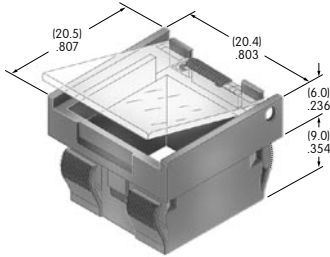

AT4173
Spring Loaded Protective Guard
Cover: Polycarbonate
Base: Polyamide
Coil spring: Stainless steel
Series: UB