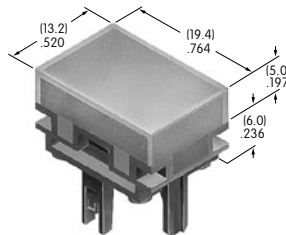

AT4027
Rectangular Colored Insert Cap
Polycarbonate
Colors: JB JC JE JF JG
Series: LB