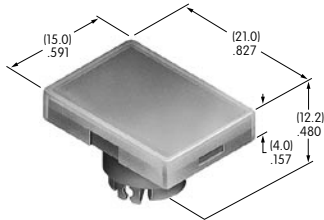

AT3006
Rectangular Cap for Bright LED & Bicolor
Polycarbonate
Colors: JB JC JD JF
Series: YB