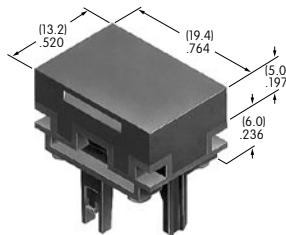

AT4026
Rectangular Solid Colored Cap
Polycarbonate
Colors: BJ CJ EJ FJ GJ
Series: LB