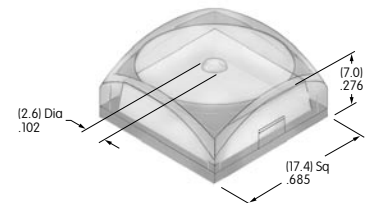

AT3088
17.4mm Home Key Cap
with Lens/Diffuser
Polycarbonate
Colors: JB
Series: KP