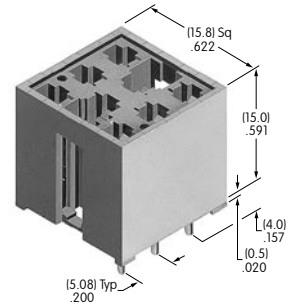

AT711
Single Pole
Straight PC Adaptor
 Glass fiber reinforced polyamide
 Series: LB

AT712
Double Pole
Straight PC Adaptor
 Glass fiber reinforced polyamide
 Series: LB

AT2100s

AT2107
Bezel
 Polyamide
 Colors: A B C E F G H
 Series: M M2100