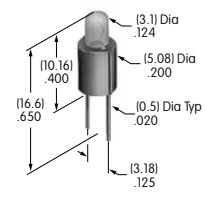

AT600s

AT602
Incandescent Lamp
Volts: 6 12 18 24 28
Series: LW MLW
T-1 1/2 Pilot Slide Base

AT602N
Neon Lamp
Volts: 110
Series: LW MLW
T-1 1/2 Pilot Slide Base

AT607
Incandescent Lamp
Volts: 5 12
Series: LB
T-1 Bi-pin

AT607N
Neon Lamp
Volts: 110
Series: LB
T-1 Bi-pin

AT611
Incandescent Lamp
Volts: 5 12
Series: KB YB
T-1 Bi-pin

AT615
Neon Lamp
Volts: 110
Series: KB
T-1 Bi-pin

AT617
Single Element LED
Colors: C E F
Used for AT212 Bezel

AT618
Single Element LED
Colors: C E F
Used for AT213 Bezel

AT621
6-element Bicolor LED
Colors: CF
Series: YB
T-1 1/2 Bi-pin

AT622
Double Element LED
Colors: C E F
Series: MLW
T-1 3/4 Pilot Slide Base

Color: Red

Colors: Yellow Green

Color Codes: A Black B White C Red D Amber E Yellow F Green G Blue H Gray J Clear