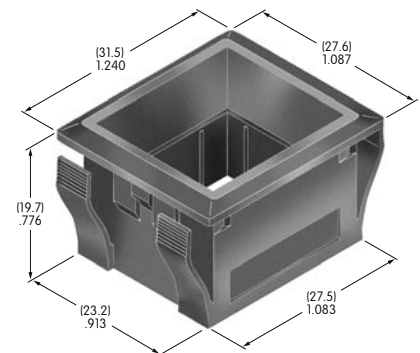

**AT548
Panel Mount Housing**
Polyamide
Series: IS