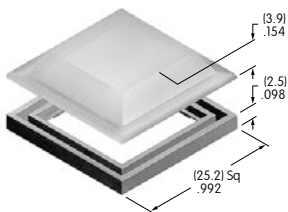

AT4145
Square Dust Cover
Lid: PVC
Gasket: Polyethylene
Series: UB2