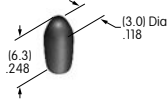

AT4063
.157" Diameter Slip-on Cap
 Polyamide
 Colors: A B C
 Series: GB G3B

Color Codes: A Black B White C Red D Amber E Yellow F Green G Blue H Gray J Clear

AT4064
.248" Bat Lever Cap
 Polyvinyl chloride
 Colors: A B C
 Series: A B