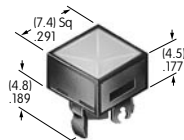

AT4031
Square Cap for Bright & Super Bright LED
Polycarbonate
Colors: JB
Series: HB