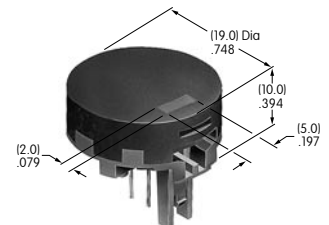

AT4016

Round Spot Illuminated Cap
Polycarbonate
Cap Colors: A B C F
LED Colors: C D F CF
Series: LB