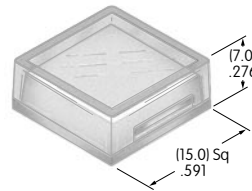

AT3085
17.4mm Flat Cap
with Lens/Diffuser
Polycarbonate
Colors: JB
Series: KP