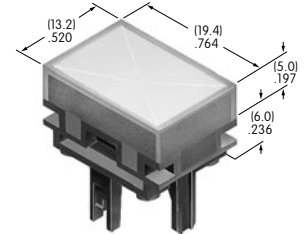

AT4128
Round Cap for Super Bright LED
 Polycarbonate
 Colors: JB
 Series: LB

AT4129
Square Cap for Super Bright LED
 Polycarbonate
 Colors: JB
 Series: LB

AT4130
Rectangular Cap for Super Bright LED
 Polycarbonate
 Colors: JB
 Series: LB