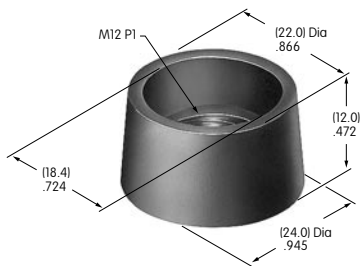

AT454
Round Insert
Polycarbonate
Colors: A B C F G H
Series: MB20 SCB
Used with Screw Adaptor AT080

AT455
Round Shroud
Polycarbonate
Colors: A B H
Series: MB20 SCB