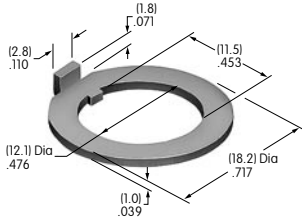

AT506M
Locking Ring
 Steel with zinc/chromate
 Series: M MB20 P SB

AT507 (M-metric H-inch)
Locking Ring
 Steel with zinc/chromate
 Series: D2 DB EB M MB20
 MB24 MB25 MR P

AT508
Internal Tooth Lockwasher
 Steel with zinc/chromate
 Series: M P S SB SK
 TL WB WT