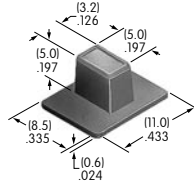

AT4065
Slide Cap
Polycarbonate
Cap Color: A
Window: C E F
Series: SS