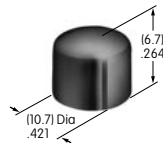

AT438
Design Rocker
Polycarbonate
Colors: B C D F G
Series: MLW