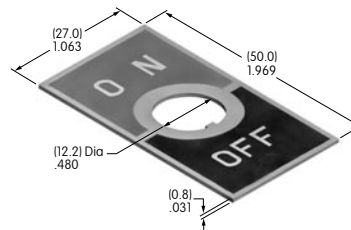

AT202
ON-OFF Plate for
12mm Threaded Bushing
Aluminum
Colors: Red & black enamel
Series: M P S

AT204
Bezel
Polycarbonate
Colors: A B C D E F G H
Series: MLW