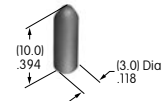

AT4000s

AT4001

Square Dust Cover
Lid: Polyvinyl chloride
Gasket: Polyethylene
Series: LB UB

AT4002

Round Dust Cover
Lid: Polyvinyl chloride
Gasket: Polyethylene
Series: LB

AT4003

.394" Bat Lever Cap
Polyvinyl chloride
Colors: A B C
Series: A B