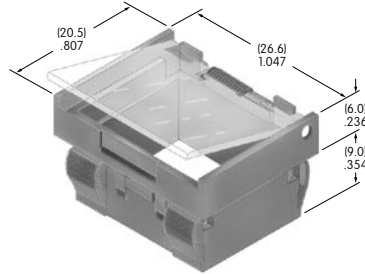

AT4174
Spring Loaded Protective Guard
Cover: Polycarbonate
Base: Polyamide
Coil spring: Stainless steel
Series: UB