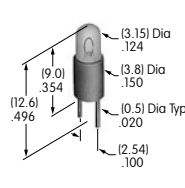

AT602N
Neon Lamp
 Volts: 110
 Series: LW MLW
 T-1 1/2 Pilot Slide Base

AT607
Incandescent Lamp
 Volts: 5 12
 Series: LB
 T-1 Bi-pin

AT607N
Neon Lamp
 Volts: 110
 Series: LB
 T-1 Bi-pin

AT611
Incandescent Lamp
 Volts: 5 12
 Series: KB YB
 T-1 Bi-pin