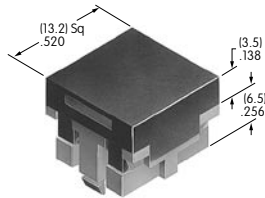

AT485
Square Solid Colored Cap
Polycarbonate
Colors: A BB CB CC EB
FB FF GB GG
Series: KB