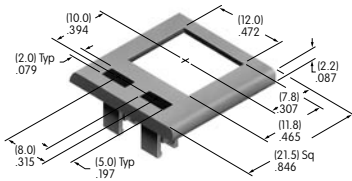

AT213
Bezel with 2 AT618 LEDs
Polycarbonate
Color: A
Series: EB M MB24 MB25