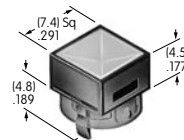

AT4033
Square Indicator Cap
Polycarbonate
Colors: JB
Series: HB