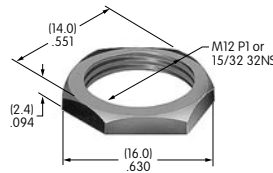

AT504M
Knurled Face Nut
Brass with chrome plating
Series: M P S SB WB WT