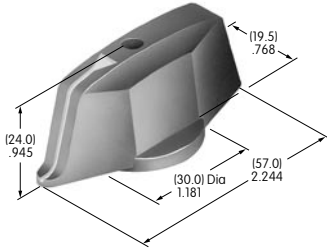

AT431
Large Rotary Knob
Phenolic resin
Color: A
Series: HS PS TS