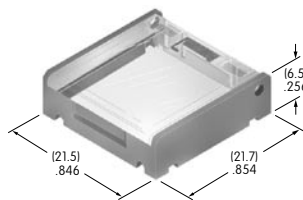

AT4143
End Barrier
Polyamide
Color: A
Series: UB2