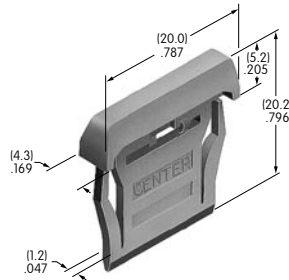

AT498
Center Barrier
Polyamide
Color: A
Series: LB