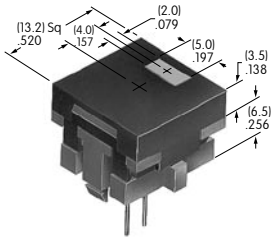

AT480
Square Spot Illuminated Cap
Polycarbonate
Cap Colors: A B C F
LED Colors: C D F CF
Series: LB

AT484
Square Nonilluminated Cap
Polycarbonate
Colors: A B C E F G H
Series: LB