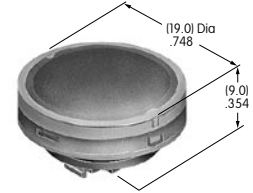

AT4162
Square Cap
for Bright LED
Polycarbonate
Colors: JB JC JD JF
Series: LB

AT4163
Rectangular Cap
for Bright LED
Polycarbonate
Colors: JB JC JD JF
Series: LB

AT4164
Round Cap
for Bright LED
Polycarbonate
Colors: JB JC JD JF
Series: LB

AT4165
Round Cap
for Bright LED
Polycarbonate
Colors: JB JC JD JF
Series: LB Panel Seal

AT4166
Square Cap
for Bright LED
Polycarbonate
Colors: CB DB FB
Series: HB

AT4167
Round Cap
for Bright LED
Polycarbonate
Colors: CB DB FB
Series: HB

AT4168
Square Indicator Cap
for Bright LED
Polycarbonate
Colors: CB DB FB
Series: HB

AT4169
Round Indicator Cap
for Bright LED
Polycarbonate
Colors: CB DB FB
Series: HB

AT4170
Spring Loaded
Protective Guard
Cover: Polycarbonate
Base: Polyamide
Coil spring: Stainless steel
Series: UB2

AT4171
Spring Loaded
Protective Guard
Cover: Polycarbonate
Base: Polyamide
Coil spring: Stainless steel
Series: LB UB

AT4172
Spring Loaded
Protective Guard
Cover: Polycarbonate
Base: Polyamide
Coil spring: Stainless steel
Series: LB UB

Color Codes: A Black B White C Red D Amber E Yellow F Green G Blue H Gray J Clear