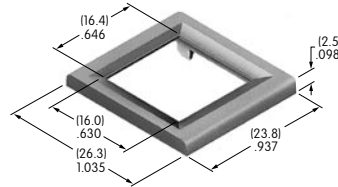

AT9000s

AT9201

Bezel

Polycarbonate

Colors: A B C D E F G H

Series: MLW