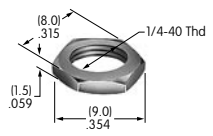

AT513H
Hex Nut
Brass with nickel plating
Series: M MB20 MB24