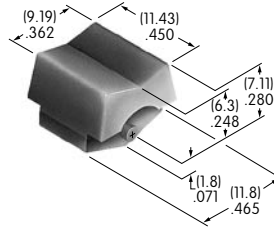

AT4151
.450" Wide Paddle
Polyamide
Colors: A B C E F G H
Series: M M2T