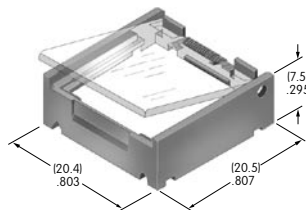

AT4171
Spring Loaded
Protective Guard
Cover: Polycarbonate
Base: Polyamide
Coil spring: Stainless steel
Series: LB UB