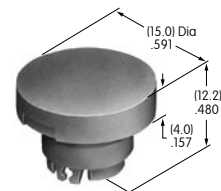

AT3002
Round Solid Cap
Polycarbonate
Colors: BB CB EB FB GB
Series: YB