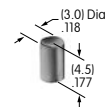

AT445
Cap for Color Tipped Cone Toggle
Polycarbonate
Colors: A B C E F G
Series: M