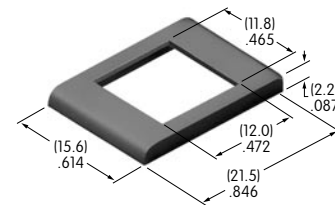

AT711
Single Pole
Straight PC Adaptor
 Glass fiber reinforced polyamide
 Series: LB

AT712
Double Pole
Straight PC Adaptor
 Glass fiber reinforced polyamide
 Series: LB

AT2100s

AT2107
Bezel
 Polyamide
 Colors: A B C E F G H
 Series: M M2100