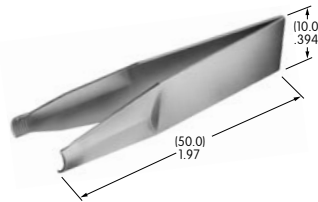

AT200s

AT201
ON-OFF Plate for
12mm Threaded Bushing
Brass with nickel plating
Series: M P S

AT202
ON-OFF Plate for
12mm Threaded Bushing
Aluminum
Colors: Red & black enamel
Series: M P S

AT204
Bezel
Polycarbonate
Colors: A B C D E F G H
Series: MLW

AT206
Bezel
Polycarbonate
Colors: A B C D E F G H
Series: LW

AT207
Bezel
Polycarbonate
Colors: A B C E F G H
Series: EB MB24 MB25

AT208
Bezel with AT070 LED
Polycarbonate
Color: A
Series: EB M MB24 MB25

AT209
ON-OFF Plate for 6mm
Threaded Bushing
Brass with nickel plating
Series: M P

Color Codes: A Black B White C Red D Amber E Yellow F Green G Blue H Gray J Clear