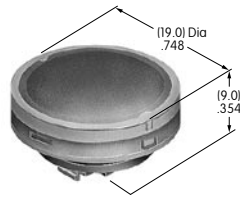

AT4055
Round Colored Insert Cap
 Polycarbonate
 Colors: JB JC JE JF JG
 Series: LB Panel Seal

AT4057
Protective Guard
 Polycarbonate
 Series: LB

AT4058
Sculptured Cap
 Polyamide
 Colors: A B C E F G H
 Series: JB