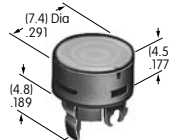

AT4032
Round Cap for Bright & Super Bright LED
Polycarbonate
Colors: JB
Series: HB