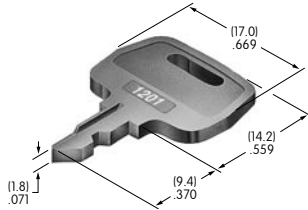

AT4081

Actuator Key
Zinc alloy with chrome plating
Series: SK