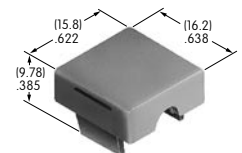

AT429
Indicator Cap
Polycarbonate
Colors: B C D E F G
Series: P01