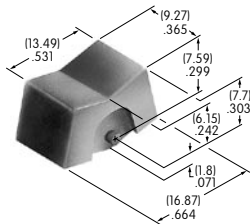

Color Codes: A Black B White C Red D Amber E Yellow F Green G Blue H Gray J Clear

AT4148
.365" Wide Rocker
 Polyamide
 Colors: A B C E F G H
 Series: M M2T P

AT4149
.365" Wide Paddle
 Polyamide
 Colors: A B C E F G H
 Series: M M2T P