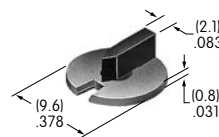

AT4180
Snap-on Knob
 Polyamide
 Knob: Black
 Flange: Transparent brown
 Series: FR01

AT9000s

AT9201

Bezel

Polycarbonate

Colors: A B C D E F G H

Series: MLW

AT9410