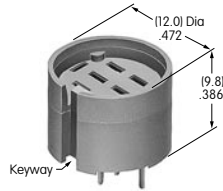

AT700s

AT701
Single Pole
Straight PC Adaptor
Glass fiber reinforced polyamide
Series: KB