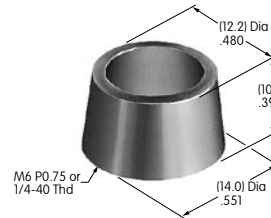

AT512C (M-metric H-inch)
Conical Nut
Brass with chrome plating
Series: EB MB20