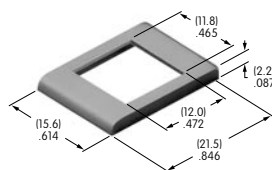

AT200s

AT201
ON-OFF Plate for
12mm Threaded Bushing
Brass with nickel plating
Series: M P S

AT202
ON-OFF Plate for
12mm Threaded Bushing
Aluminum
Colors: Red & black enamel
Series: M P S

AT204
Bezel
Polycarbonate
Colors: A B C D E F G H
Series: MLW

AT206
Bezel
Polycarbonate
Colors: A B C D E F G H
Series: LW

AT207
Bezel
Polycarbonate
Colors: A B C E F G H
Series: EB MB24 MB25

AT208
Bezel with AT070 LED
Polycarbonate
Color: A
Series: EB M MB24 MB25

AT209
ON-OFF Plate for 6mm
Threaded Bushing
Brass with nickel plating
Series: M P

Color Codes: A Black B White C Red D Amber E Yellow F Green G Blue H Gray J Clear