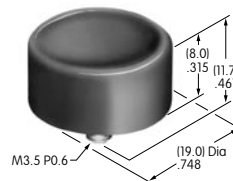

AT412
.748" Diameter Screw-on Cap
Polystyrene
Colors: A B C F
Series: MB20 SCB WB