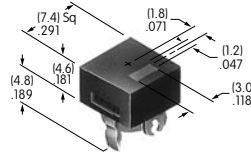

AT4055
Round Colored Insert Cap
Polycarbonate
Colors: JB JC JE JF JG
Series: LB Panel Seal

AT4057
Protective Guard
Polycarbonate
Series: LB

AT4058
Sculptured Cap
Polyamide
Colors: A B C E F G H
Series: JB

AT4059
Flat Cap
Polycarbonate
Colors: A B C E F G H
Series: JB

AT4060
Clear Cap with Colored Diffuser
Polycarbonate
Colors: JB JC JE JF
Series: JB

AT4062
Rocker
Polyamide
Colors: A B C
Series: G

AT4063
.157" Diameter Slip-on Cap
Polyamide
Colors: A B C
Series: GB G3B

Color Codes: A Black B White C Red D Amber E Yellow F Green G Blue H Gray J Clear