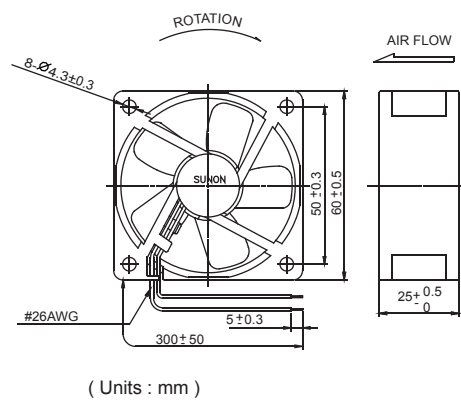

60x60x25 mm

13.8 CFM

 HA60251V4-0000-999	Bearing	Rating Voltage (VDC)	Power Current (mA)	Power Consumption (WATTS)	Speed (RPM)	Air Flow (CFM)	Static Pressure (Inch-H ₂ O)	Noise (dBA)	Weight (g)	Curve
	● VAPO	12	60	0.7	2500	13.8	0.04	13.8	41.5	1