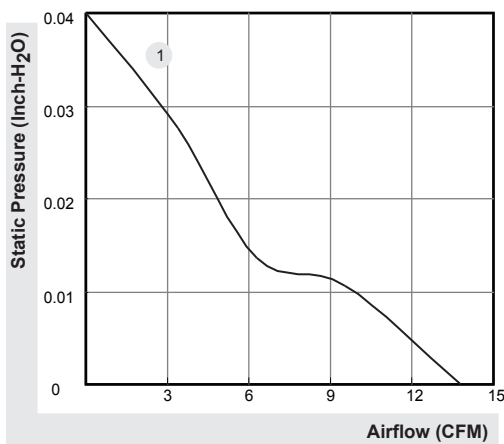

60x60x25 mm

13.8 CFM

 HA60251V4-0000-999	Bearing	Rating Voltage (VDC)	Power Current (mA)	Power Consumption (WATTS)	Speed (RPM)	Air Flow (CFM)	Static Pressure (Inch-H ₂ O)	Noise (dBA)	Weight (g)	Curve
	● VAPO	12	60	0.7	2500	13.8	0.04	13.8	41.5	1