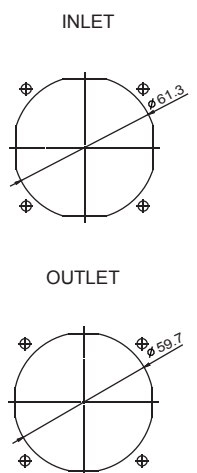

60x60x25 mm

13.8 CFM

 HA60251V4-0000-999	Bearing	Rating Voltage (VDC)	Power Current (mA)	Power Consumption (WATTS)	Speed (RPM)	Air Flow (CFM)	Static Pressure (Inch-H ₂ O)	Noise (dBA)	Weight (g)	Curve
	● VAPO	12	60	0.7	2500	13.8	0.04	13.8	41.5	1