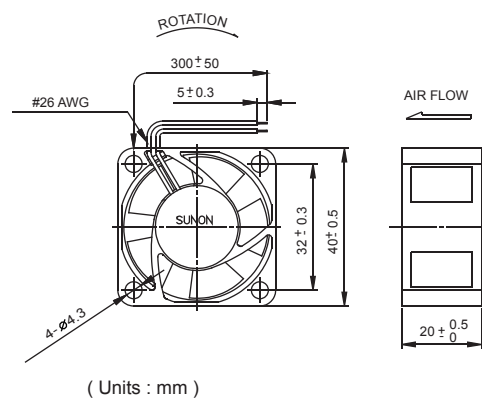

## 40x40x20 mm

## 5.5 CFM

 HA40201V4-0000-999	Bearing	Rating Voltage (VDC)	Power Current (mA)	Power Consumption (WATTS)	Speed (RPM)	Air Flow (CFM)	Static Pressure (Inch-H <sub>2</sub> O)	Noise (dBA)	Weight (g)	Curve
	● VAPO	12	45	0.6	4700	5.5	0.08	12.8	30.6	1