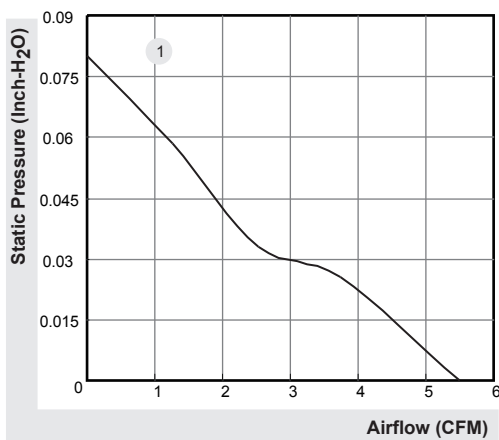

## 40x40x20 mm

## 5.5 CFM

 HA40201V4-0000-999	Bearing	Rating Voltage (VDC)	Power Current (mA)	Power Consumption (WATTS)	Speed (RPM)	Air Flow (CFM)	Static Pressure (Inch-H <sub>2</sub> O)	Noise (dBA)	Weight (g)	Curve
	● VAPO	12	45	0.6	4700	5.5	0.08	12.8	30.6	1