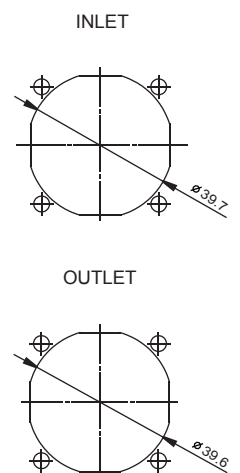

## 40x40x20 mm

## 5.5 CFM

 HA40201V4-0000-999	Bearing	Rating Voltage (VDC)	Power Current (mA)	Power Consumption (WATTS)	Speed (RPM)	Air Flow (CFM)	Static Pressure (Inch-H <sub>2</sub> O)	Noise (dBA)	Weight (g)	Curve
	● VAPO	12	45	0.6	4700	5.5	0.08	12.8	30.6	1