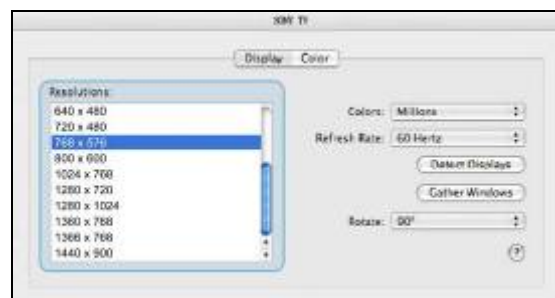

GRANDTEC ELECTRONIC CORP.

8F, NO.268, LIAN CHENG RD., CHUNG HO CITY, TAIPEI HSIEN 235, TAIWAN, R.O.C.

Tel: +886-2-8227 3588

Fax: +886-2-8227 3589 / 8227 3599

E-Mail: grand@grand.com.tw

Web Site: www.grand.com.tw

2. FEATURE

- Compatible with **Windows 7 (32bit & 64bit), Vista (32bit & 64bit) and XP (32bit).**
- **Completely new architecture to support Vista Aero (32bit).**
- Compatible with **Mac OS X Tiger 10.4.11/ Mac OS X Leopard 10.5.5** or above.
- Easily connect monitors to one PC through USB 2.0.
  - Windows OS: Up to 6 monitors.
  - Mac OS: Up to 4 monitors.
- HDMI output supports both video and audio signals.

  NOTE: If you use multiple HD Cinema Pro, you can only select one of the display devices for sound output.
- Supports VGA output with audio output.
- Supports high resolution
  - HDMI Out: up to 1080p
  - VGA Out: up to 1920 x 1080
- Supports 2 USB 2.0 ports for connecting to USB pen driver (USB HUB function).
- Dimensions: 116.5(L) x 82(W) x 25(H) mm.
- Bundled Software:
  - Supports Distinct, Extended and Mirror Modes
  - Supports screen resolution and color quality adjustment in extended mode.
  - Allows you to rotate the screen on the add-on monitor by 90, 180 or 270 degrees
  - Supports online update automatically.
  - The software has been awarded Microsoft Windows Certification (Windows 7/ Vista/ XP).
  - **Sound Effects** like 10-band Equalizer and 27 environment effects can enrich user's audio experience and enjoyment.

MAC OS