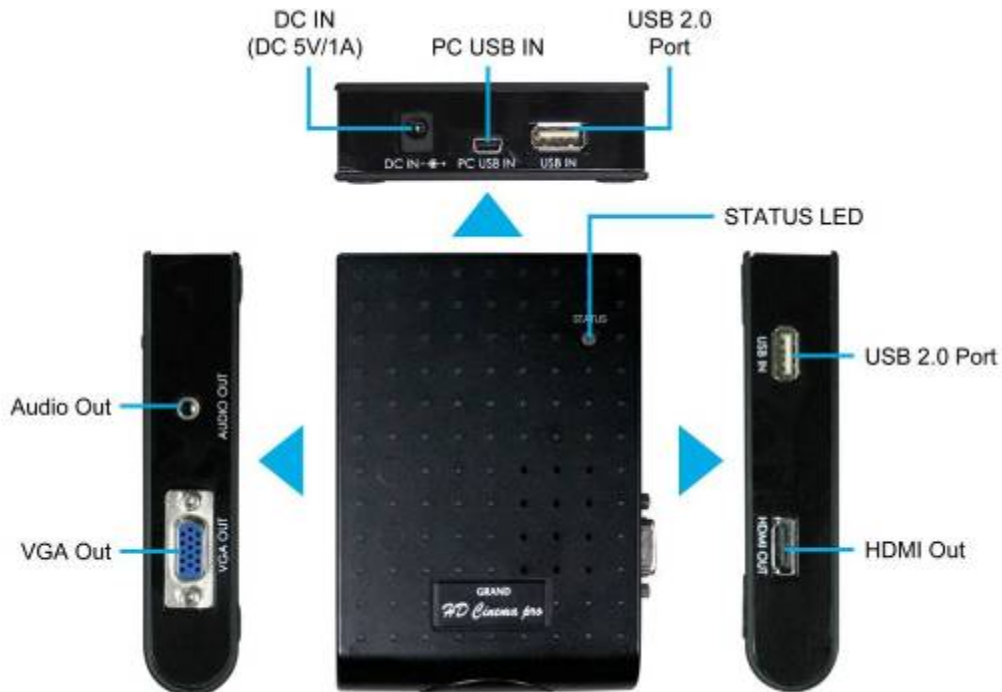

NOTE: If you use multiple HD Cinema Pro, you can only select one of the display devices for sound output.
- Supports VGA output with audio output.
- Supports high resolution
 - HDMI Out: up to 1080p
 - VGA Out: up to 1920 x 1080
- Supports 2 USB 2.0 ports for connecting to USB pen driver (USB HUB function).
- Dimensions: 116.5(L) x 82(W) x 25(H) mm.
- Bundled Software:
 - Supports Distinct, Extended and Mirror Modes
 - Supports screen resolution and color quality adjustment in extended mode.
 - Allows you to rotate the screen on the add-on monitor by 90, 180 or 270 degrees
 - Supports online update automatically.
 - The software has been awarded Microsoft Windows Certification (Windows 7/ Vista/ XP).
 - **Sound Effects** like 10-band Equalizer and 27 environment effects can enrich user's audio experience and enjoyment.

NOTE: When connecting more HD Cinema Pro to a computer, a system with higher CPU performance is recommend.

4. CONNECTION

5. PACKAGE CONTENTS

- HD Cinema Pro
- USB Cable
- Power Adapter (DC 5V/ 1A)
- Driver CD