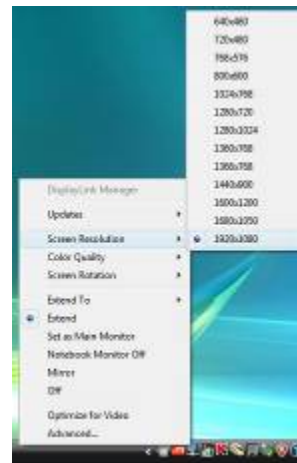

Windows Vista