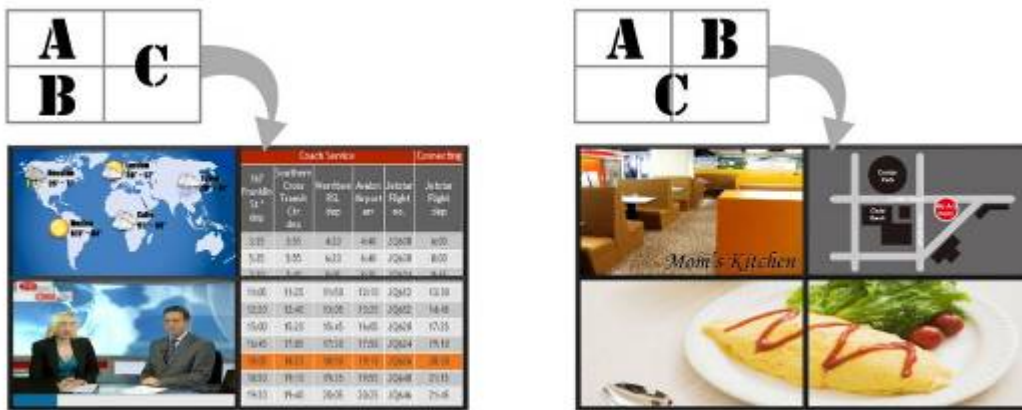

- **Distinct Mode + Extended Mode**