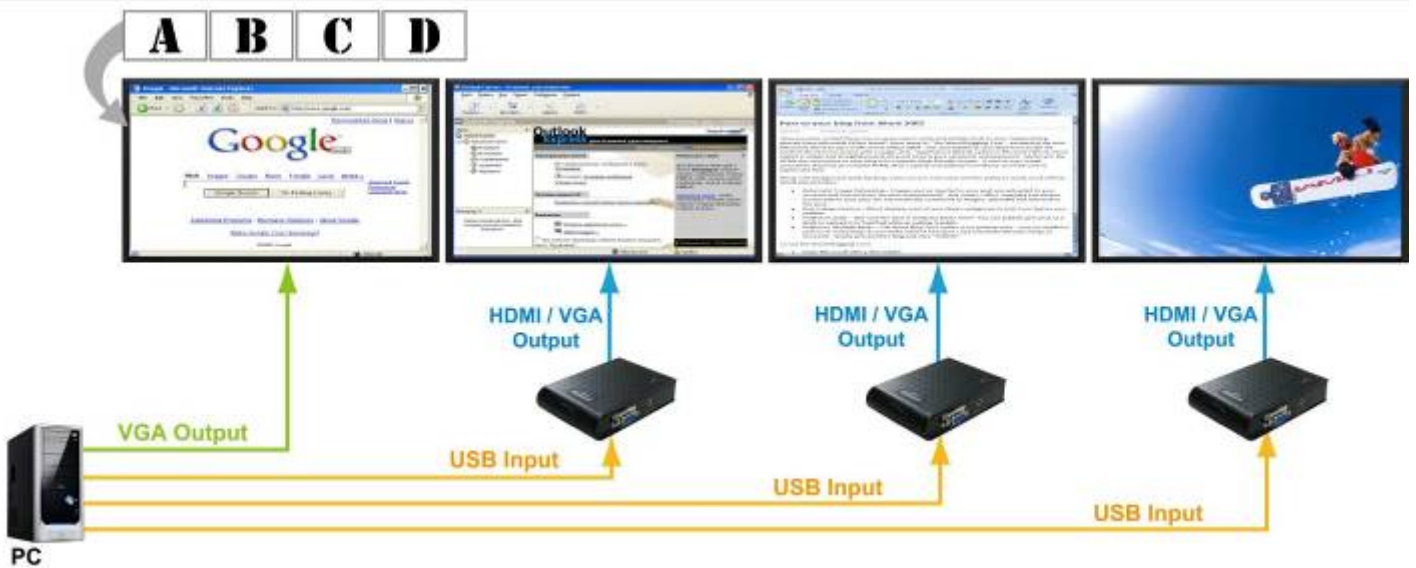

- **Distinct Mode:** Play different contents on screens.
  You can view numerous programs (surf website, send email, word processing and enjoy videos) simultaneously, and you can select one of the display devices for sound output.