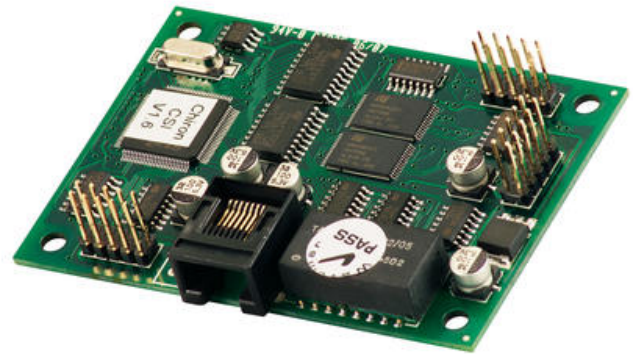

secvest.®

FU8020

Secvest 2WAY ISDN Module

The ISDN module is an optional add-on module for the Secvest 2WAY. It sends voice texts and control center protocols via ISDN telephone lines. In addition to the integrated analog dialling unit, a Secvest with an ISDN-Modul thus avails of a second, digital telephone output.

The ISDN module is a small, powerful board. It can be quickly and easily plugged into the Secvest 2WAY. In order to send voice messages or (control center) protocols to a control center or a private telephone extension, the ISDN modul only has to be connected to an ISDN connection. In the event of an alarm, the Secvest with an ISDN module can make a call both via PSTN (analog) and via ISDN (digital).

Product highlights:

- Transfers voice texts and protocols
- For properties with ISDN connections
- Easy to install and to upgrade
-
-

secvest.®

FU8020

Secvest 2WAY ISDN Module

Technical Data

Connector jack	RJ45	interface	S0
Connection	ISDN basic connection		