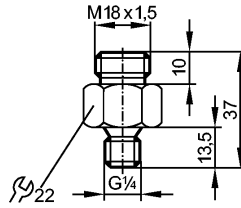

E40099

Accessories

Made in Germany

Product characteristics

M18 x 1.5 - G 1/4

Adapter

Insertion depth of the probe of SID, SFD, TN:

13.5 mm

Environment

Pressure rating [bar] 300

Mechanical data

Housing materials stainless steel 316L / 1.4404

Weight [kg] 0.058

Accessories

Accessories (included) sealing (AFM)