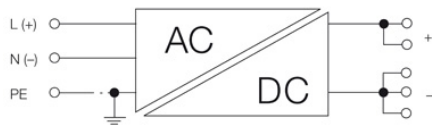

Data sheet

PRO-M
CP M SNT 500W 24V 20A

Weidmüller Interface GmbH & Co. KG
Klingenbergstraße 16
D-32758 Detmold
Germany
Fon: +49 5231 14-0
Fax: +49 5231 14-292083
www.weidmueller.com

Drawings

Electric symbol

With DC connection, note polarity