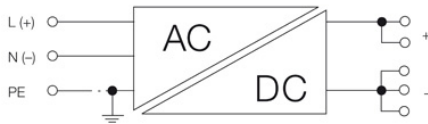

Data sheet

PRO-M
CP M SNT 250W 24V 10A

Weidmüller Interface GmbH & Co. KG
Klingenbergstraße 16
D-32758 Detmold
Germany
Fon: +49 5231 14-0
Fax: +49 5231 14-292083
www.weidmueller.com

Drawings

Electric symbol

With DC connection, note polarity