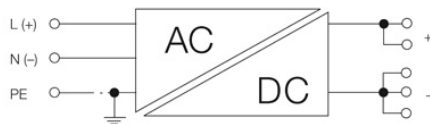

Data sheet

PRO-M
CP M SNT 120W 24V 5A

Weidmüller Interface GmbH & Co. KG
Klingenbergstraße 16
D-32758 Detmold
Germany
Fon: +49 5231 14-0
Fax: +49 5231 14-292083
www.weidmueller.com

Drawings

Electric symbol

With DC connection, note polarity