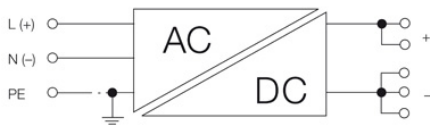

Data sheet

PRO-M
CP M SNT 1000W 24V 40A

Weidmüller Interface GmbH & Co. KG
Klingenbergstraße 16
D-32758 Detmold
Germany
Fon: +49 5231 14-0
Fax: +49 5231 14-292083
www.weidmueller.com

Drawings

Electric symbol

With DC connection, note polarity