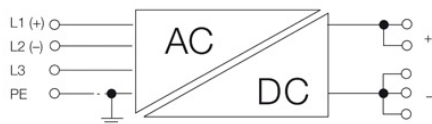

Data sheet

**PRO-M
CP M SNT3 500W 24V 20A**

Weidmüller Interface GmbH & Co. KG
Klingenbergstraße 16
D-32758 Detmold
Germany
Fon: +49 5231 14-0
Fax: +49 5231 14-292083
www.weidmueller.com

Drawings

Electric symbol

With DC connection, note polarity
Two-phase operation also possible