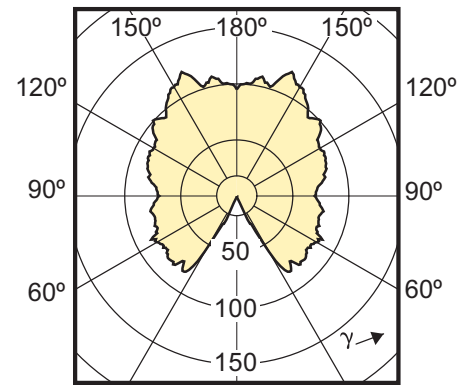

Light technical

(cd/1000lm) 0°

5.5-40W A60 E27 /865

(cd/1000lm) 0°

ND 6.5-40 W A60 CL WW 2700 K

(cd/1000lm) 0°

ND 9.5-60 W A60 CL WW 2700 K

Electrical Characteristics