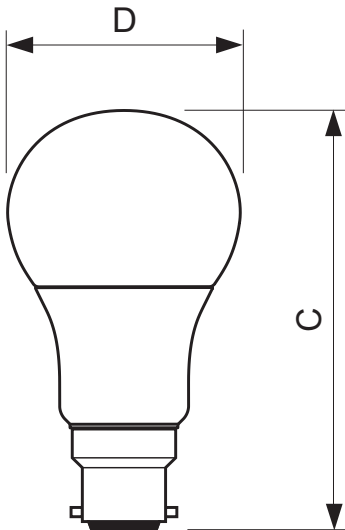

CorePro LEDbulb 13.5-100W B22 827

Product	C (Norm)	D (Norm)
LED 13.5-100W B22 827	108	60
LED 11-75W B22 827	108	60
LED 9-60W B22 827	108	60
LED 6-40W B22 827	108	60
LED ND 9.5-60W B22 A60 CL	110	60