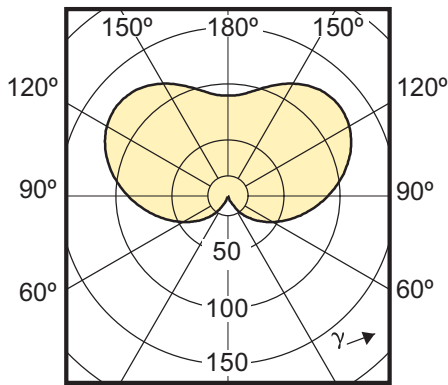

Light technical

(cd/1000lm) 0°

2.7-25W E14 B39 /827 FR