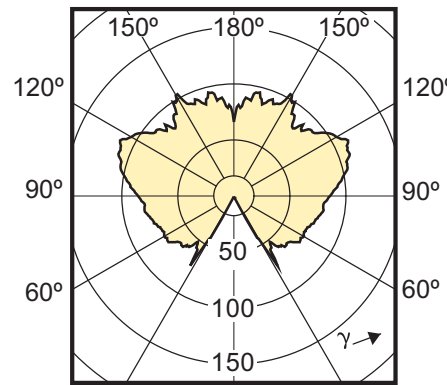

(cd/1000lm) 0°

ND 4-25W E14 2700K B35 CL