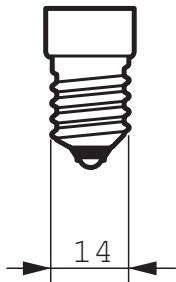

Order code	Full product name	Cap-Base	Bulb	Bulb Finish	Rated Lifetime (hours)
929001205802	CorePro LEDcandle ND 5.5-40W E14 840 B35 FR	E14	B35	Frosted	15000 hr

Installation diagrams

E14

Light Technical Characteristics

Order code	Full product name	Color Code	Luminous Flux	Color rendering index	Color Temperature	Rated Luminous Flux	LLMF - end nominal lifetime
929000274102	CorePro LEDcandle 2.7-25W E14 827 B39 FR	827	250 Lm	80	2700 K	250 Lm	70 %
929001142202	CorePro LEDcandle ND 4-25W E14 827 B35 CL	827	250 Lm	80	2700 K	250 Lm	70 %
929001142502	CorePro LEDcandle ND 5.5-40W E14 827 B35 CL	827	470 Lm	80	2700 K	470 Lm	70 %
929001206002	CorePro LEDcandle ND 5.5-40W E14 840 B35 CL	840	520 Lm	80	4000 K	520 Lm	70 %
929001157402	CorePro LEDcandle ND 4-25W E14 827 B35 FR	827	250 Lm	80	2700 K	250 Lm	70 %
929001157702	CorePro LEDcandle ND 5.5-40W E14 827 B35 FR	827	470 Lm	80	2700 K	470 Lm	70 %
929001205602	CorePro LEDcandle ND 3.5-25W E14 840 B35 FR	840	290 Lm	80	4000 K	290 Lm	70 %
929001205802	CorePro LEDcandle ND 5.5-40W E14 840 B35 FR	840	520 Lm	80	4000 K	520 Lm	70 %