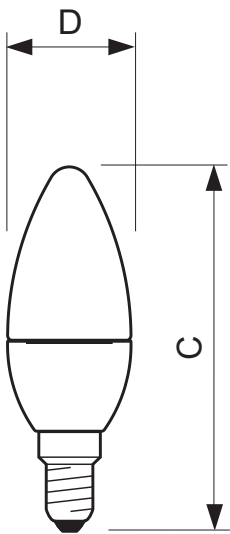

CorePro LEDcandle 2.7-25W E14 827 B39 FR

Product	C (Norm)	D (Norm)
LED ND 2.7-25W E14 827 B39 FR	113	39
LED ND 4-25W E14 827 220-240V B35 CL	106	35
LED ND 5.5-40W E14 827 220-240V B35 CL	106	35
LED ND 4-25W E14 827 220-240V B35 FR	106	35
LED ND 5.5-40W E14 827 220-240V B35 FR	106	35
LED ND 3.5-25W E14 840 B35 FR	106	35
LED ND 5.5-40W E14 840 B35 FR	106	35
LED ND 5.5-40W E14 840 B35 CL	106	35