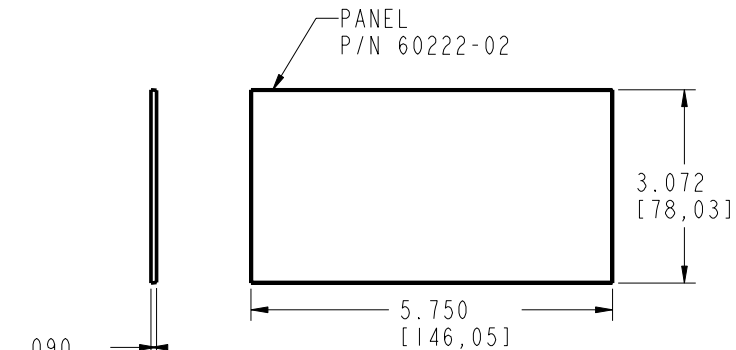

**CM6-300**

**SECTION B-B**

**SECTION A-A**

**PACINTEC**<sup>®</sup>  
1-610-361-4231

**CM6-300**

VISIT **PACINTEC**<sup>®</sup>  
ON THE WORLD WIDE WEB  
[www.pactecenclosures.com](http://www.pactecenclosures.com)

PCB MTG. SCREWS:  
PHP #4 TYPE B X 1/4 LG.

COLOR / MATERIAL CODE		
COLOR	94HB	94VO
BLACK	000	028
P.C.BONE	039	060

INSERT AREAS ARE SECTIONS IN OUR TOOLS  
THAT CAN BE REMOVED AND REPLACED WITH  
CUSTOMER SPECIFIC DETAILS