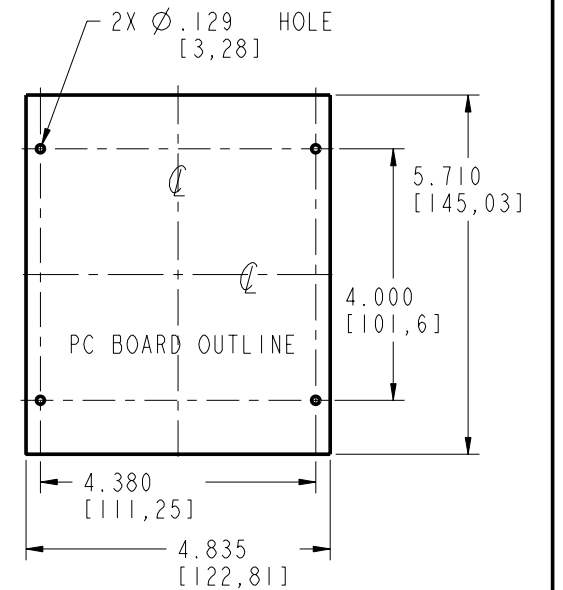

**CM6-300**

**SECTION B-B**

**SECTION A-A**

**PACINTEC**<sup>®</sup>  
1-610-361-4231

**CM6-300**

VISIT **PACINTEC**<sup>®</sup>  
ON THE WORLD WIDE WEB  
[www.pactecenclosures.com](http://www.pactecenclosures.com)

PCB MTG. SCREWS:  
PHP #4 TYPE B X 1/4 LG.

COLOR / MATERIAL CODE		
COLOR	94HB	94VO
BLACK	000	028
P.C.BONE	039	060

INSERT AREAS ARE SECTIONS IN OUR TOOLS  
THAT CAN BE REMOVED AND REPLACED WITH  
CUSTOMER SPECIFIC DETAILS

DRAWING NUMBER	REV
79332	C