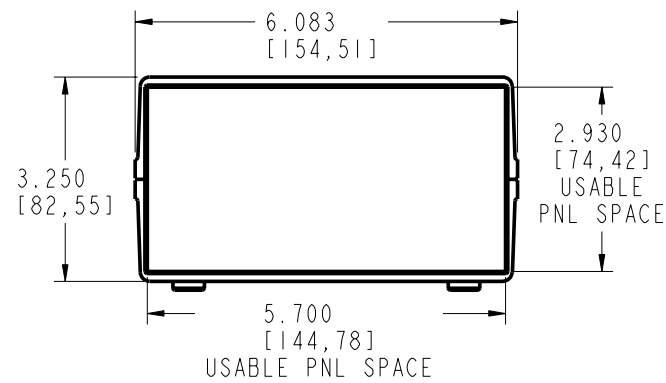

**CM6-300**

**SECTION B-B**

**SECTION A-A**

**PACINTEC**<sup>®</sup>  
1-610-361-4231

**CM6-300**

VISIT **PACINTEC**<sup>®</sup>  
ON THE WORLD WIDE WEB  
[www.pactecenclosures.com](http://www.pactecenclosures.com)

PCB MTG. SCREWS:  
PHP #4 TYPE B X 1/4 LG.

COLOR / MATERIAL CODE		
COLOR	94HB	94VO
BLACK	000	028
P.C.BONE	039	060

INSERT AREAS ARE SECTIONS IN OUR TOOLS  
THAT CAN BE REMOVED AND REPLACED WITH  
CUSTOMER SPECIFIC DETAILS

DRAWING NUMBER	REV
79332	C