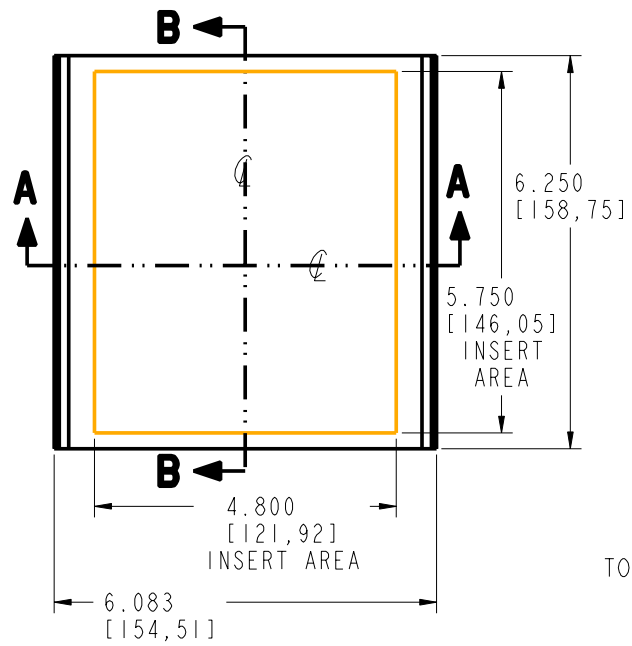

**CM6-300**

**SECTION B-B**

**SECTION A-A**

**PACINTEC**<sup>®</sup>  
1-610-361-4231

**CM6-300**

VISIT **PACINTEC**<sup>®</sup>  
ON THE WORLD WIDE WEB  
[www.pactecenclosures.com](http://www.pactecenclosures.com)

PCB MTG. SCREWS:  
PHP #4 TYPE B X 1/4 LG.

COLOR / MATERIAL CODE		
COLOR	94HB	94VO
BLACK	000	028
P.C.BONE	039	060

INSERT AREAS ARE SECTIONS IN OUR TOOLS  
THAT CAN BE REMOVED AND REPLACED WITH  
CUSTOMER SPECIFIC DETAILS

DRAWING NUMBER	REV
79332	C