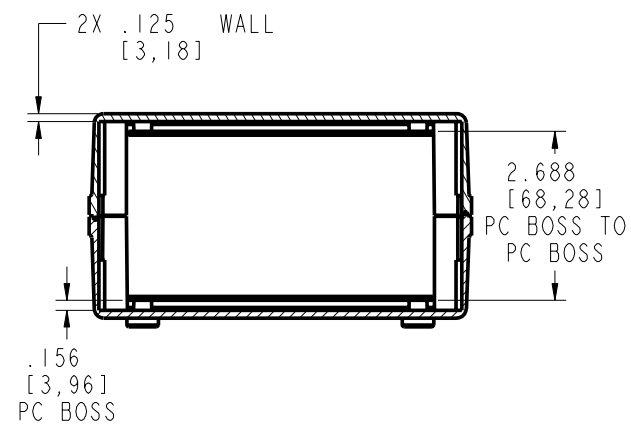

**CM6-300**

**SECTION B-B**

**SECTION A-A**

**PACINTEC**<sup>®</sup>  
1-610-361-4231

**CM6-300**

VISIT **PACINTEC**<sup>®</sup>  
ON THE WORLD WIDE WEB  
[www.pactecenclosures.com](http://www.pactecenclosures.com)

PCB MTG. SCREWS:  
PHP #4 TYPE B X 1/4 LG.

COLOR / MATERIAL CODE		
COLOR	94HB	94VO
BLACK	000	028
P.C.BONE	039	060

INSERT AREAS ARE SECTIONS IN OUR TOOLS  
THAT CAN BE REMOVED AND REPLACED WITH  
CUSTOMER SPECIFIC DETAILS

DRAWING NUMBER	REV
79332	C