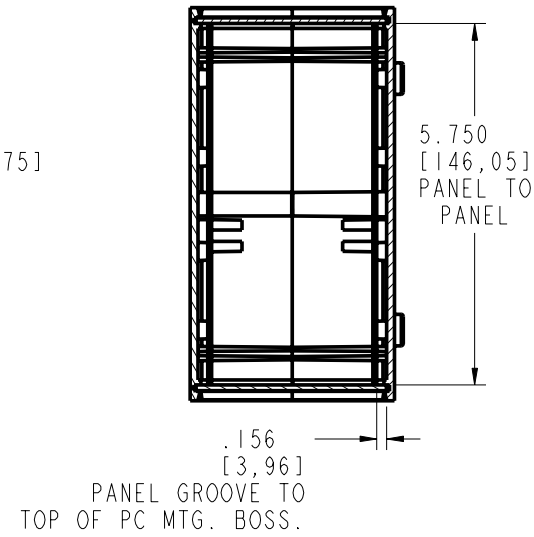

SECTION B-B