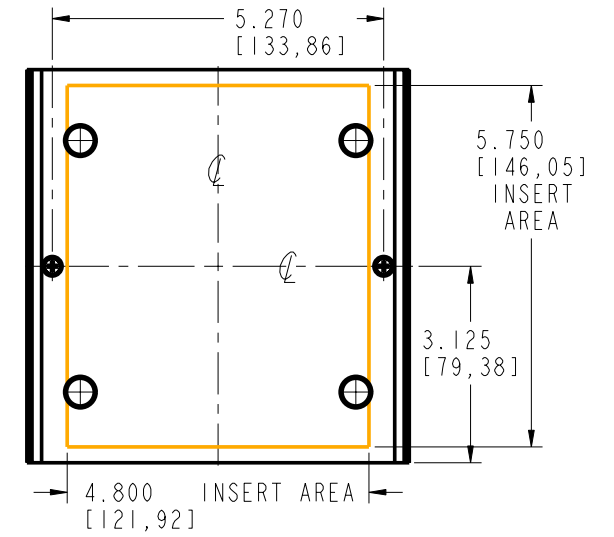

**CM6-300**

**SECTION B-B**

**SECTION A-A**

**PACINTEC**<sup>®</sup>  
1-610-361-4231

**CM6-300**

VISIT **PACINTEC**<sup>®</sup>  
ON THE WORLD WIDE WEB  
[www.pactecenclosures.com](http://www.pactecenclosures.com)

PCB MTG. SCREWS:  
PHP #4 TYPE B X 1/4 LG.

COLOR / MATERIAL CODE		
COLOR	94HB	94VO
BLACK	000	028
P.C.BONE	039	060

INSERT AREAS ARE SECTIONS IN OUR TOOLS  
THAT CAN BE REMOVED AND REPLACED WITH  
CUSTOMER SPECIFIC DETAILS

DRAWING NUMBER	REV
79332	C