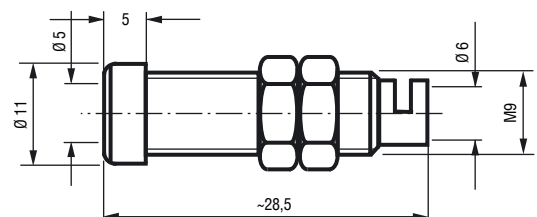

Artikel-Nummer
Part Number

0	0	1	8	0	0	0	2	1	0	0	0		▲