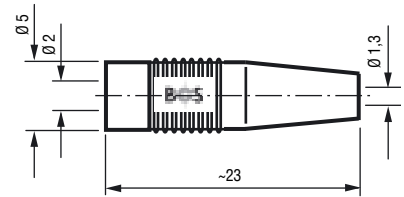

Artikel-Nummer
Part Number

0	0	1	1	6	0	0	0	1	0	0	0