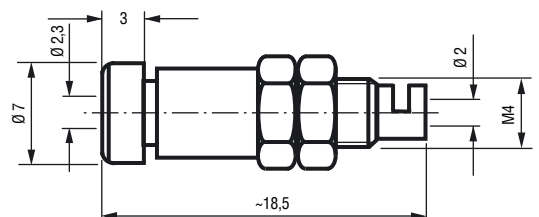

Artikel-Nummer
Part Number

0	0	1	8	0	0	0	1	1	0	0	▲