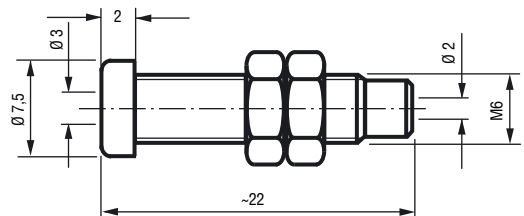

Artikel-Nummer
Part Number

0	0	1	8	0	0	0	6	1	0	0	0		▲