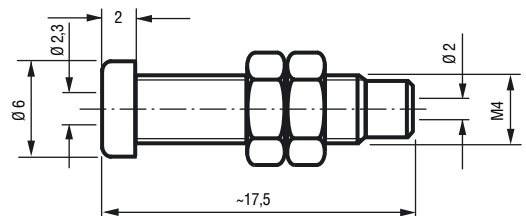

**2 mm Flush-type socket,**  
insuliert, M4 thread

Artikel-Nummer  
Part Number

0	0	1	8	0	0	0	9	1	0	0	▲
---	---	---	---	---	---	---	---	---	---	---	---

**2,3 mm Einbaubuchse,**  
Gewinde M4

**2.3 mm Flush-type socket,**  
M4 thread