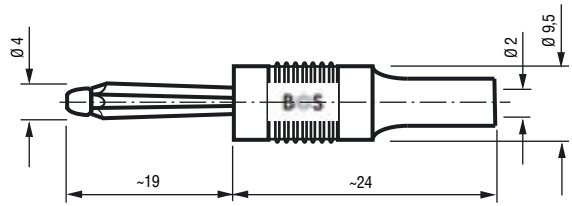

Artikel-Nummer	0	0	1	1	6	0	1	3	0	0	0		
Part Number	0	0	1	1	6	0	1	3	0	0	0