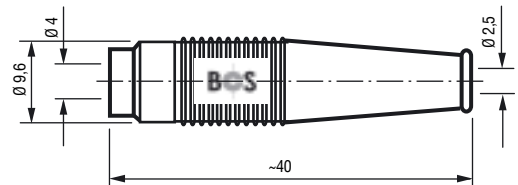

**2 mm Coupler,**  
single-sided, PVC, for soldering

Artikel-Nummer  
Part Number

0	0	1	1	6	0	0	0	1	0	0	0
---	---	---	---	---	---	---	---	---	---	---	---

**4 mm Kupplung,**  
einseitig, PVC, schraubbar

**4 mm Coupler,**  
single-sided, PVC, for screw-connection