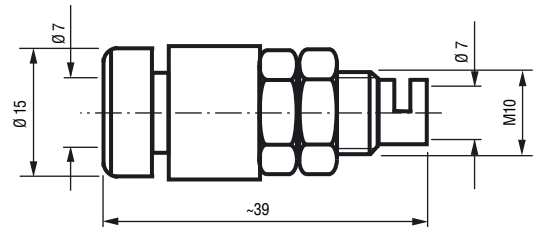

Artikel-Nummer
Part Number

0	0	1	8	0	0	0	5	1	0	0