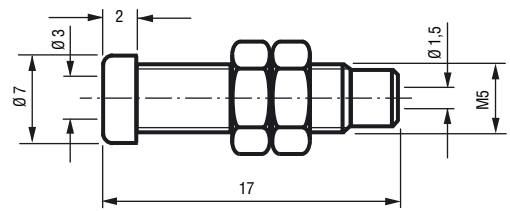

Artikel-Nummer
Part Number

0	0	1	8	0	0	1	0	1	0	0	0		▲