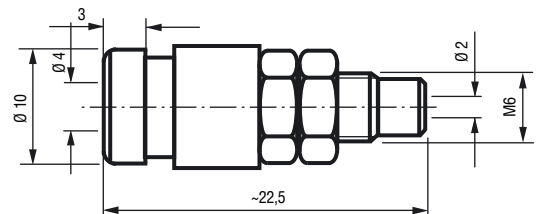

Artikel-Nummer
Part Number

0	0	1	8	0	0	0	7	1	0	0		▲	▲