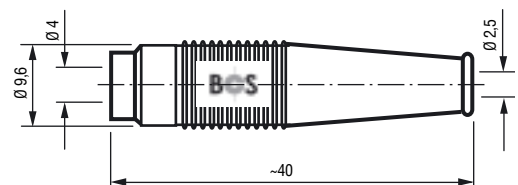

Artikel-Nummer
Part Number

0	0	1	1	6	0	0	6	1	0	0