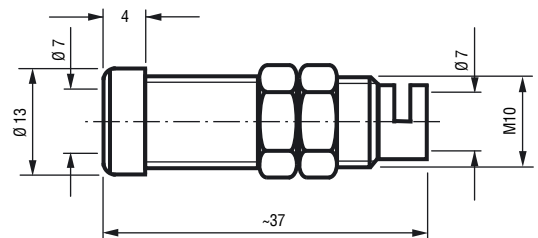

Artikel-Nummer
Part Number

0	0	1	8	0	0	0	4	1	0	0