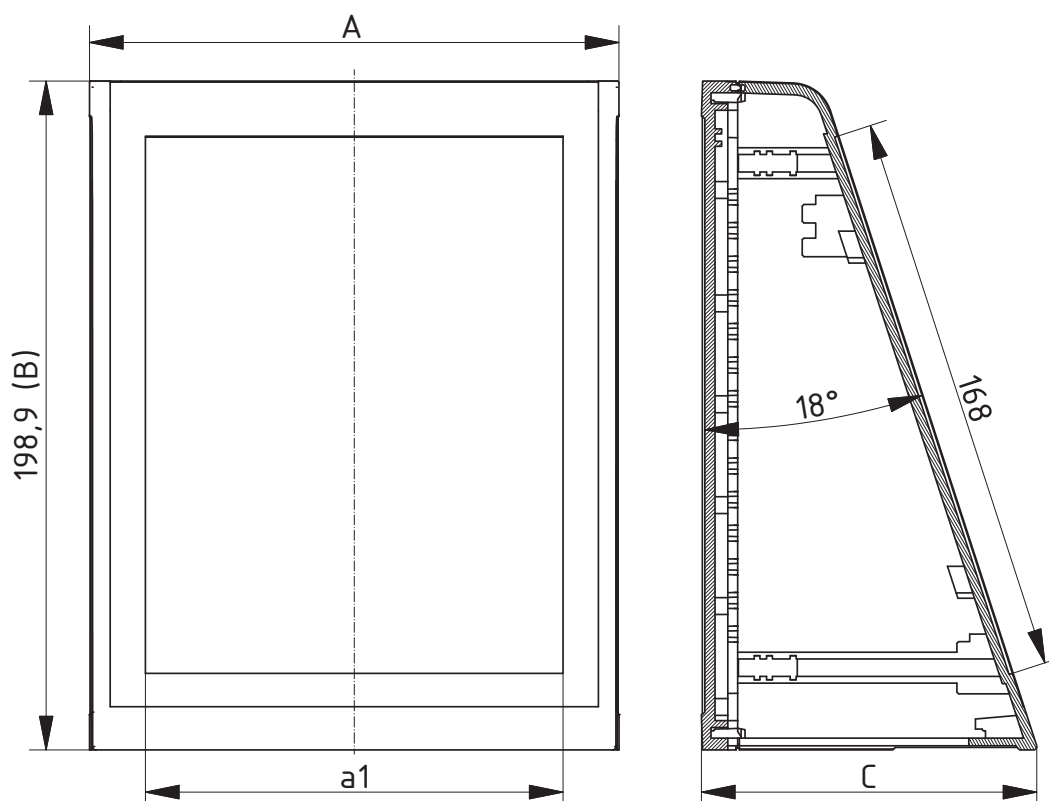

Ultrapult

Enclosure with membrane keypad area

Model	Order no.	A	B	C	a1
UMP 32014	45320140	157,5	198,9	100,1	124,2
UMP 62014	45620140	290,9	198,9	100,1	257,6
UMP 32018	45320180	157,5	198,9	120,4	124,2
UMP 62018	45620180	290,9	198,9	120,4	257,6

Scope of delivery: Lid and base, 4 screw covers, 4 rubber feet, 4 screws

Note: See following pages for accessories.

Z-2803272