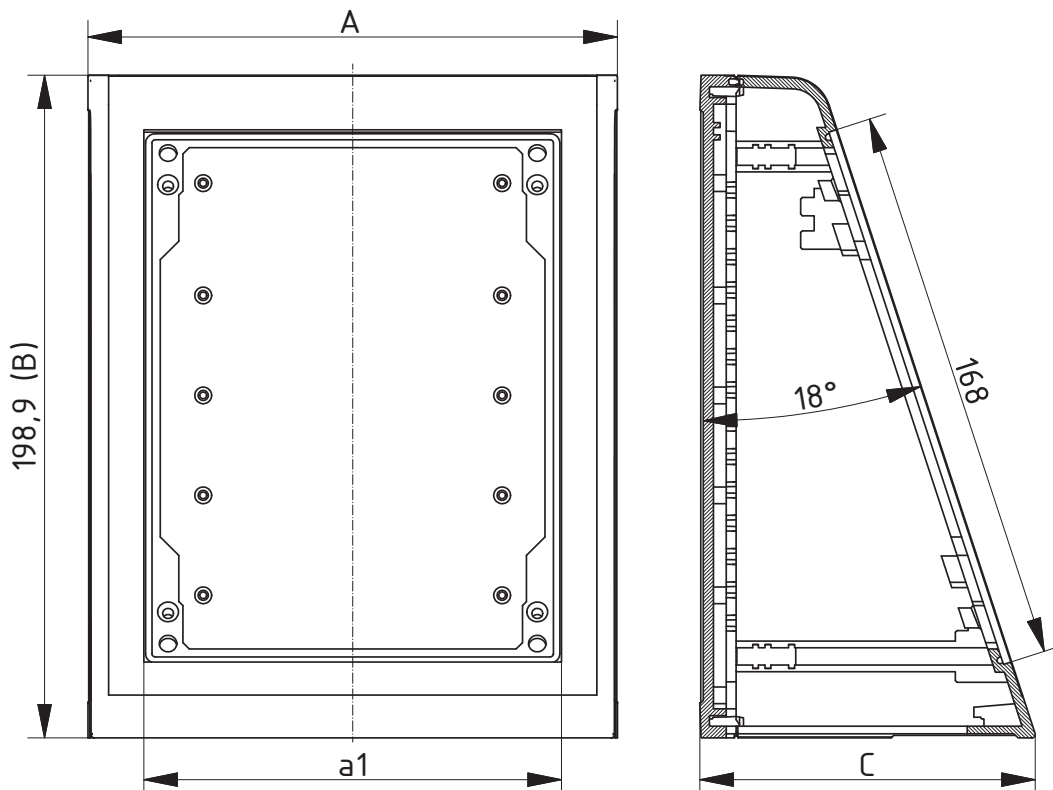

Ultrapult

Enclosure with open console area

Model	Order no.	A	B	C	a1
UMP 32014 FP	45320145	157,5	198,9	100,1	124,2
UMP 62014 FP	45620145	290,9	198,9	100,1	257,6
UMP 32018 FP	45320185	157,5	198,9	120,4	124,2
UMP 62018 FP	45620185	290,9	198,9	120,4	257,6

Scope of delivery: Lid and base, 4 screw covers, 4 rubber feet, 4 screws

Note: See following pages for accessories.

Z-2803273