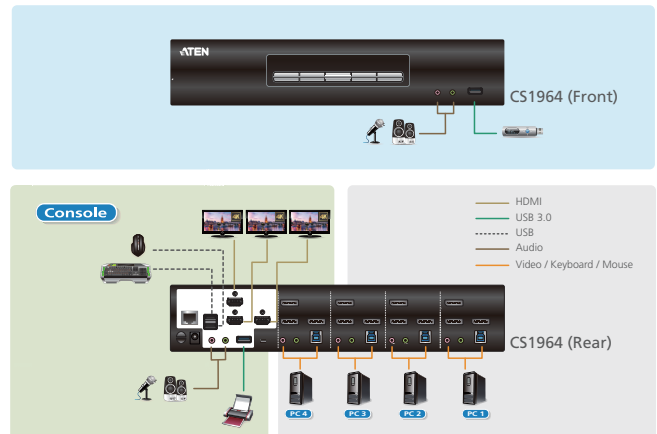

Specifications

Function	CS1964
Computer Connections	4
Port Selection	Pushbutton, Hotkey, RS-232 Commands, Mouse
Connectors	
Console Ports	2 x USB Type A Female
	3 x HDMI Female (Black)
	2 x 3.5mm Audio Jack Female (Green; 1 x front, 1 x rear) 2 x 3.5mm Audio Jack Female (Pink; 1 x front, 1 x rear)
KVM (Computer) Ports	4 x USB 3.1 Gen1 Type B Female (Blue)
	12 x DisplayPort Female (Black)
	4 x 3.5mm Audio Jack Female (Green) 4 x 3.5mm Audio Jack Female (Pink)
Daisy Chain Ports	1 x RJ-45 Female
Power	1 x DC Jack
USB Hub	2 x USB 3.1 Gen1 Type A Female (Blue; 1 x front; 1 x rear)
Switches	
Selected	5 x Pushbutton
Station Selection	1 x Slide Switch
Emulation	
Keyboard / Mouse	USB
Video	4096 x 2160 @ 60Hz
Scan Interval	1-99 seconds (default: 5 seconds)
Power Consumption	DC 12V: 15.49W: 1158BTU
Environmental	
Operating Temperature	0–50°C
Storage Temperature	-20–60°C
Humidity	0-80% RH, Non-condensing
Physical Properties	
Housing	Metal
Weight	1.93 kg
Dimensions (L x W x H)	33.50 x 15.60 x 6.55 cm

Product information is subject to change without prior notice.

ATEN International Co., Ltd.

3F., No.125, Sec. 2, Datong Rd., Sijhih District., New Taipei City 221, Taiwan
Phone: 886-2-8692-6789 Fax: 886-2-8692-6767
www.aten.com E-mail: marketing@aten.com

Publish Date: 06/2019 V1.0

© Copyright 2019 ATEN® International Co., Ltd.
ATEN and the ATEN logo are trademarks of ATEN International Co., Ltd.
All rights reserved. All other trademarks are the property of their respective owners.