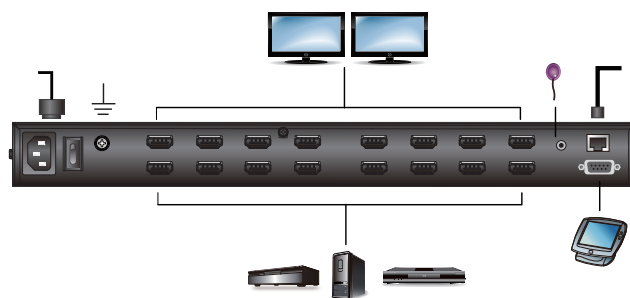

VM0808H

8x8 HDMI Matrix Switch

- The ATEN VanCryst VM0808H 8x8 HDMI Matrix Switch is a distinct HDMI solution that offers an easy and affordable way to route any of 8 HDMI video sources to any of 8 HDMI displays, and view them in any arrangement.

As a matrix switch the VM0808H allows eight HDMI source devices to cross connect to eight HDMI displays at the same time, while independently controlling the output in any array possible, giving you the ultimate flexibility and control in any multi-display HDMI installation.

HDMI™
HIGH DEFINITION MULTIMEDIA INTERFACE

Features

- Connects any of 8 HDMI sources to any of 8 HDMI displays
- Long Distance Transmission - supports up to 20 meters (24 AWG)
- HDMI (3D, Deep Color) and HDCP compatible**
- Easily switch between multiple sources and multiple displays
- Local Operation:
 - Front panel LCD display
 - Tuner Dials and Pushbuttons
 - IR Remote Control
 - Serial controller
- Remote Operation:
 - Browser Graphical User Interface (GUI)
- Superior video quality – HDTV resolution of 480p, 720p, 1080i, and 1080p (1920 x 1080), VGA, SVGA, SXGA, UXGA and WUXGA (1920 x 1200)
- Supports Dolby True HD and DTS HD Master audio
- Signaling rates up to 2.25 Gbits in support of 1080p display**
- Feature EDID Expert technology to set up different configurations via different EDID modes**
- Power on Detection - If an HDMI sources is powered off, the VM0808H can automatically switch to the next powered-on source
- Firmware upgradeable
- Rack Mountable