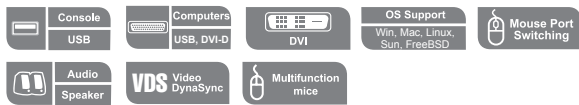

CS72D/CS74D

2/4-Port USB DVI KVM Switch

- The CS72D / CS74D 2/4-Port USB DVI KVM Switch allows you to control two or four computers using one USB mouse, USB keyboard and Digital Visual Interface (DVI) monitor console. It supports digital video devices, such as flat panel displays, data projectors, plasma displays and digital TVs.

Features

- Fully compliant with DVI specification (Digital only)
- Supports multi-function and wireless mouse/keyboard
- Audio enabled – full bass response provides a rich experience for 2.1 channel surround sound systems
- Superior video quality – 1920 x 1200@60Hz
- Multiplatform support – Windows, Linux, Mac, FreeBSD and Sun
- HDCP compliant
- Power on detection – if one computer is powered off, the switch will automatically switch to the next powered-on computer
- Video DynaSync™ – exclusive ATEN technology optimizes display resolution and eliminates boot-up display problems
- Computer selection via front panel pushbuttons, hotkeys, and mouse switching function*
- USB 2.0 mouse port can be used for USB hub and USB peripheral sharing
- Complete keyboard emulation for error-free booting
- Firmware upgradeable
- Non-powered (CS72D only)
- Mac/Sun keyboard support and emulation**