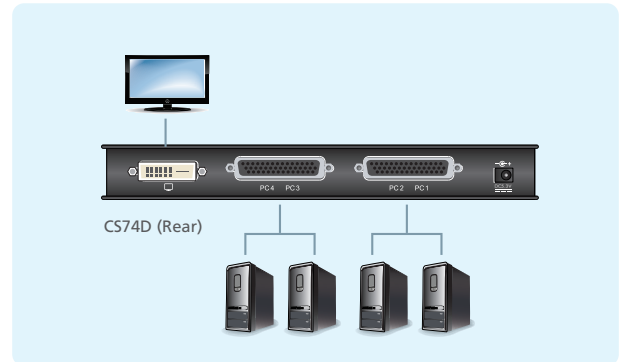

Specification

Function		CS72D	CS74D	
Computer Connections		2	4	
Console Connections		1	1	
Port Selection		Hotkey, Mouse switch, Pushbutton		
Connectors	Console ports	Keyboard	1 x USB Type A Female (Iron)	
		Video	1 x DVI-D Female (White)	
		Mouse	1 x USB Type A Female (Iron)	
		Speakers	1 x Mini Stereo Jack Female (Green)	
	Computer Port 1	KB/ Mouse/ Video/ Speakers	1 x 44-pin Connector Female	
	Computer Port 2	KB/ Mouse/ Video/ Speakers	N/A	1 x 44-pin Connector Female
Power		N/A	1 x DC Jack	
LEDs	Selected	2 (Green)	4 (Green)	
Pushbuttons		2	4	
Cable Length		1.2 m x 1 (44 pin)	1.2 m x 1, 1.8m x 1 (44 pin)	
Power Consumption		DC 5.0V, 5.0W	DC 5.3V, 5.3W	
Emulation	KB / Mouse	USB		
Video		1920 x 1200 @60Hz; 1920 x 1080 Full HD		
Scan Interval		3, 5, 10, 20 seconds (5 secs. default)		
Environment	Operation Temperature	0–50°C		
	Storage Temperature	-20–60°C		
	Humidity	0–80% RH, Non-condensing		
Physical Properties	Housing	Metal		
	Weight	0.33 kg	0.51 kg	
	Dimension (L x W x H)	12.30 x 7.54 x 2.28 cm	19.80 x 7.54 x 2.28 cm