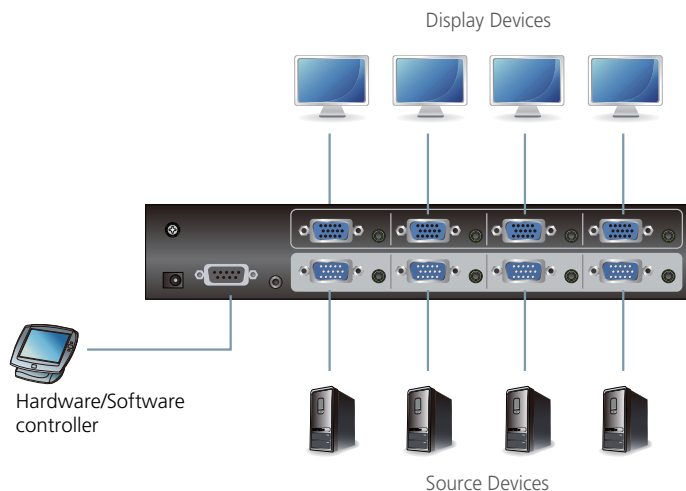

## 4 x 4 Video Matrix Switch with Audio

- VM0404 4x4 Video Matrix Switch connecting four VGA source devices to four VGA monitors, displays, or projectors at the same time. It's steadfast unique features include: EDID mode selection for high compatibility, long signal range, easy source/display switching, matrix connections.

As a Matrix Switch, each input can be independently connected to any or all outputs, and the audio and video inputs from each source device can also be switched independently, giving you the ultimate in flexibility and control in any multi-display audio/video installation.

### Features

- Connects any of four VGA Video + Audio inputs to any of four VGA Video + Audio outputs
- Long distance transmission – up to 30m
- Easily switch between multiple sources and multiple displays
- Easy Operation:
  - Front panel pushbuttons
  - RS-232 serial controller
- Superior video quality – up to 1920 x 1440; VGA, SVGA, XGA, SXGA, UXGA, and WUXGA (1920 x 1200)
- Supports up to 300 MHz bandwidth for high performance video
- EDID Expert – selects the optimum EDID settings for smooth power-up and highest quality display
- Built-in bi-directional RS-232 serial port for high-end system control
- Independent switching of audio and video sources – each input can be independently connected to any or all outputs for flexibility
- Rack Mountable
- All-metal casing