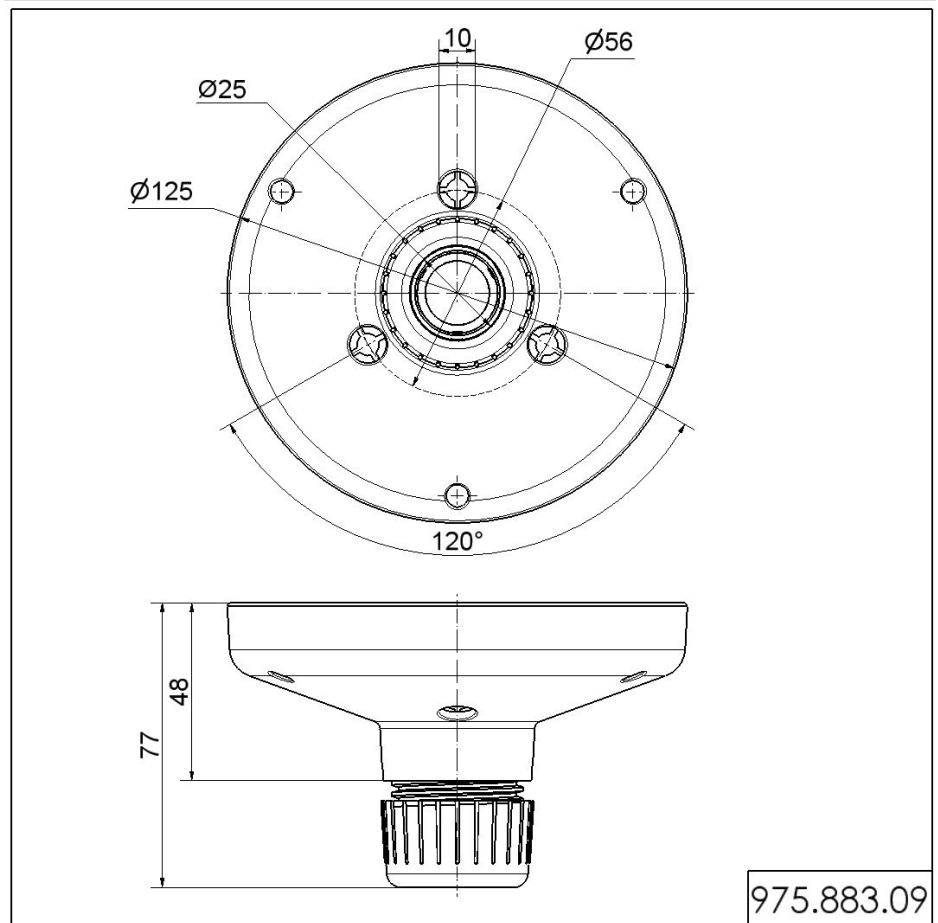

DRAWING

! For additional installation and mounting information, refer to the appropriate user guide at www.werma.com. This printed copy is for information only and is subject to alteration.