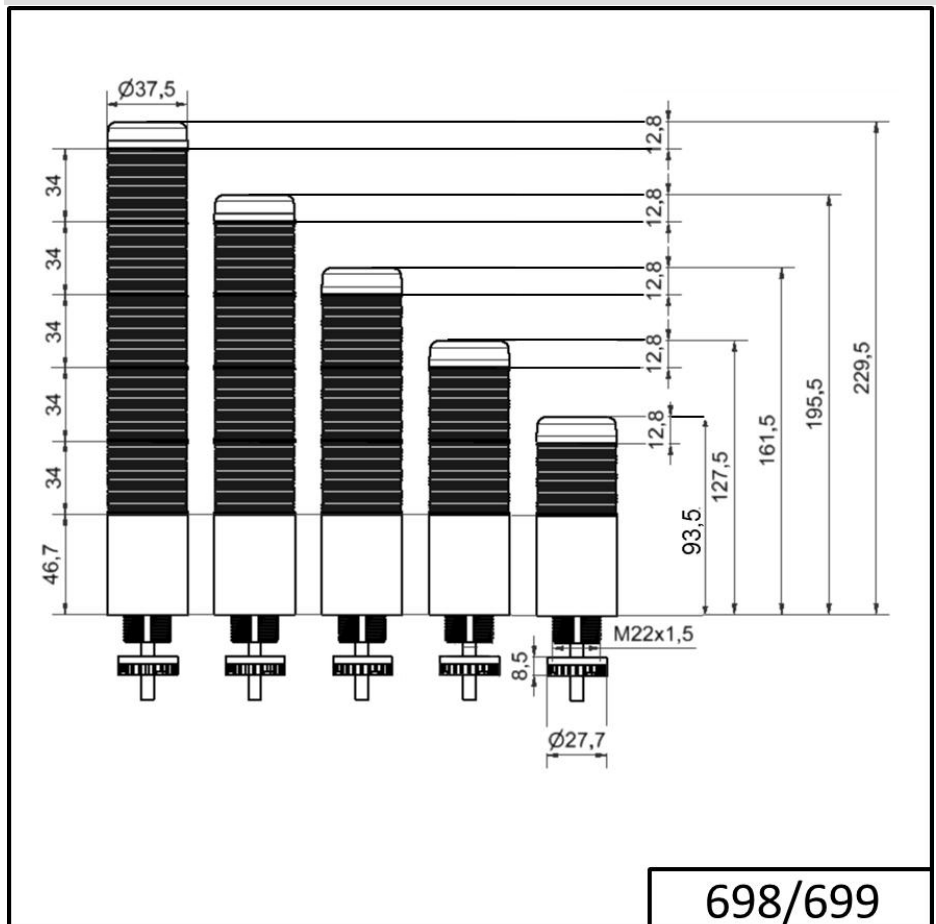

Completely pre-assembled Signal Towers / KOMPAKT 37
K37cl sr plug EM Pulse tone 12VAC/DC GN/

Part No.:	699.420.74
Series:	Kompakt 37

MECHANICAL DATA

Height	141 mm
Diameter	38 mm
Materials	PC
Dome colour	Clear
Housing colour	Black
Protection category	IP65
Connection	M12 plug 5-pole
Cable entry	Membrane grommet
Cable entry minimum	d = 1 mm
Cable entry maximum	d = 9 mm
Tension relief	Pull-out protection
Type of fixing	Built-in mounting
Service life optical	50,000 h maximum
Acoustic service life	5,000 h minimum
Working temperature minimum	-20°C
Working temperature maximum	+50°C
UL Type Rating	Type 12 Type 4X
Weight with packaging	63 g
Product weight	63 g

ELECTRICAL DATA

Operating voltage	12V
Operating voltage type	AC/DC
Operating voltage type	50Hz
Operating voltage tolerance	+/- 10%
Rated operational voltage	12 VDC
Rated operational current	195 mA
Rated inrush current	500 mA
Protection class	Protection class 2
Pollution degree	3 In the connection area: 2

OPTICAL DATA

Light source	LED
Light colour	Green Red
Optical signal image	Permanent

ACUSTICAL DATA

! For additional installation and mounting information, refer to the appropriate user guide at www.werma.com. This printed copy is for information only and is subject to alteration.

Completely pre-assembled Signal Towers / KOMPAKT 37
K37cl sr plug EM Pulse tone 12VAC/DC GN/

Volume/dB(max) at 1m distance	80,0 dB (A)
Acoustic signal image	Pulse tone
Audio frequency	2900 Hz

DRAWING

For additional installation and mounting information, refer to the appropriate user guide at www.werma.com. This printed copy is for information only and is subject to alteration.