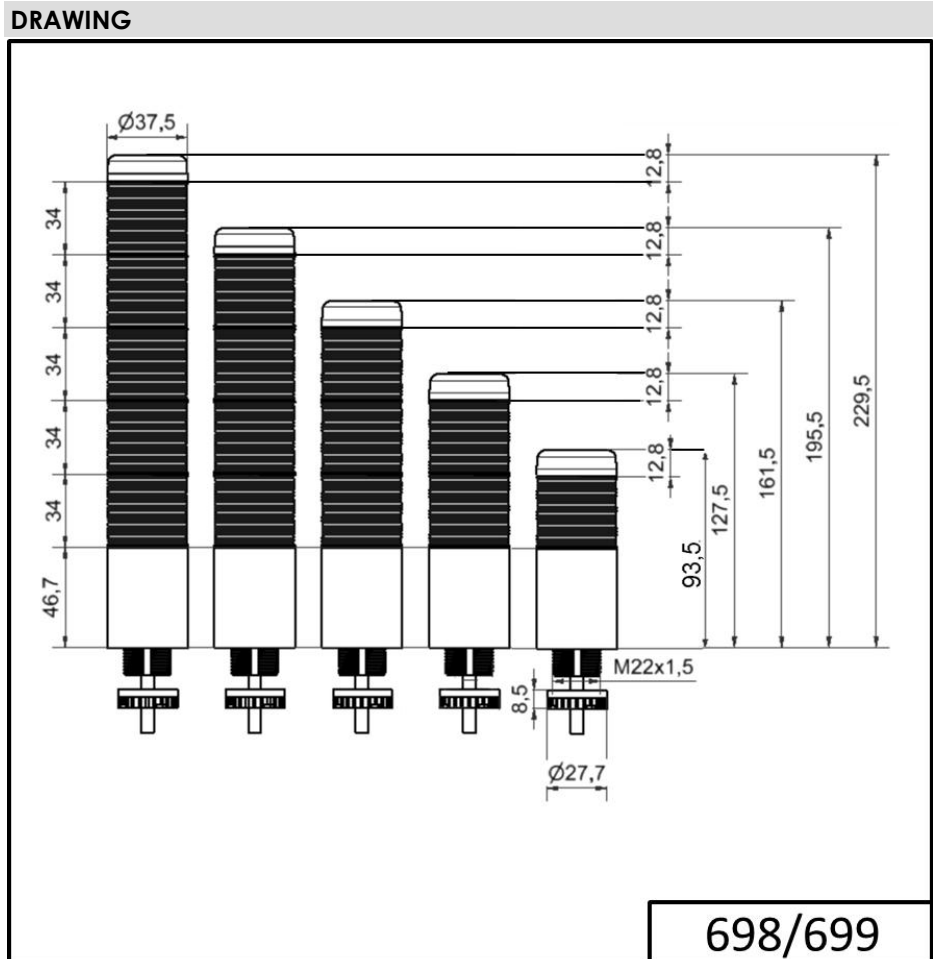

Completely pre-assembled Signal Towers / KOMPAKT 37
K37cl sr plug EM Pulse tone 12VAC/DC GN/

Part No.:	699.410.74
Series:	Kompakt 37

MECHANICAL DATA	
Height	175 mm
Diameter	38 mm
Materials	PC
Dome colour	Clear
Housing colour	Silver
Protection category	IP65
Connection	M12 plug 5-pole
Cable entry	Membrane grommet
Cable entry minimum	d = 1 mm
Cable entry maximum	d = 9 mm
Tension relief	Pull-out protection
Type of fixing	Built-in mounting
Service life optical	50,000 h maximum
Acoustic service life	5,000 h minimum
Working temperature minimum	-20°C
Working temperature maximum	+50°C
UL Type Rating	Type 12 Type 4X
Weight with packaging	63 g
Product weight	63 g

ELECTRICAL DATA	
Operating voltage	12V
Operating voltage type	AC/DC
Operating voltage type	50Hz
Operating voltage tolerance	+/- 10%
Rated operational voltage	12 VDC
Rated operational current	295 mA
Rated inrush current	500 mA
Protection class	Protection class 2
Pollution degree	3 In the connection area: 2

OPTICAL DATA	
Light source	LED
Light colour	Green Red Yellow
Optical signal image	Permanent

! For additional installation and mounting information, refer to the appropriate user guide at www.werma.com. This printed copy is for information only and is subject to alteration.

Completely pre-assembled Signal Towers / KOMPAKT 37
K37cl sr plug EM Pulse tone 12VAC/DC GN/

ACUSTICAL DATA	
Volume/dB(max) at 1m distance	80,0 dB (A)
Acoustic signal image	Pulse tone
Audio frequency	2900 Hz