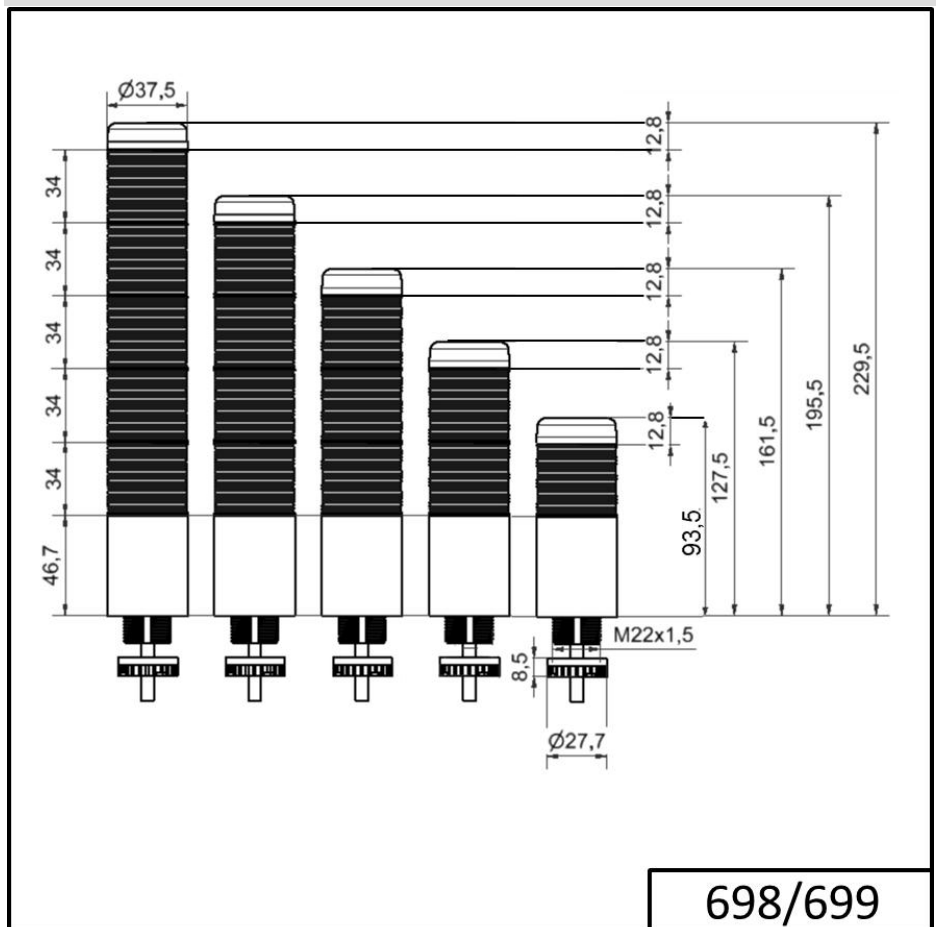

Completely pre-assembled Signal Towers / KOMPAKT 37
K37cl sr cable EM Pulse tone 12VAC/DC YE

Optical signal image	Permanent

ACUSTICAL DATA	
Volume/dB(max) at 1m distance	80,0 dB (A)
Acoustic signal image	Pulse tone
Audio frequency	2900 Hz

DRAWING

! For additional installation and mounting information, refer to the appropriate user guide at www.werma.com. This printed copy is for information only and is subject to alteration.