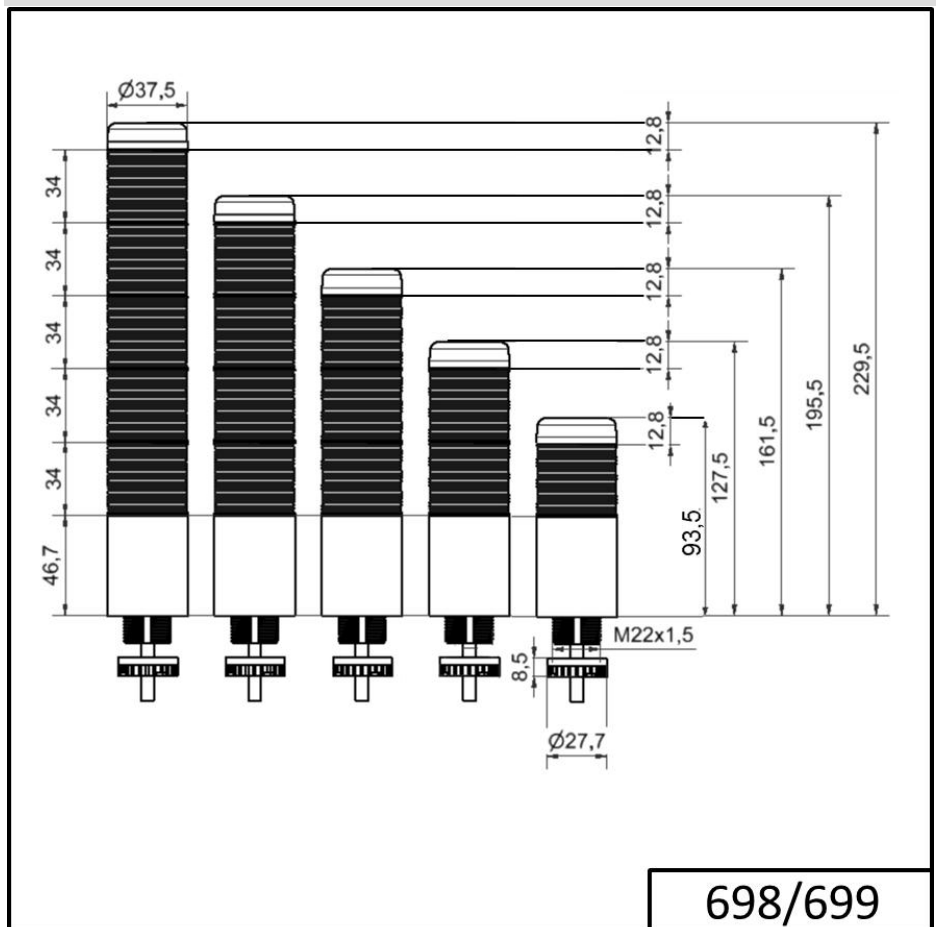

Completely pre-assembled Signal Towers / KOMPAKT 37
K37cl sr cable EM Pulse tone 12VAC/DC GN

Optical signal image	Permanent

ACUSTICAL DATA	
Volume/dB(max) at 1m distance	80,0 dB (A)
Acoustic signal image	Pulse tone
Audio frequency	2900 Hz

DRAWING

! For additional installation and mounting information, refer to the appropriate user guide at www.werma.com. This printed copy is for information only and is subject to alteration.