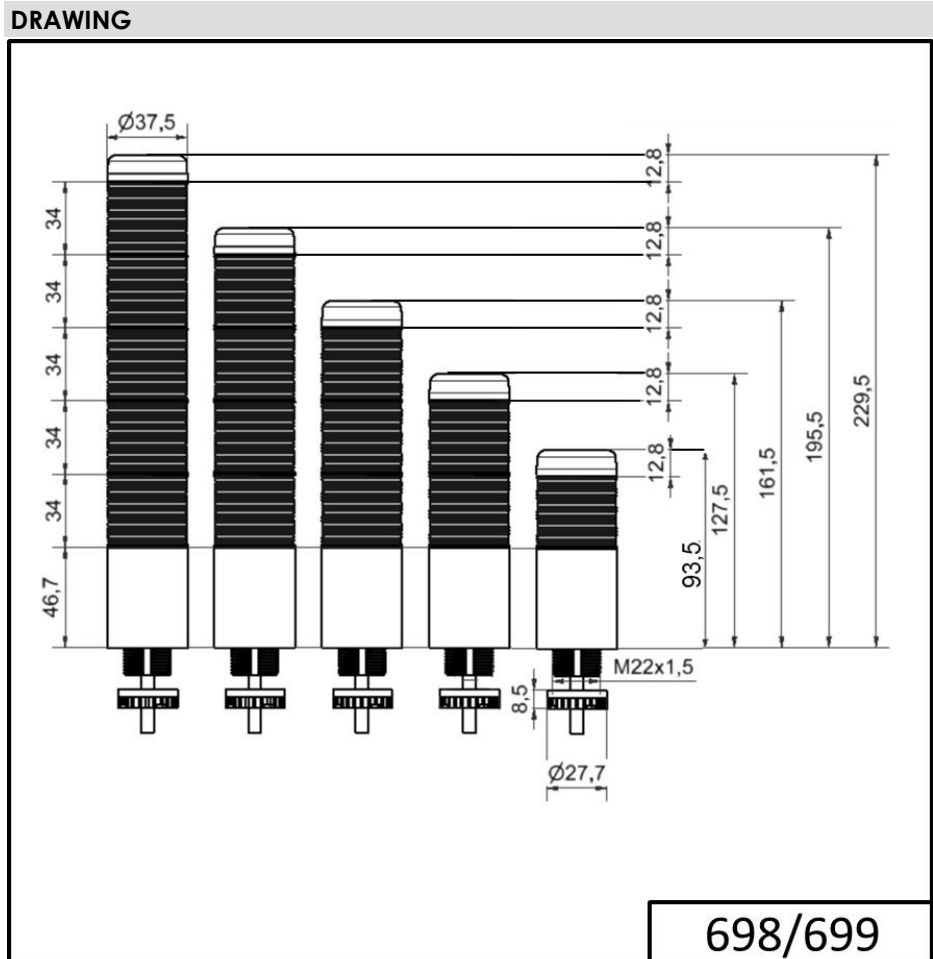

Completely pre-assembled Signal Towers / KOMPAKT 37

**K37 plug EM Pulse tone 12VAC/DC YE/RD**

Part No.:	699.230.74
Series:	Kompakt 37

MECHANICAL DATA	
Height	141 mm
Diameter	38 mm
Materials	PC
Dome colour	Red Yellow
Housing colour	Black
Protection category	IP65
Connection	M12 plug 5-pole
Cable entry	Membrane grommet
Cable entry minimum	d = 1 mm
Cable entry maximum	d = 9 mm
Tension relief	Pull-out protection
Type of fixing	Built-in mounting
Service life optical	50,000 h maximum
Acoustic service life	5,000 h minimum
Working temperature minimum	-20°C
Working temperature maximum	+50°C
UL Type Rating	Type 12 Type 4X
Weight with packaging	90 g
Product weight	90 g

ELECTRICAL DATA	
Operating voltage	12V
Operating voltage type	AC/DC
Operating voltage type	50Hz
Operating voltage tolerance	+/- 10%
Rated operational voltage	12 VDC
Rated operational current	225 mA
Rated inrush current	500 mA
Protection class	Protection class 2
Pollution degree	3 In the connection area: 2

OPTICAL DATA	
Light source	LED
Light colour	Red Yellow
Optical signal image	Permanent

! For additional installation and mounting information, refer to the appropriate user guide at [www.werma.com](http://www.werma.com). This printed copy is for information only and is subject to alteration.

Completely pre-assembled Signal Towers / KOMPAKT 37  
**K37 plug EM Pulse tone 12VAC/DC YE/RD**

ACUSTICAL DATA	
Volume/dB(max) at 1m distance	80,0 dB (A)
Acoustic signal image	Pulse tone
Audio frequency	2900 Hz