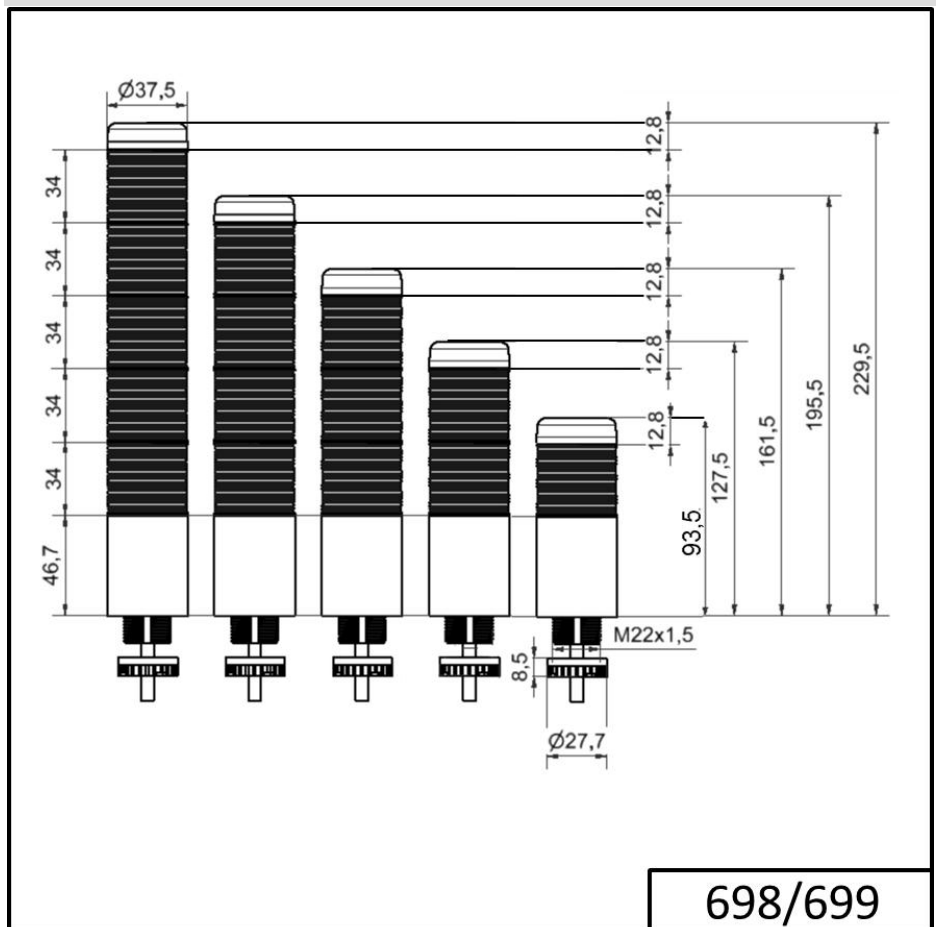

Completely pre-assembled Signal Towers / KOMPAKT 37
K37 plug EM Pulse tone 12VAC/DC GN/YE/RD

Optical signal image	Permanent

ACUSTICAL DATA	
Volume/dB(max) at 1m distance	80,0 dB (A)
Acoustic signal image	Pulse tone
Audio frequency	2900 Hz

DRAWING

For additional installation and mounting information, refer to the appropriate user guide at www.werma.com. This printed copy is for information only and is subject to alteration.