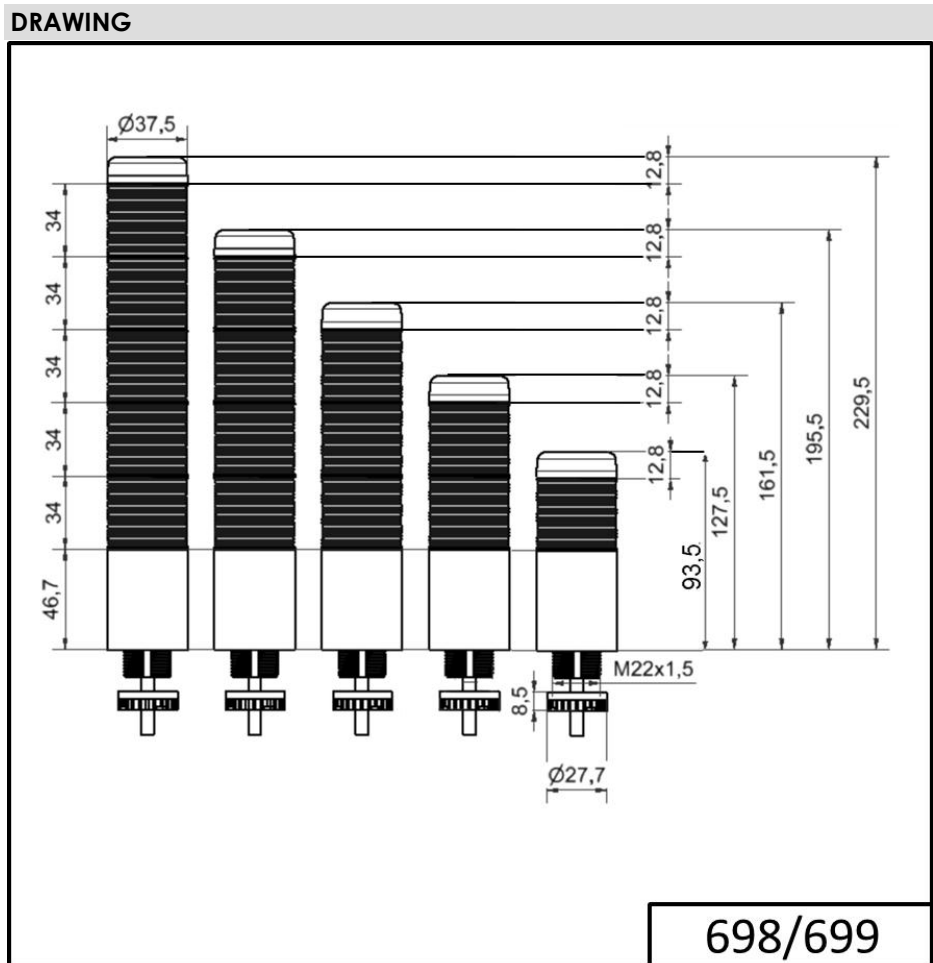

Completely pre-assembled Signal Towers / KOMPAKT 37
K37 cable EM Pulse tone 12VAC/DC YE/RD

Part No.:	699.130.74
Series:	Kompakt 37

MECHANICAL DATA	
Height	141 mm
Diameter	38 mm
Materials	PC
Dome colour	Red Yellow
Housing colour	Black
Protection category	IP65
Connection	Cable
cross-sectional area maximum	0,34mm ² / 22AWG
Cable entry	Membrane grommet
Cable entry minimum	d = 1 mm
Cable entry maximum	d = 9 mm
Cable length	2000 mm
Tension relief	Pull-out protection
Type of fixing	Built-in mounting
Service life optical	50,000 h maximum
Acoustic service life	5,000 h minimum
Working temperature minimum	-20°C
Working temperature maximum	+50°C
UL Type Rating	Type 12 Type 4X
Weight with packaging	90 g
Product weight	90 g

OPTICAL DATA	
Light source	LED

For additional installation and mounting information, refer to the appropriate user guide at www.werma.com. This printed copy is for information only and is subject to alteration.

Completely pre-assembled Signal Towers / KOMPAKT 37
K37 cable EM Pulse tone 12VAC/DC YE/RD

Light colour	Red Yellow
Optical signal image	Permanent

ACUSTICAL DATA	
Volume/dB(max) at 1m distance	80,0 dB (A)
Acoustic signal image	Pulse tone
Audio frequency	2900 Hz