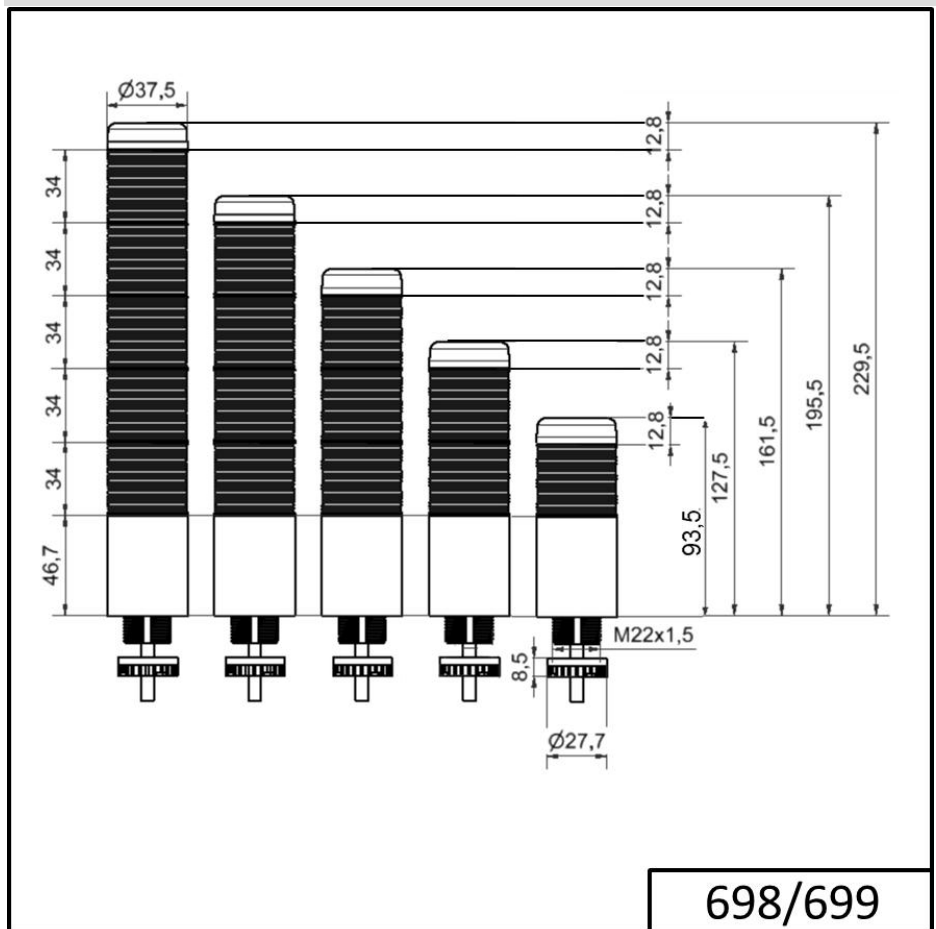

Completely pre-assembled Signal Towers / KOMPAKT 37
K37 cable EM Pulse tone 12VAC/DC GN/RD

Light colour	Green Red
Optical signal image	Permanent

ACUSTICAL DATA	
Volume/dB(max) at 1m distance	80,0 dB (A)
Acoustic signal image	Pulse tone
Audio frequency	2900 Hz

DRAWING

For additional installation and mounting information, refer to the appropriate user guide at www.werma.com. This printed copy is for information only and is subject to alteration.