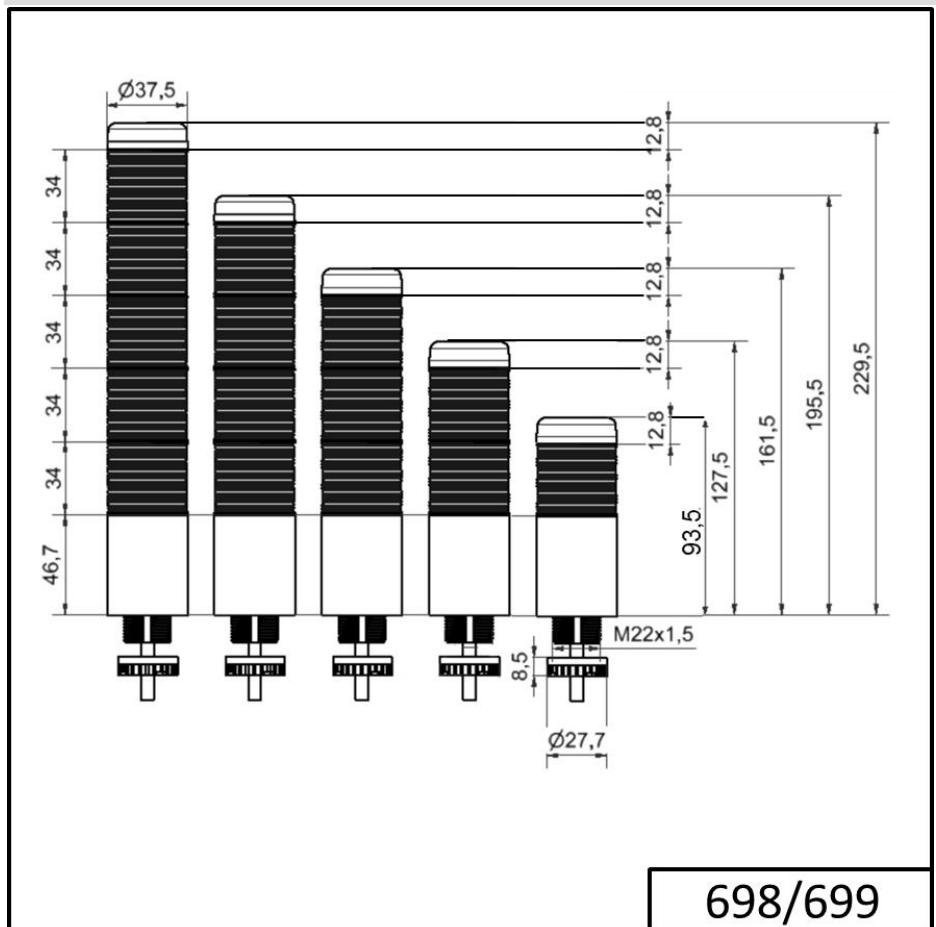

Completely pre-assembled Signal Towers / KOMPAKT 37
K37 cable EM Pulse tone 12VAC/DC GN/YE/R

Light colour	Green Red Yellow
Optical signal image	Permanent

ACUSTICAL DATA	
Volume/dB(max) at 1m distance	80,0 dB (A)
Acoustic signal image	Pulse tone
Audio frequency	2900 Hz

DRAWING

! For additional installation and mounting information, refer to the appropriate user guide at www.werma.com. This printed copy is for information only and is subject to alteration.