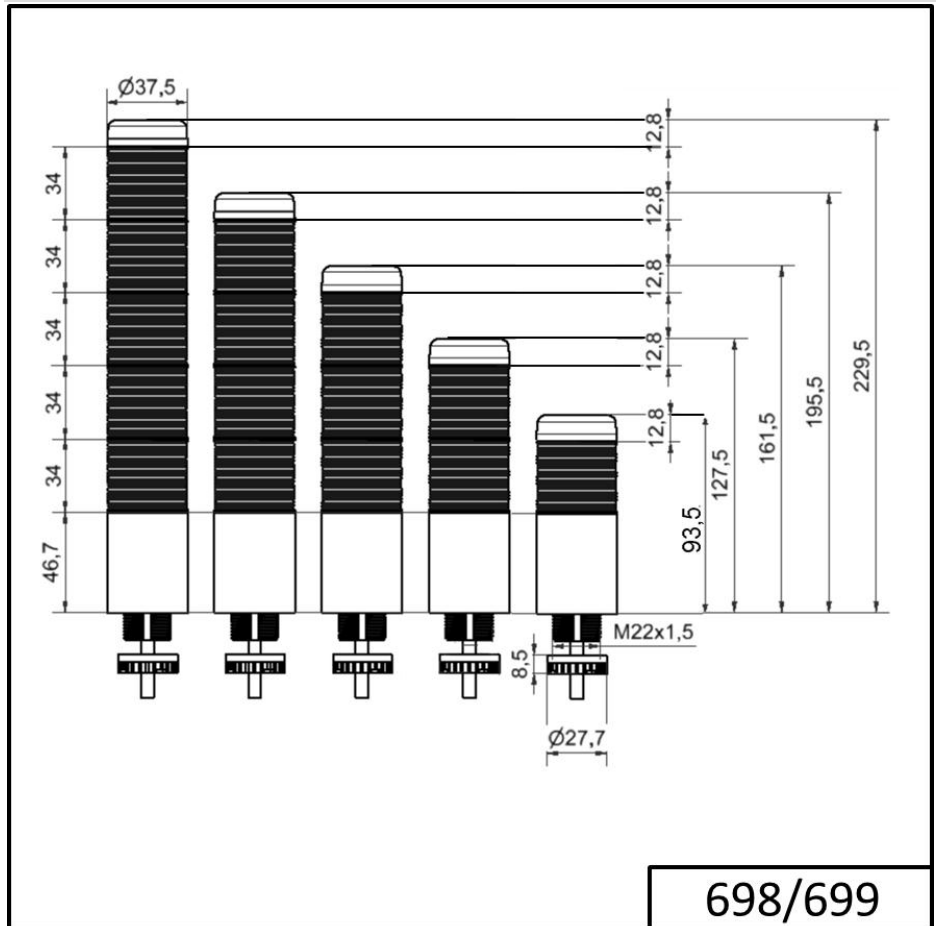

Completely pre-assembled Signal Towers / KOMPAKT 37
K37cl sr plug EM 12VAC/DC YE/RD

Part No.:	698.430.74
Series:	Kompakt 37

MECHANICAL DATA	
Height	141 mm
Diameter	38 mm
Materials	PC
Dome colour	Clear
Housing colour	Black
Protection category	IP65
Connection	M12 plug 5-pole
Cable entry	Membrane grommet
Cable entry minimum	d = 1 mm
Cable entry maximum	d = 9 mm
Tension relief	Pull-out protection
Type of fixing	Built-in mounting
Service life optical	50,000 h maximum
Working temperature minimum	-20°C
Working temperature maximum	+50°C
UL Type Rating	Type 12 Type 4X
Weight with packaging	90 g
Product weight	90 g

ELECTRICAL DATA	
Operating voltage	12V
Operating voltage type	AC/DC
Operating voltage type	50Hz
Operating voltage tolerance	+/- 10%
Rated operational voltage	12 VDC
Rated operational current	205 mA
Rated inrush current	500 mA
Protection class	Protection class 2
Pollution degree	3 In the connection area: 2

OPTICAL DATA	
Light source	LED
Light colour	Green Red
Optical signal image	Permanent

! For additional installation and mounting information, refer to the appropriate user guide at www.werma.com. This printed copy is for information only and is subject to alteration.

Completely pre-assembled Signal Towers / KOMPAKT 37
K37cl sr plug EM 12VAC/DC YE/RD

DRAWING

698/699

For additional installation and mounting information, refer to the appropriate user guide at www.werma.com. This printed copy is for information only and is subject to alteration.