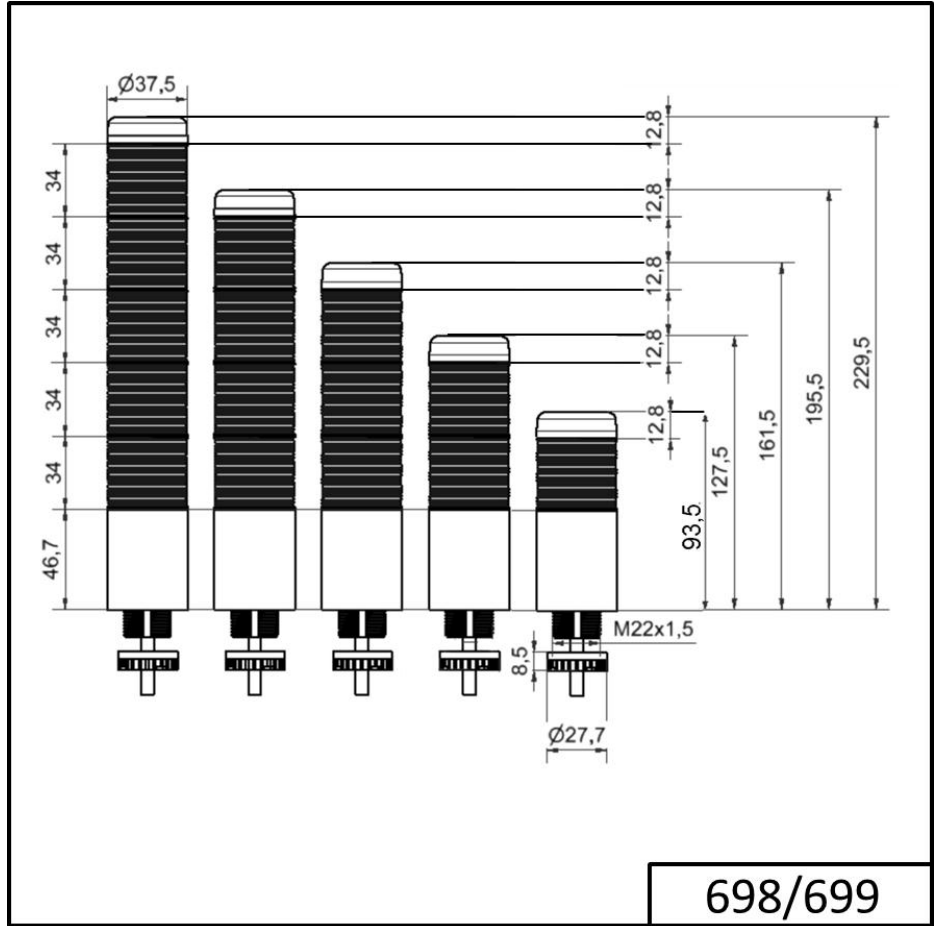

Completely pre-assembled Signal Towers / KOMPAKT 37  
**K37cl sr plug EM 12VAC/DC GN/YE/RD**

Part No.:	698.410.74
Series:	Kompakt 37

MECHANICAL DATA	
Height	175 mm
Diameter	38 mm
Materials	PC
Dome colour	Clear
Housing colour	Silver
Protection category	IP65
Connection	M12 plug 5-pole
Cable entry	Membrane grommet
Cable entry minimum	d = 1 mm
Cable entry maximum	d = 9 mm
Tension relief	Pull-out protection
Type of fixing	Built-in mounting
Service life optical	50,000 h maximum
Working temperature minimum	-20°C
Working temperature maximum	+50°C
UL Type Rating	Type 12 Type 4X
Weight with packaging	90 g
Product weight	90 g

ELECTRICAL DATA	
Operating voltage	12V
Operating voltage type	AC/DC
Operating voltage type	50Hz
Operating voltage tolerance	+/- 10%
Rated operational voltage	12 VDC
Rated operational current	275 mA
Rated inrush current	500 mA
Protection class	Protection class 2
Pollution degree	3 In the connection area: 2

OPTICAL DATA	
Light source	LED
Light colour	Green Red Yellow
Optical signal image	Permanent

For additional installation and mounting information, refer to the appropriate user guide at [www.werma.com](http://www.werma.com). This printed copy is for information only and is subject to alteration.

Completely pre-assembled Signal Towers / KOMPAKT 37  
**K37cl sr plug EM 12VAC/DC GN/YE/RD**

**DRAWING**

! For additional installation and mounting information, refer to the appropriate user guide at [www.werma.com](http://www.werma.com). This printed copy is for information only and is subject to alteration.