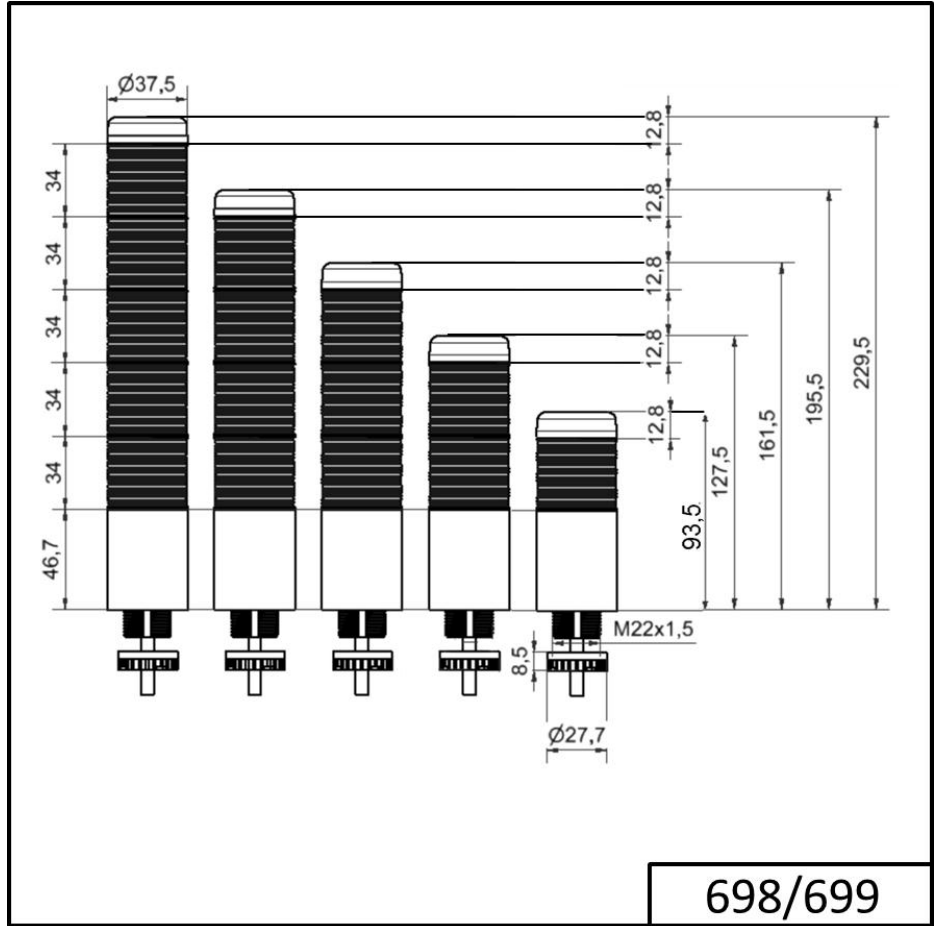

Completely pre-assembled Signal Towers / KOMPAKT 37

K37cl sr cable EM 12VAC/DC YE/RD

Part No.:	698.330.74
Series:	Kompakt 37

MECHANICAL DATA	
Height	141 mm
Diameter	38 mm
Materials	PC
Dome colour	Clear
Housing colour	Black
Protection category	IP65
Connection	Cable
cross-sectional area maximum	0,34mm ² / 22AWG
Cable entry	Membrane grommet
Cable entry minimum	d = 1 mm
Cable entry maximum	d = 9 mm
Cable length	2000 mm
Tension relief	Pull-out protection
Type of fixing	Built-in mounting
Service life optical	50,000 h maximum
Working temperature minimum	-20°C
Working temperature maximum	+50°C
UL Type Rating	Type 12 Type 4X
Weight with packaging	90 g
Product weight	90 g

ELECTRICAL DATA	
Operating voltage	12V
Operating voltage type	AC/DC
Operating voltage type	50Hz
Operating voltage tolerance	+/- 10%
Rated operational voltage	12 VDC
Rated operational current	205 mA
Rated inrush current	500 mA
Protection class	Protection class 2
Pollution degree	3 In the connection area: 2

OPTICAL DATA	
Light source	LED
Light colour	Red Yellow
Optical signal image	Permanent

! For additional installation and mounting information, refer to the appropriate user guide at www.werma.com. This printed copy is for information only and is subject to alteration.

Completely pre-assembled Signal Towers / KOMPAKT 37
K37cl sr cable EM 12VAC/DC YE/RD

DRAWING

! For additional installation and mounting information, refer to the appropriate user guide at www.werma.com. This printed copy is for information only and is subject to alteration.