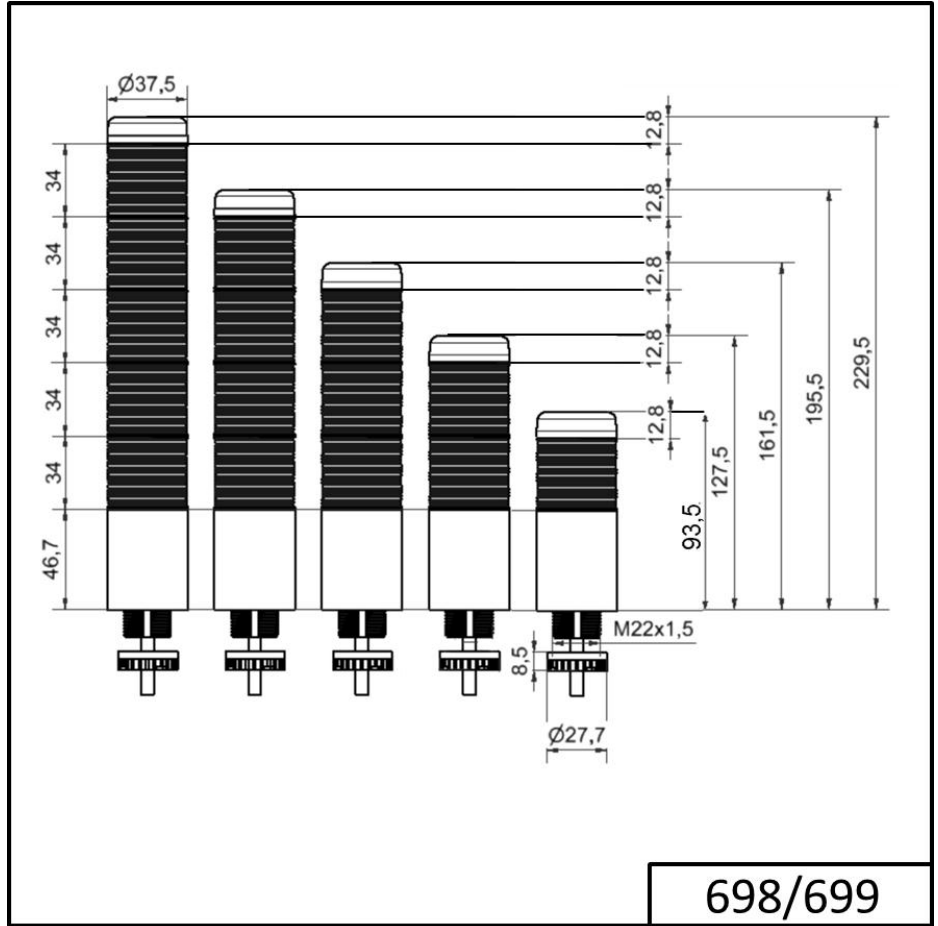

Completely pre-assembled Signal Towers / KOMPAKT 37
K37 plug EM 12VAC/DC YE/RD

Part No.:	698.230.74
Series:	Kompakt 37

MECHANICAL DATA	
Height	141 mm
Diameter	38 mm
Materials	PC
Dome colour	Red Yellow
Housing colour	Black
Protection category	IP65
Connection	M12 plug 5-pole
Cable entry	Membrane grommet
Cable entry minimum	d = 1 mm
Cable entry maximum	d = 9 mm
Tension relief	Pull-out protection
Type of fixing	Built-in mounting
Service life optical	50,000 h maximum
Working temperature minimum	-20°C
Working temperature maximum	+50°C
UL Type Rating	Type 12 Type 4X
Weight with packaging	90 g
Product weight	90 g

ELECTRICAL DATA	
Operating voltage	12V
Operating voltage type	AC/DC
Operating voltage type	50Hz
Operating voltage tolerance	+/- 10%
Rated operational voltage	12 VDC
Rated operational current	205 mA
Rated inrush current	500 mA
Protection class	Protection class 2
Pollution degree	3 In the connection area: 2

OPTICAL DATA	
Light source	LED
Light colour	Red Yellow
Optical signal image	Permanent

! For additional installation and mounting information, refer to the appropriate user guide at www.werma.com. This printed copy is for information only and is subject to alteration.

Completely pre-assembled Signal Towers / KOMPAKT 37
K37 plug EM 12VAC/DC YE/RD

DRAWING

698/699

! For additional installation and mounting information, refer to the appropriate user guide at www.werma.com. This printed copy is for information only and is subject to alteration.