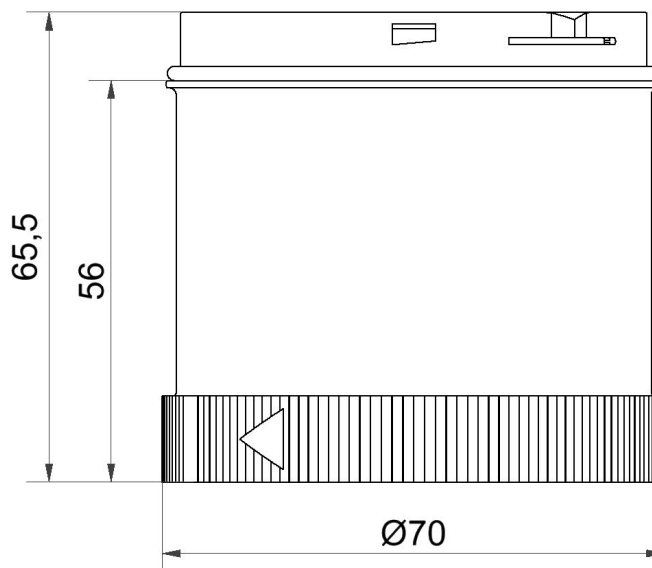

Modular Signal Towers / KombiSIGN 72

Element IO-Link KS71/72 24VDC CL

DRAWING

For additional installation and mounting information, refer to the appropriate user guide at www.werma.com. This printed copy is for information only and is subject to alteration.