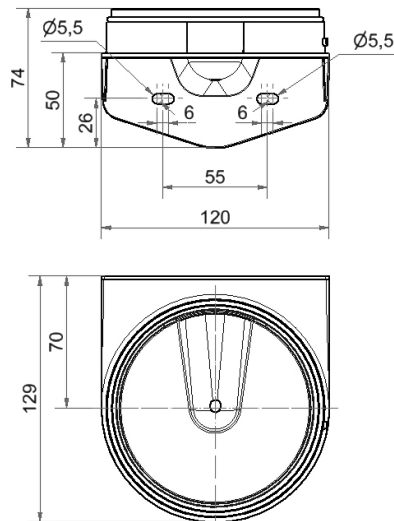

EvoSIGNAL / EvoSIGNAL Accessories

Maxi angle GY

Part No.: 262.700.07

MECHANICAL DATA	
Width	120 mm
Height	74 mm
Materials	PC/ABS
Housing colour	Grey
Protection category	IP66
Cable entry	Through hole
Cable entry maximum	d = 9 mm
Type of fixing	Wall mounting
Working temperature minimum	-30°C
Working temperature maximum	+60°C
UL Type Rating	Type 12
Weight with packaging	127 g
Product weight	127 g

ELECTRICAL DATA	
Pollution degree	3

DRAWING

! For additional installation and mounting information, refer to the appropriate user guide at www.werma.com. This printed copy is for information only and is subject to alteration.