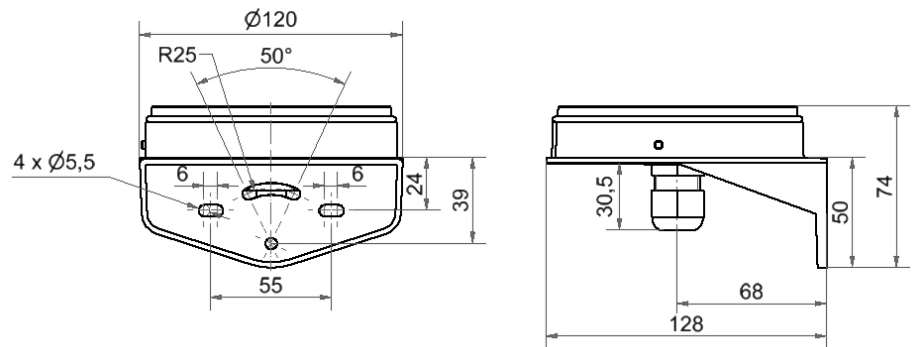

EvoSIGNAL / EvoSIGNAL Accessories

Maxi angle cable gland GY

Part No.: 262.700.06

RoHS

MECHANICAL DATA

Width	120 mm
Height	74 mm
Materials	PC/ABS
Housing colour	Grey
Protection category	IP66
Cable entry	Screwed cable gland
Cable entry minimum	d = 8 mm
Cable entry maximum	d = 12 mm
Tension relief	Present (conforms to VDI)
Type of fixing	Wall mounting
Working temperature minimum	-30°C
Working temperature maximum	+60°C
Weight with packaging	122 g
Product weight	122 g

ELECTRICAL DATA

Pollution degree	3
------------------	---

DRAWING

For additional installation and mounting information, refer to the appropriate user guide at www.werma.com. This printed copy is for information only and is subject to alteration.