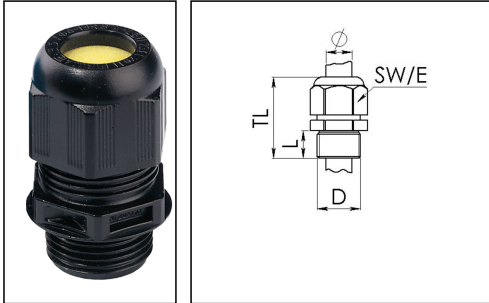

ESKE/1-e 32

Ex-cable gland, polyamide with short thread, RAL 9005, M32

Products may differ in size, colour and appearance to those shown. If you require further information or customisation, please contact us directly.

Material cable gland	Polyamide
Material sealing gasket	EPDM
Temp. range min	-40 °C
Temp. range max	75 °C
Protection class	IP66 / IP68 (5 bar 30 min)
Marking	II 2 D Ex tb IIIC Db, II 2 G Ex eb IIC Gb
Approval	PTB 13 ATEX 1015 X, IECEx PTB 13.0034X
Glow wire test	750 °C
Thread type	M
Ø Connection thread D	32
Lead	1,5
Length screw-in thread L	12 mm
Ø cable diameter min	13 mm
Ø cable diameter max	21 mm
Key width SW	36 mm
Collar diameter (E)	40 mm
Total length TL	42 mm - 51 mm
Install. torques fitting	4,5 N/m
Install. torques cap nut	3 N/m
Equipment	Incl. connection thread gasket
Product Color	RAL 9005
Order no. RAL 9005	10103367
Type	ESKE/1-e 32
Packing unit	25
ETIM-Classification	EC000441